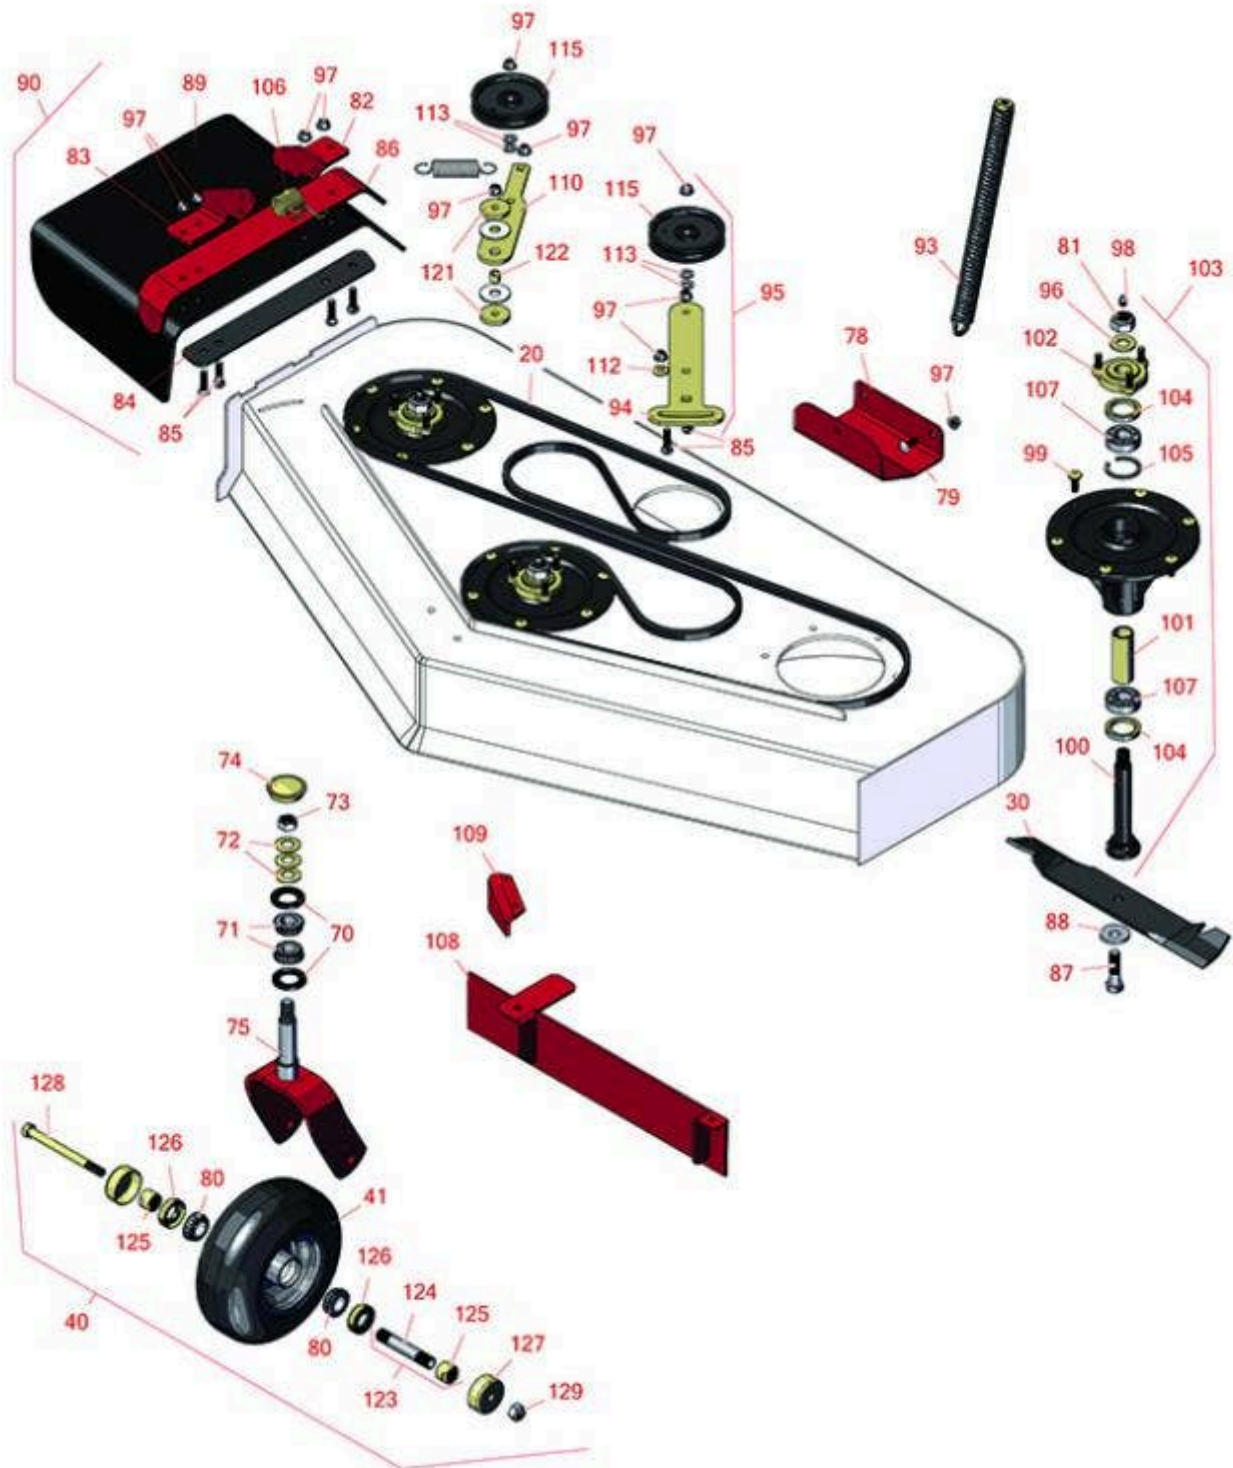

# Replaces Toro GrandStand Mower Parts

Mower with 48in Deck - Model 74574

48in Deck Parts

All original equipment manufacturers names and part numbers are used for identification purposes only, and we are in no way implying that our products are original equipment parts. Prices subject to change without notice.

# Replaces Toro GrandStand Mower Parts

Mower with 48in Deck - Model 74574

48in Deck Parts

Item No	R&R Part No.	OEM Part No.	Description	Qty Req	Order Quantity
<b>Belts</b>					
20	<b>R114-0453</b>	114-0453	Belt- V	1	
<b>Rotary Blades</b>					
30	<b>R107-3192-03</b>	107-3192-03	Mower Blade - 16.5 in High-Flow	3	
30	<b>R110-0414</b>	110-0414	Mower Blade Kit - 16.5 in High-Flow Set/6	1	
<b>Tires</b>					
40	<b>R130-4558</b>	112-3810, 112-8310, 130-4558	Wheel-Tire and Bearing Assy	2	
41	<b>R130-4563</b>	110-9965, 130-4563	Wheel and Tire Assy	2	
<b>Other Parts Available</b>					
70	<b>R116-5647</b>	116-5647	Seal - Grease	4	
71	<b>R254-94</b>	1-543509, 254-94, 32-8090, 32-8240, 32-9640, 40440, 62-3330	Tapered Bearing Cone	4	
72	<b>R1-633508</b>	1-633508	Washer - Spring Disc	6	
73	<b>R3296-51</b>	3296-51, 3296-81	Nut - Nylon Lock 3/4-10 Gr 8	2	
74	<b>R103-4882</b>	103-4882	Grease Cap - Castor	2	
75	<b>R121-7988-01</b>	121-7988-01	Fork - Caster	2	
78	<b>R114-1908-01</b>	114-1908-01	Skid	1	