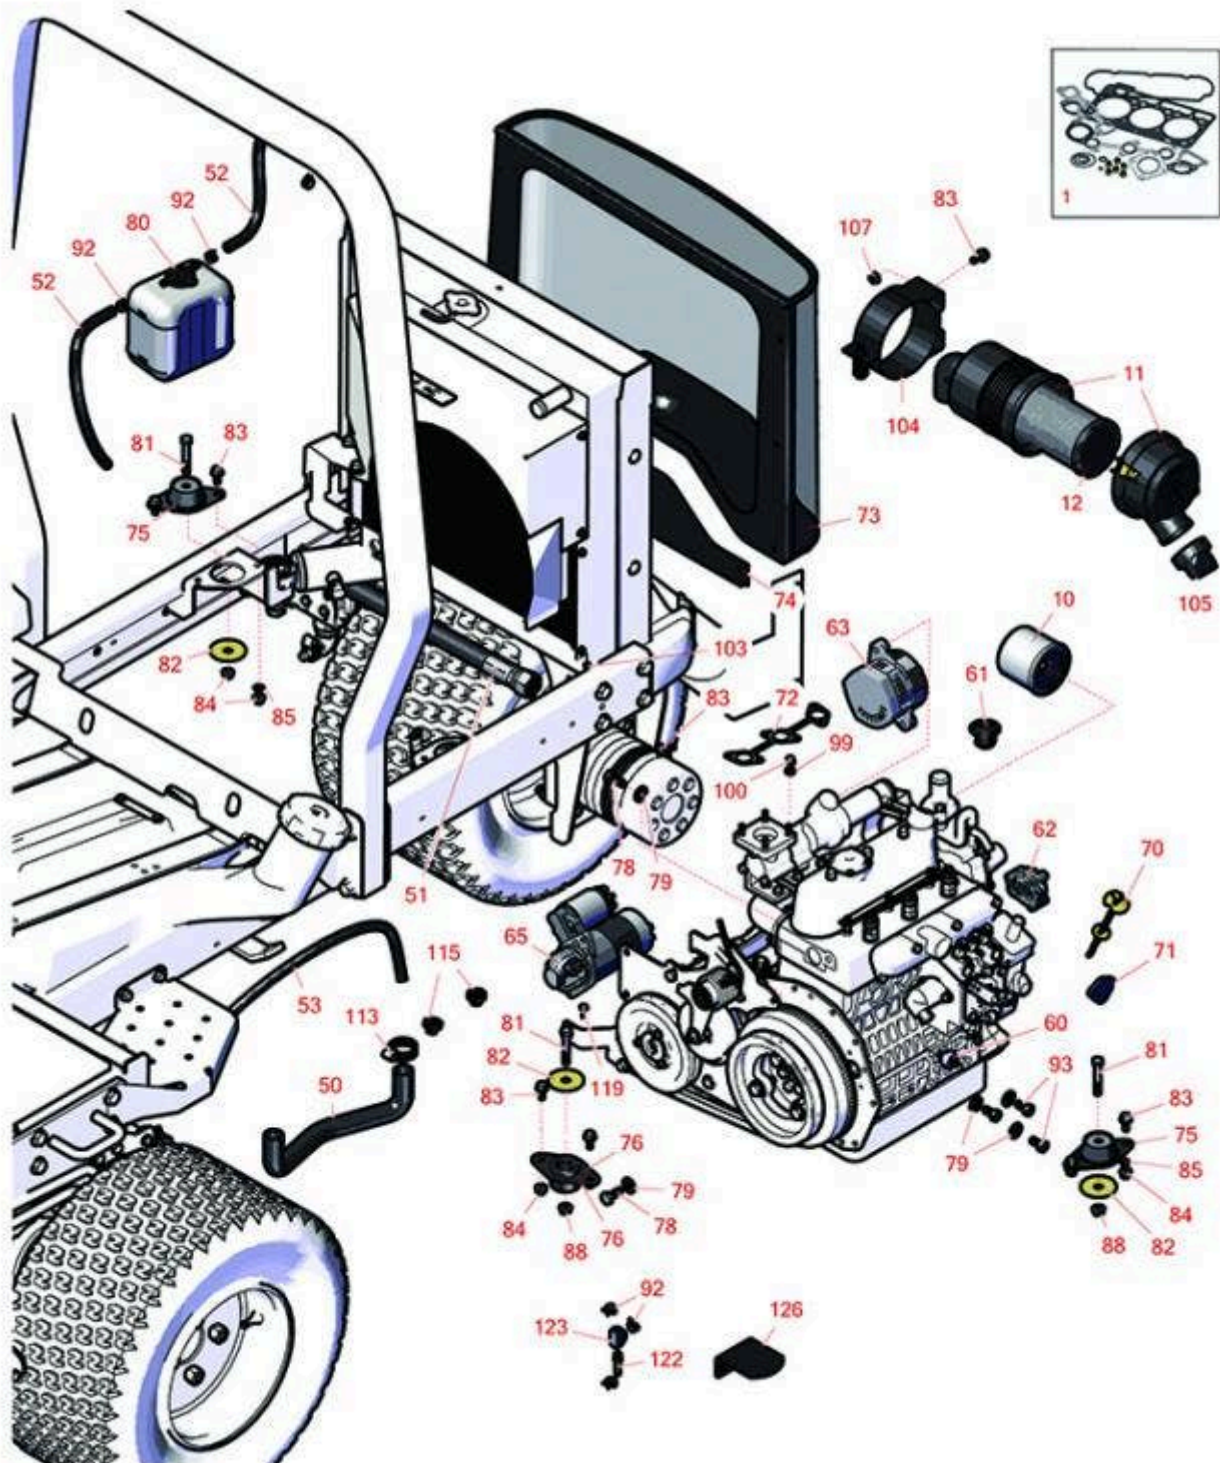

# Replaces Toro Groundsmaster 3500-G

## Parts

Traction Unit - Model 30809  
Engine

All original equipment manufacturers names and part numbers are used for identification purposes only, and we are in no way implying that our products are original equipment parts. Prices subject to change without notice.

## Parts

Traction Unit - Model 30809  
Engine

Item No	R&R Part No.	OEM Part No.	Description	Qty Req	Order Quantity
83	R3234-5	3234-5, 62-3310	Bolt - 5/16-18x3/4 Hx Ser Was HD	6	
84	R445722	30-8980, 32128-2, 32128-20, 32128-20 , 445722	Nut - Serrated Washer	6	
85	R3255-8	3255-8	Washer - Lock 5/16 Ext	4	
88	R3296-39	32127-25, 32128-36, 3290-357, 3296-17, 3296-22, 3296-39, 915663P, 99-7443	Locknut - 3/8-16 Nylon	3	
92	R92-2379	92-2379	Clamp - Hose	3	
93	R63-7790	42-9300, 63-7790	Bolt - Hex HD M10x1.25x20mm	3	
99	R3253-4	01-166-0110, 01-166-0510, 23-10-GD, 24-7170, 30-8520, 3253-4, 42-9850, 48-9350, 48-9360, 48-9570, 68-9420, 99-7577	Washer - Lock 5/16 Zinc	4	
100	R33014-00	33014-00, 42-9580	Nut - Jam 8mm x 1.25	4	
103	R300403	32144-4, 32144-63, 49-2040	Bolt - Hex HD 1/4-20 x 1/2	4	
104	R93-2191	93-2191	Band-Mounting - Air Cleaner	1	