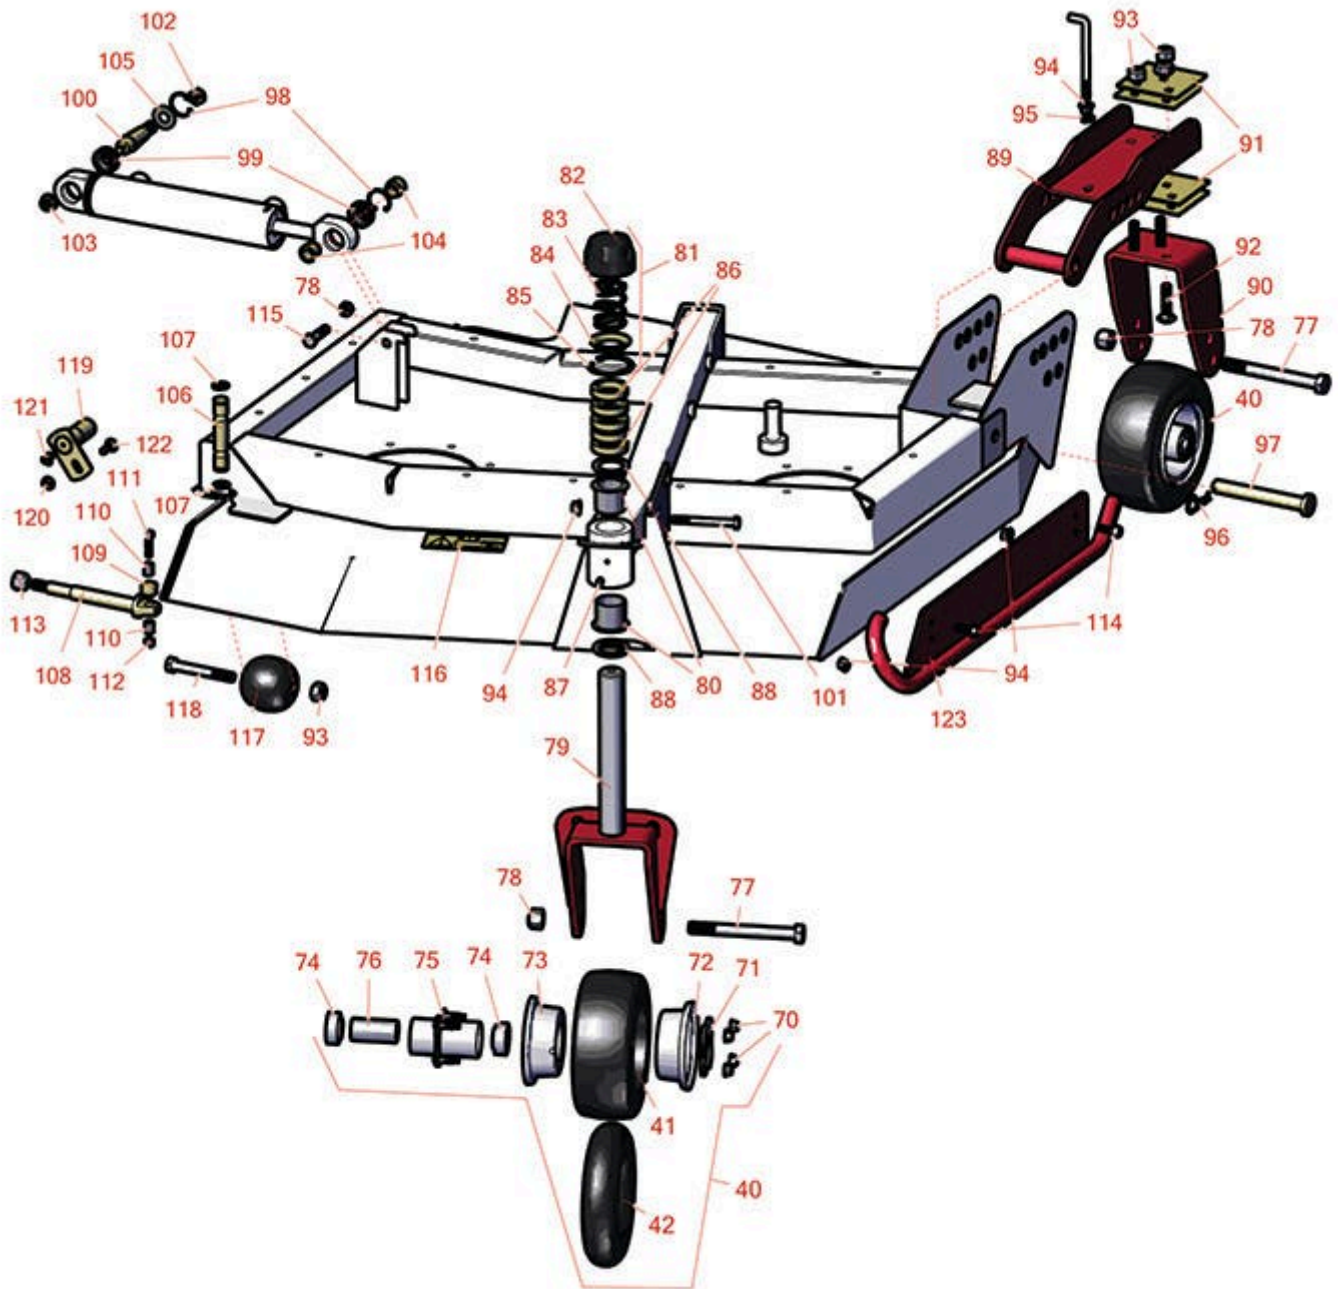

Replaces Toro Groundsmaster 4100-D

Parts

Rotary Mower - Model 30411

Left-Hand Deck Caster Arms and Wheels

All original equipment manufacturers names and part numbers are used for identification purposes only, and we are in no way implying that our products are original equipment parts. Prices subject to change without notice.

Replaces Toro Groundsmaster 4100-D Parts

Rotary Mower - Model 30411

Left-Hand Deck Caster Arms and Wheels

Item No	R&R Part No.	OEM Part No.	Description	Qty Req	Order Quantity
Tires & Wheels					
40	R93-9938	86-0020, 93-9938	Wheel Assy - Castor - Pneu 8x3.50-4	2	
41	R93-9939	93-9939, 98-2877	Tire - 8x3.50-4 (4 Ply) Sm Pneu	2	
41	R150615	136-4424, 137-5924	Tire - Foam Filled 8-3.5 x 4 Sm 4 Ply	2	
42	R68-8950	68-8950	Tube - Castor Wheel 9x3.50-4 TR87	2	
Other Parts Available					
70	R32128-16	32128-16	Locknut - 5/16-24 Flanged Top	8	
71	R93-4242	93-4242	Plate - Caster Wheel	2	
72	R95-2741	137-5552, 95-2741	Rim - Wheel Half w/o Valve Hole	2	
73	R93-4239	93-4239	Rim - Wheel Half w/Valve Hole	2	
74	R93-4237	93-4237	Bearing	4	
75	R93-5980	93-4238, 93-5980	Hub Assy - w/o Bearings/Spacer	2	
76	R93-4241	93-4241	Spacer - Caster Wheel	2	
77	R327-24	327-24	Bolt - Hex HD 5/8-11 x 6	2	
78	R3296-53	3296-53	Locknut - 5/8-11 ESNA Yellow	3	
79	R92-7750-01	86-2410, 92-7750, 92-7750-01	Fork - Castor	1	
80	R69-6470	69-6470	Bushing - Flanged	2	
81	R92-9727	92-9727	Cap Assy - HOC	1	