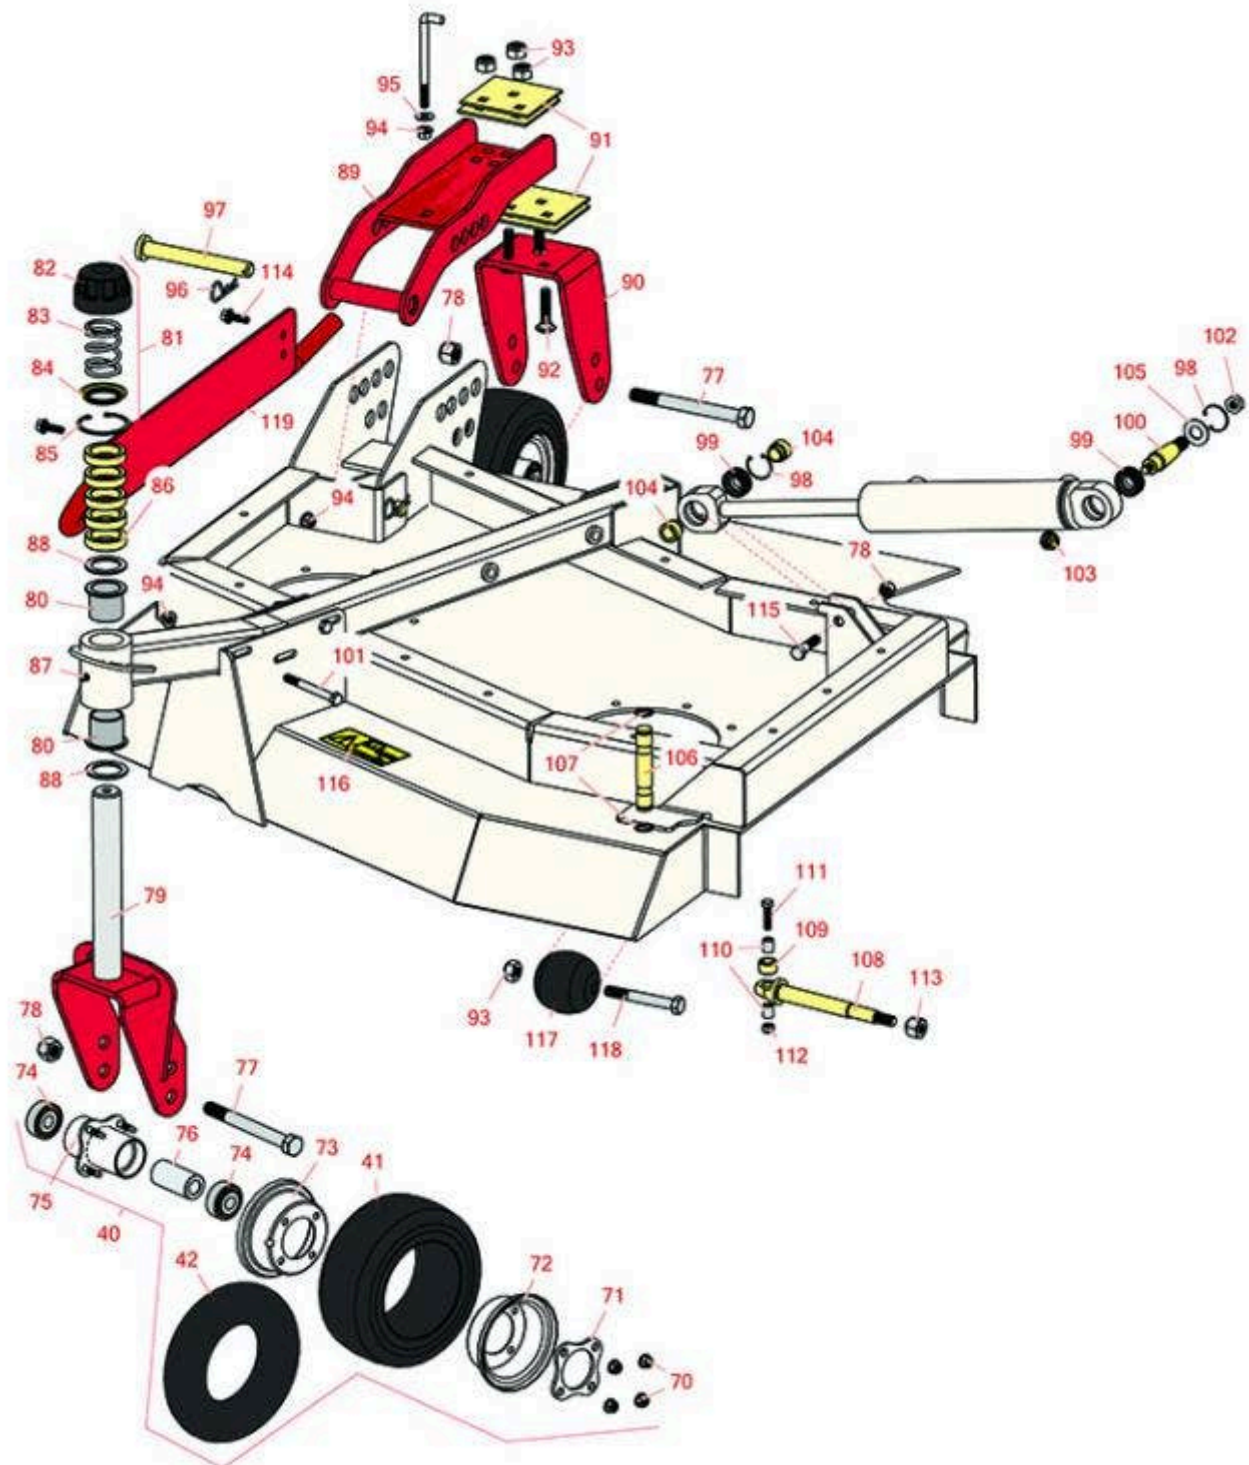

Replaces Toro Groundsmaster 4100-D

Parts

Rotary Mower - Model 30411

Right-Hand Deck Caster Arms and Wheels

All original equipment manufacturers names and part numbers are used for identification purposes only, and we are in no way implying that our products are original equipment parts. Prices subject to change without notice.

Replaces Toro Groundsmaster 4100-D Parts

Rotary Mower - Model 30411

Right-Hand Deck Caster Arms and Wheels

Item No	R&R Part No.	OEM Part No.	Description	Qty Req	Order Quantity
Tires & Wheels					
40	R93-9938	86-0020, 93-9938	Wheel Assy - Castor - Pneu 8x3.50-4	2	
40	R137-5529	137-5529, 93-5974, 93-9574, 137-5529	Wheel Assy - Foam Filled 8x3.5-4SM	0	
41	R93-9939	93-9939, 98-2877	Tire - 8x3.50-4 (4 Ply) Sm Pneu	2	
41	R150615	136-4424, 137-5924	Tire - Foam Filled 8-3.5 x 4 Sm 4 Ply	2	
42	R68-8950	68-8950	Tube - Castor Wheel 9x3.50-4 TR87	2	
Other Parts Available					
70	R32128-16	32128-16	Locknut - 5/16-24 Flanged Top	8	
71	R93-4242	93-4242	Plate - Caster Wheel	2	
72	R95-2741	137-5552, 95-2741	Rim - Wheel Half w/o Valve Hole	2	
73	R93-4239	93-4239	Rim - Wheel Half w/Valve Hole	2	
74	R93-4237	93-4237	Bearing	4	
75	R93-5980	93-4238, 93-5980	Hub Assy - w/o Bearings/Spacer	2	
76	R93-4241	93-4241	Spacer - Caster Wheel	2	
77	R327-24	327-24	Bolt - Hex HD 5/8-11 x 6	2	
78	R3296-53	3296-53	Locknut - 5/8-11 ESNA Yellow	3	
79	R92-7750-01	86-2410, 92-7750, 92-7750-01	Fork - Castor	1	