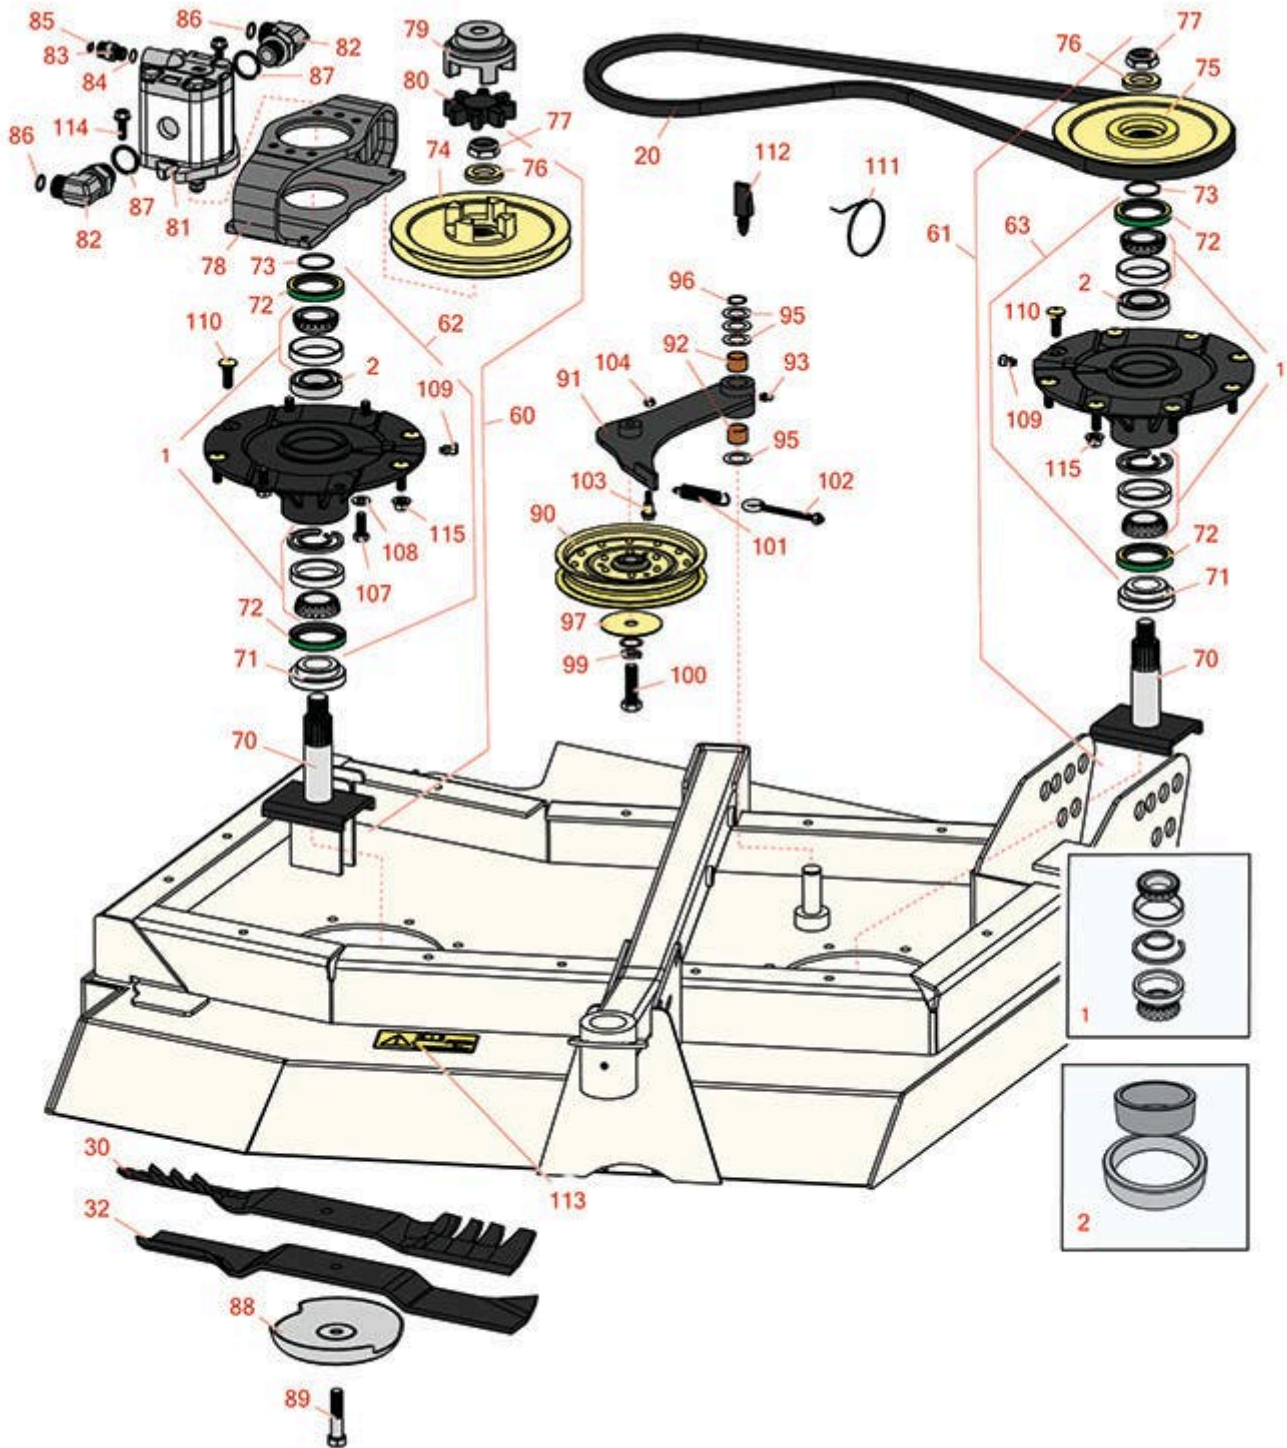

Replaces Toro Groundsmaster 4100-D

Parts

Rotary Mower - Model 30411

Left-Hand Deck Lift Arms and Spindle

All original equipment manufacturers names and part numbers are used for identification purposes only, and we are in no way implying that our products are original equipment parts. Prices subject to change without notice.

Replaces Toro Groundsmaster 4100-D Parts

Rotary Mower - Model 30411
Left-Hand Deck Lift Arms and Spindle

Item No	R&R Part No.	OEM Part No.	Description	Qty Req	Order Quantity
Overhaul Kits					
1	R110-8297	110-8297, 26-1830	Bearing Set w/Retaining Rings - Spindle	2	
2	R104-3549	104-3549	Spacer Set - Spindle Bearing	2	
Belts					
20	R108-8077	105-7438, 108-8077	V-Belt - Deck	1	
Rotary Blades					
30	R107-0215-03	107-0215-03	Mower Blade - Mulcher - 19 in	2	
32	R106-7166-03	106-7166-03	Mower Blade - Combo - 19 in	2	
Other Parts Available					
60	R119-4547	104-3529, 119-4547, 139-1035	Driving Spindle Assy	1	
61	R119-4776	104-3532, 119-4776	Spindle Assy	1	
62	R119-4546	104-3552, 119-3552, 119-4546	Spindle Housing Assy	1	
63	R119-4775	119-4775	Spindle Housing Assy	1	
70	R104-3554	104-3554	Shaft - Spindle Assy.	2	
71	R92-9800	69-6950, 69-6980, 92-9800	Spacer - Spindle	2	
72	R253-154	253-154	Seal - Spindle	4	
73	R106-7159	106-7159	O-Ring	2	
74	R104-3545	104-3545	Pulley - Drive	1	