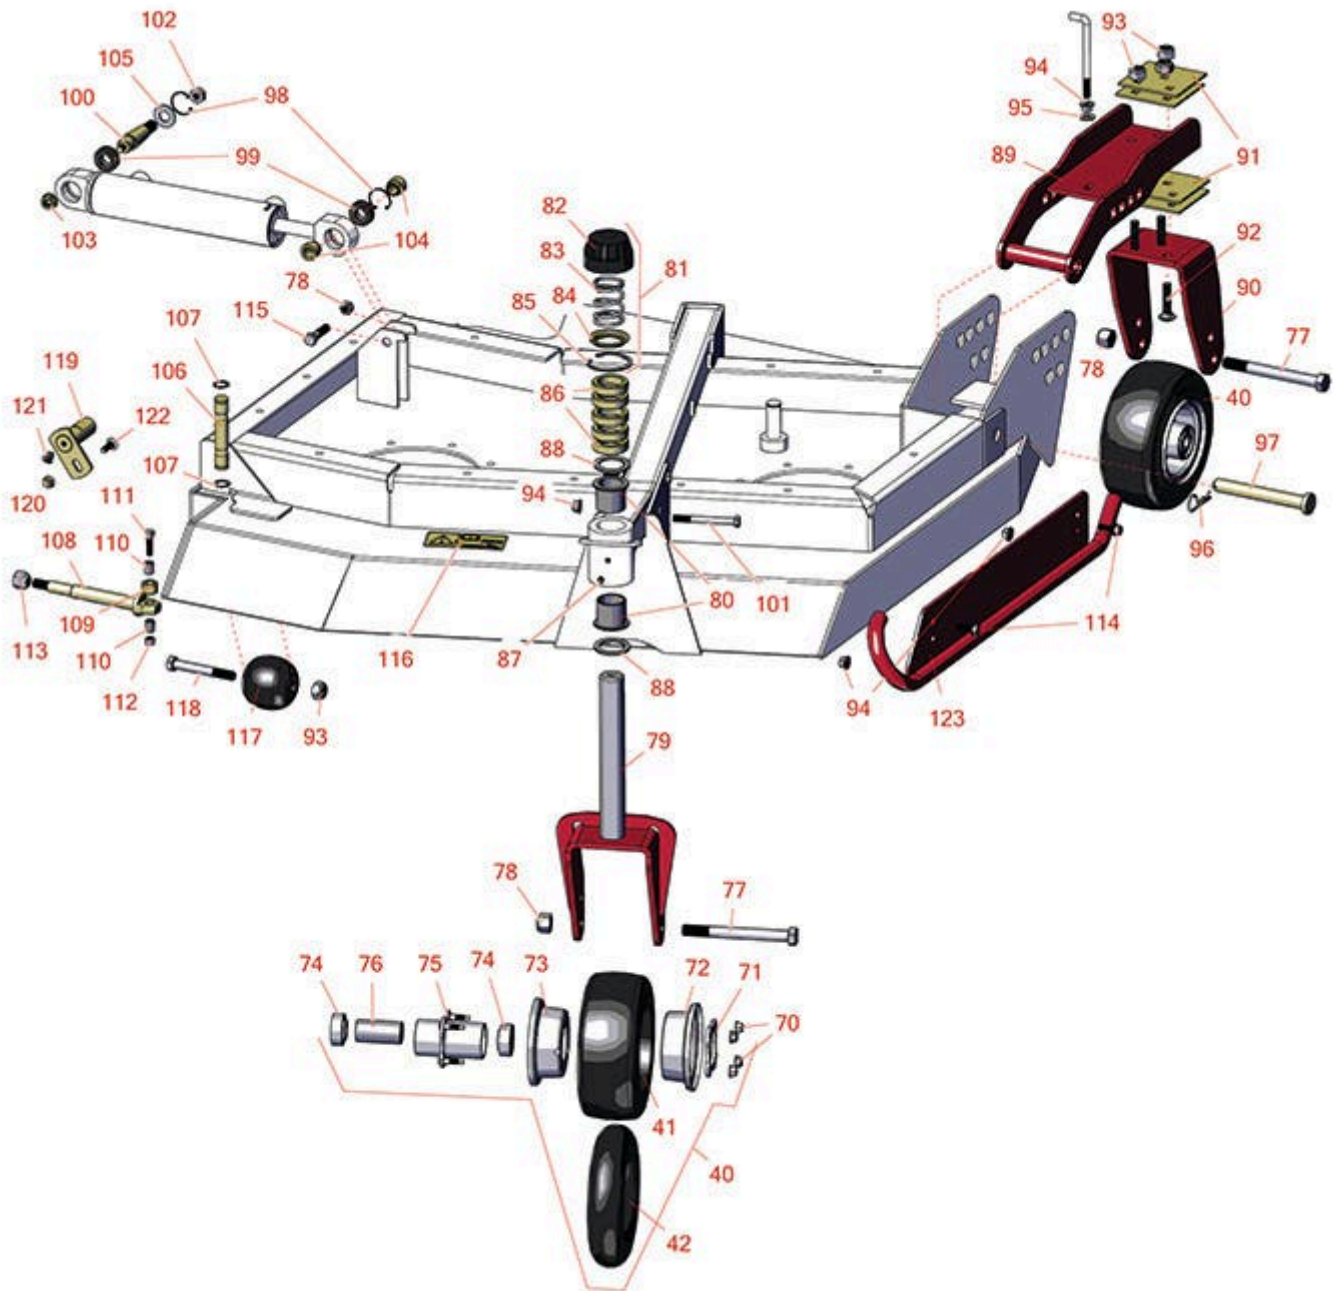

Replaces Toro Groundsmaster 4100-D

Parts

Rotary Mower - Model 30449

Left-Hand Deck Caster Arms and Wheels

All original equipment manufacturers names and part numbers are used for identification purposes only, and we are in no way implying that our products are original equipment parts. Prices subject to change without notice.

Replaces Toro Groundsmaster 4100-D Parts

Rotary Mower - Model 30449

Left-Hand Deck Caster Arms and Wheels

Item No	R&R Part No.	OEM Part No.	Description	Qty Req	Order Quantity
Tires & Wheels					
40	R93-9938	86-0020, 93-9938	Wheel Assy - Castor - Pneu 8x3.50-4	2	
40	R137-5529	137-5529, 93-5974, 93-9574, `137-5529	Wheel Assy - Foam Filled 8x3.5-4SM	0	
41	R93-9939	93-9939, 98-2877	Tire - 8x3.50-4 (4 Ply) Sm Pneu	2	
41	R150615	136-4424, 137-5924	Tire - Foam Filled 8-3.5 x 4 Sm 4 Ply	2	
42	R68-8950	68-8950	Tube - Castor Wheel 9x3.50-4 TR87	2	
Other Parts Available					
70	R32128-16	32128-16	Locknut - 5/16-24 Flanged Top	8	
71	R93-4242	93-4242	Plate - Caster Wheel	2	
72	R95-2741	137-5552, 95-2741	Rim - Wheel Half w/o Valve Hole	2	
73	R93-4239	93-4239	Rim - Wheel Half w/Valve Hole	2	
74	R108-9017	108-9017, 120-3366	Bearing-Stainless	4	
75	R93-5980	93-4238, 93-5980	Hub Assy - w/o Bearings/Spacer	2	
76	R93-4241	93-4241	Spacer - Caster Wheel	2	
77	R327-24	327-24	Bolt - Hex HD 5/8-11 x 6	2	
78	R3296-53	3296-53	Locknut - 5/8-11 ESNA Yellow	3	
79	R92-7750-01	86-2410, 92-7750, 92-7750-01	Fork - Castor	1	