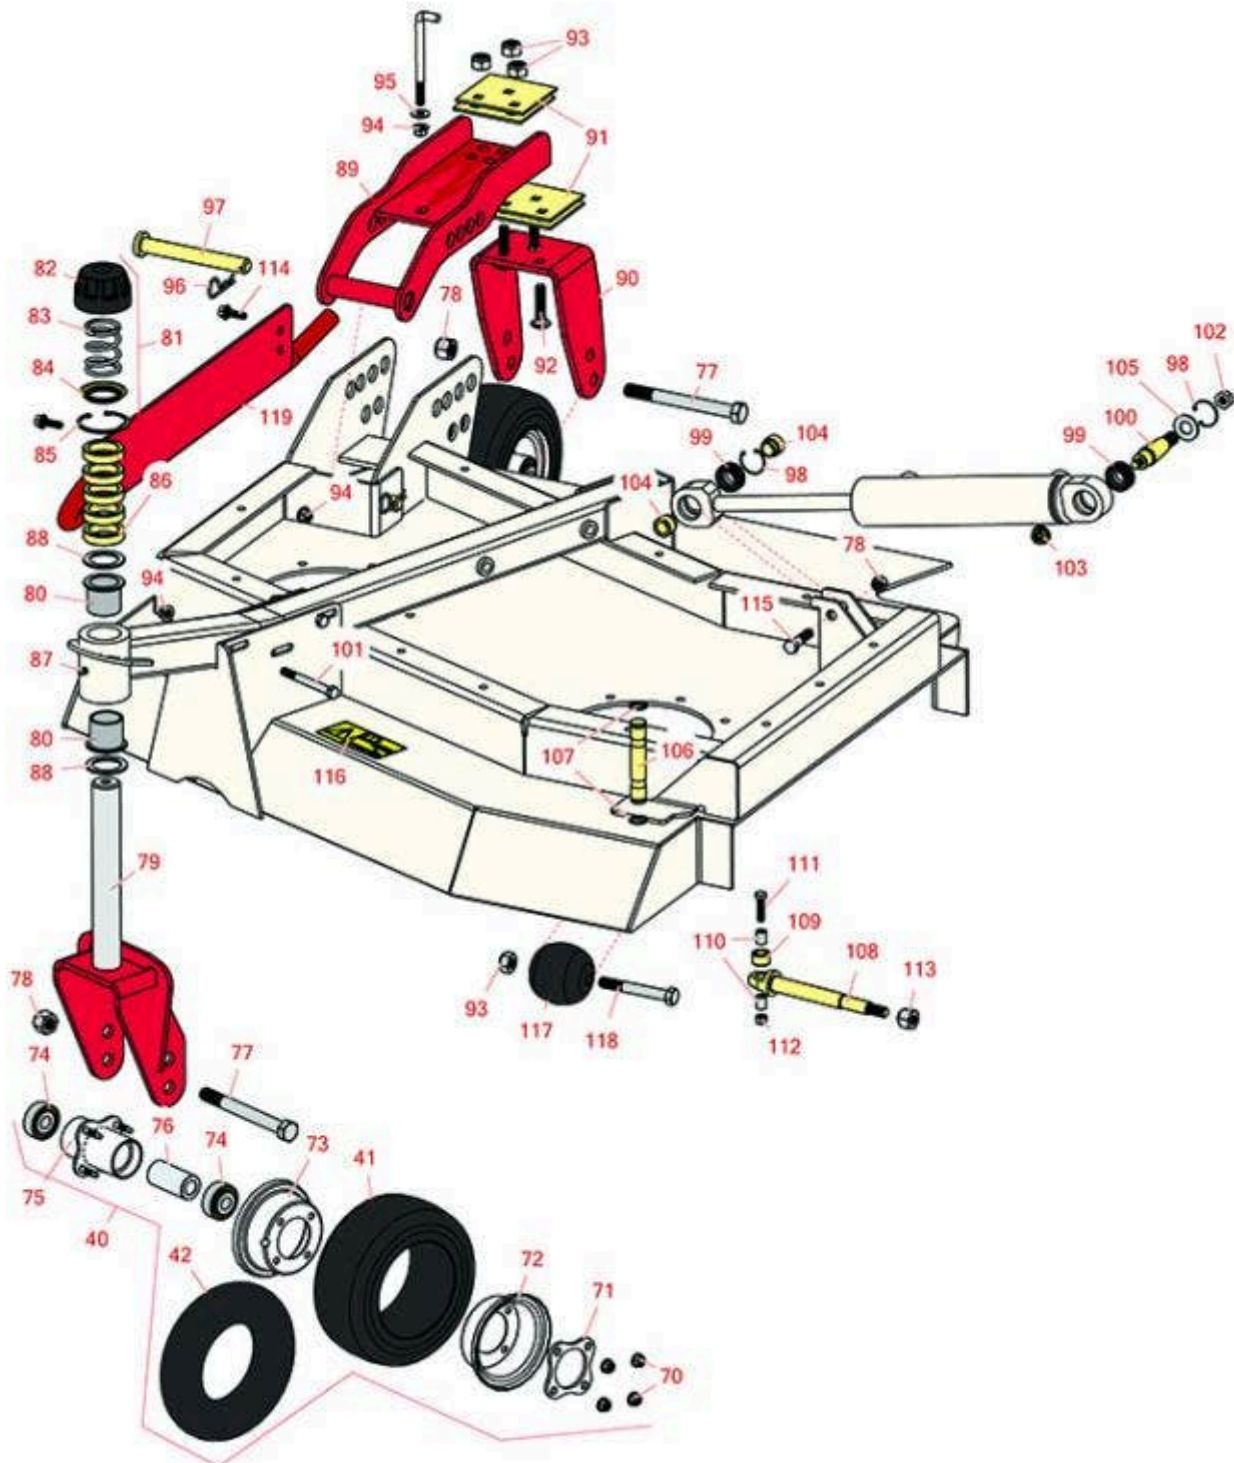

Replaces Toro Groundsmaster 4100-D

Parts

Rotary Mower - Model 30449

Right-Hand Deck Caster Arms and Wheels

All original equipment manufacturers names and part numbers are used for identification purposes only, and we are in no way implying that our products are original equipment parts. Prices subject to change without notice.

Replaces Toro Groundsmaster 4100-D Parts

Rotary Mower - Model 30449

Right-Hand Deck Caster Arms and Wheels

Item No	R&R Part No.	OEM Part No.	Description	Qty Req	Order Quantity
Tires & Wheels					
40	R93-9938	86-0020, 93-9938	Wheel Assy - Castor - Pneu 8x3.50-4	2	
41	R93-9939	93-9939, 98-2877	Tire - 8x3.50-4 (4 Ply) Sm Pneu	2	
41	R150615	136-4424, 137-5924	Tire - Foam Filled 8-3.5 x 4 Sm 4 Ply	2	
42	R68-8950	68-8950	Tube - Castor Wheel 9x3.50-4 TR87	2	
Other Parts Available					
70	R32128-16	32128-16	Locknut - 5/16-24 Flanged Top	8	
71	R93-4242	93-4242	Plate - Caster Wheel	2	
72	R95-2741	137-5552, 95-2741	Rim - Wheel Half w/o Valve Hole	2	
73	R93-4239	93-4239	Rim - Wheel Half w/Valve Hole	2	
74	R108-9017	108-9017, 120-3366	Bearing-Stainless	4	
75	R93-5980	93-4238, 93-5980	Hub Assy - w/o Bearings/Spacer	2	
76	R93-4241	93-4241	Spacer - Caster Wheel	2	
77	R327-24	327-24	Bolt - Hex HD 5/8-11 x 6	2	
78	R3296-53	3296-53	Locknut - 5/8-11 ESNA Yellow	3	
79	R92-7750-01	86-2410, 92-7750, 92-7750-01	Fork - Castor	1	
80	R69-6470	69-6470	Bushing - Flanged	2	
81	R92-9727	92-9727	Cap Assy - HOC	1	