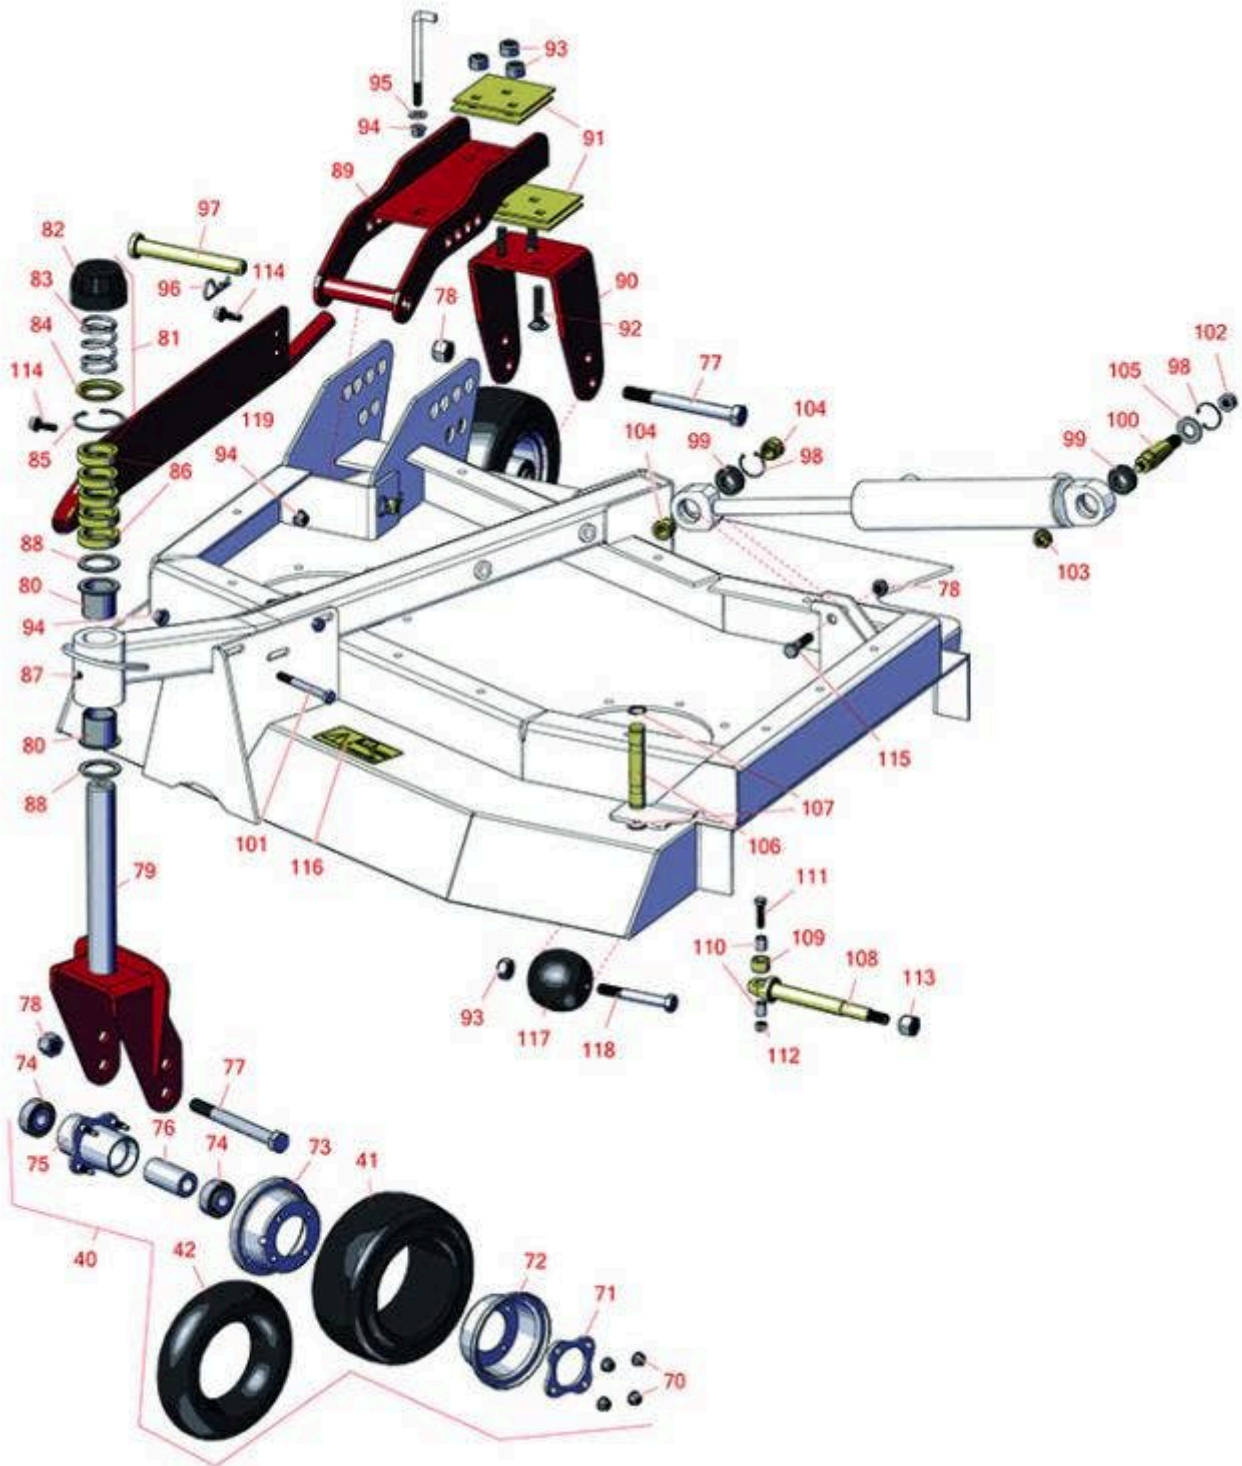

Replaces Toro Groundsmaster 4100-D

Parts

Rotary Mower - Models 30604 & 30608

Right-Hand Deck Caster Arms and Wheels

All original equipment manufacturers names and part numbers are used for identification purposes only, and we are in no way implying that our products are original equipment parts. Prices subject to change without notice.

Replaces Toro Groundsmaster 4100-D Parts

Rotary Mower - Models 30604 & 30608
Right-Hand Deck Caster Arms and Wheels

Item No	R&R Part No.	OEM Part No.	Description	Qty Req	Order Quantity
Tires & Wheels					
40	R93-9938	86-0020, 93-9938	Wheel Assy - Castor - Pneu 8x3.50-4	2	
40	R137-5529	137-5529, 93-5974, 93-9574, 137-5529	Wheel Assy - Foam Filled 8x3.5-4SM	0	
41	R93-9939	93-9939, 98-2877	Tire - 8x3.50-4 (4 Ply) Sm Pneu	2	
41	R150615	136-4424, 137-5924	Tire - Foam Filled 8-3.5 x 4 Sm 4 Ply	2	
42	R68-8950	68-8950	Tube - Castor Wheel 9x3.50-4 TR87	2	
Other Parts Available					
70	R32128-16	32128-16	Locknut - 5/16-24 Flanged Top	8	
71	R93-4242	93-4242	Plate - Caster Wheel	2	
72	R95-2741	137-5552, 95-2741	Rim - Wheel Half w/o Valve Hole	2	
73	R93-4239	93-4239	Rim - Wheel Half w/Valve Hole	2	
74	R108-9017	108-9017, 120-3366	Bearing-Stainless	4	
75	R93-5980	93-4238, 93-5980	Hub Assy - w/o Bearings/Spacer	2	
76	R93-4241	93-4241	Spacer - Caster Wheel	2	
77	R327-24	327-24	Bolt - Hex HD 5/8-11 x 6	2	
78	R3296-53	3296-53	Locknut - 5/8-11 ESNA Yellow	3	
79	R92-7750-01	86-2410, 92-7750, 92-7750-01	Fork - Castor	1	