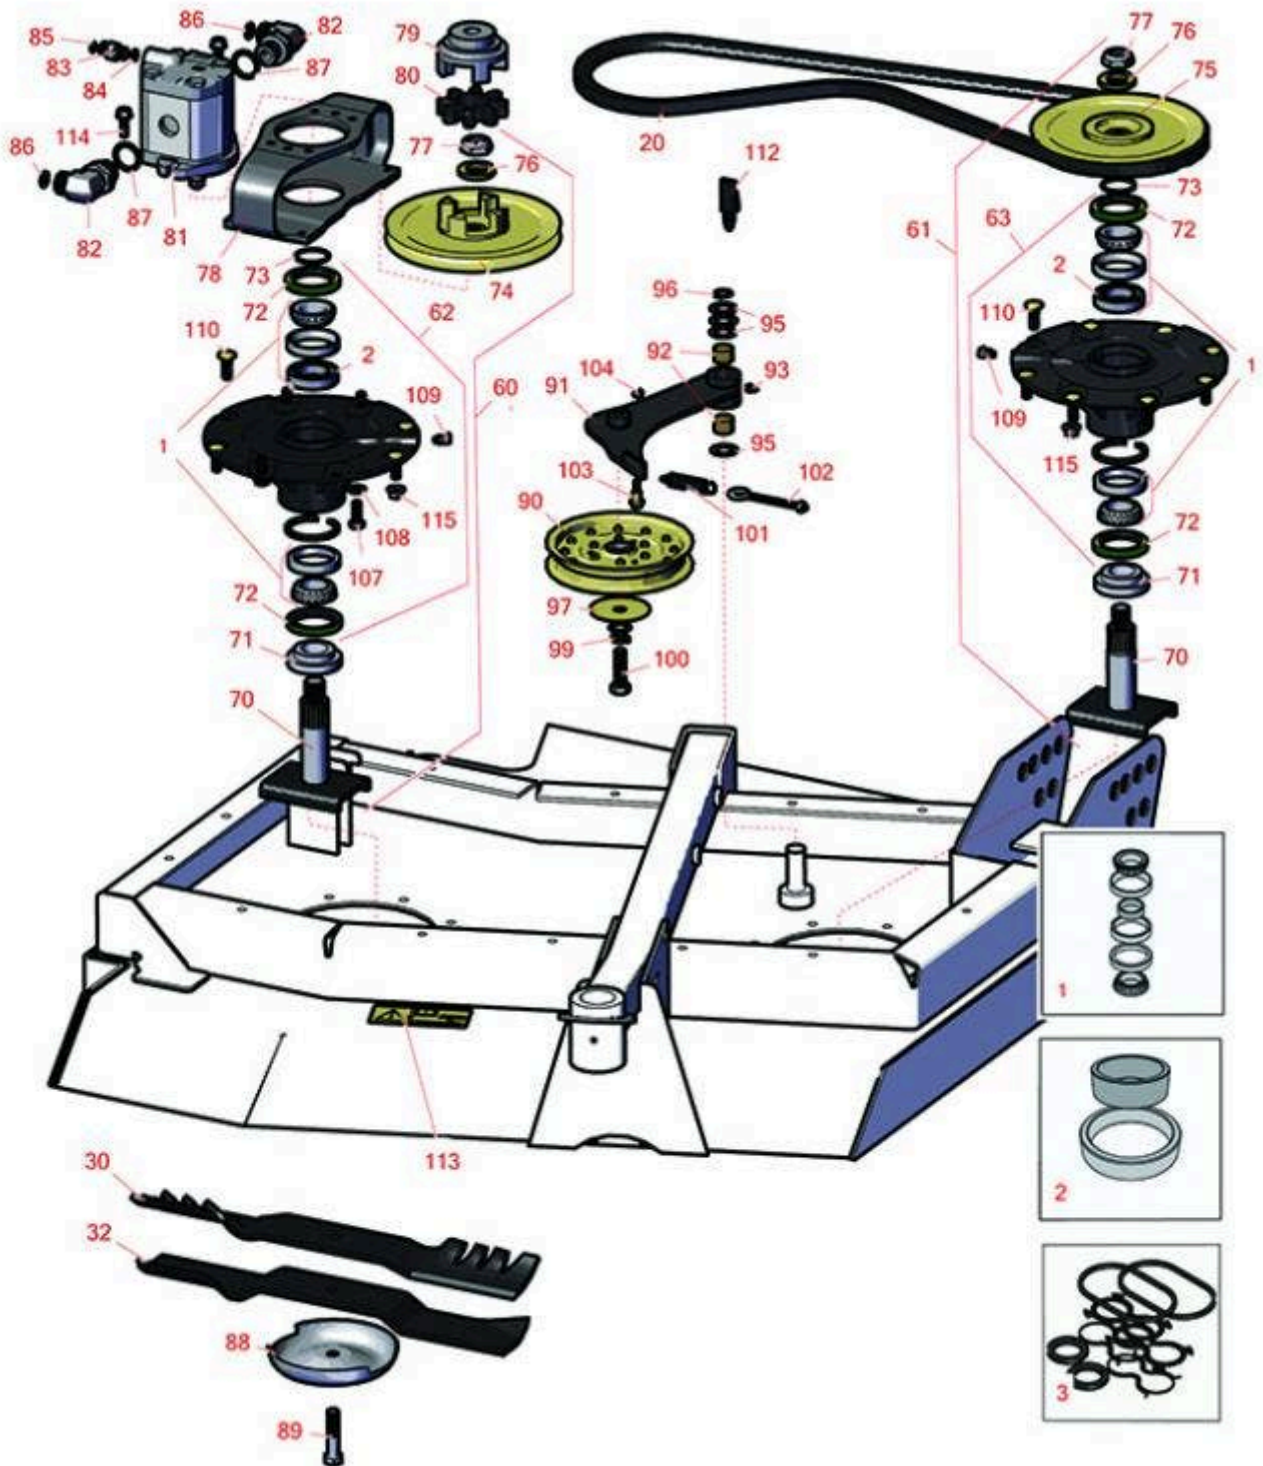

# Replaces Toro Groundsmaster 4100-D

## Parts

Rotary Mower - Models 30604 & 30608

Left-Hand Deck Lift Arms and Spindle

All original equipment manufacturers names and part numbers are used for identification purposes only, and we are in no way implying that our products are original equipment parts. Prices subject to change without notice.

# Replaces Toro Groundsmaster 4100-D Parts

Rotary Mower - Models 30604 & 30608  
Left-Hand Deck Lift Arms and Spindle

Item No	R&R Part No.	OEM Part No.	Description	Qty Req	Order Quantity
<b>Overhaul Kits</b>					
1	<b>R110-8297</b>	110-8297, 26-1830	Bearing Set w/Retaining Rings - Spindle	2	
2	<b>R104-3549</b>	104-3549	Spacer Set - Spindle Bearing	2	
3	<b>R114-5620</b>	114-5620	Seal Kit - Fits R127-3694 Hyd Motor	1	
<b>Belts</b>					
20	<b>R108-8077</b>	105-7438, 108-8077	V-Belt - Deck	1	
<b>Rotary Blades</b>					
30	<b>R107-0215-03</b>	107-0215-03	Mower Blade - Mulcher - 19 in	2	
32	<b>R106-7166-03</b>	106-7166-03	Mower Blade - Combo - 19 in	2	
<b>Other Parts Available</b>					
60	<b>R119-4547</b>	104-3529, 119-4547, 139-1035	Driving Spindle Assy	1	
61	<b>R119-4776</b>	104-3532, 119-4776	Spindle Assy	1	
62	<b>R119-4546</b>	104-3552, 119-3552, 119-4546	Spindle Housing Assy	1	
63	<b>R119-4775</b>	119-4775	Spindle Housing Assy	1	
<b>Ser# 313000001-315000500</b>					
70	<b>R104-3554</b>	104-3554	Shaft - Spindle Assy.	2	
<b>Ser# 405700000-999999999</b>					
70	<b>R139-1044</b>	139-1044	Shaft - Spindle Assy	2	