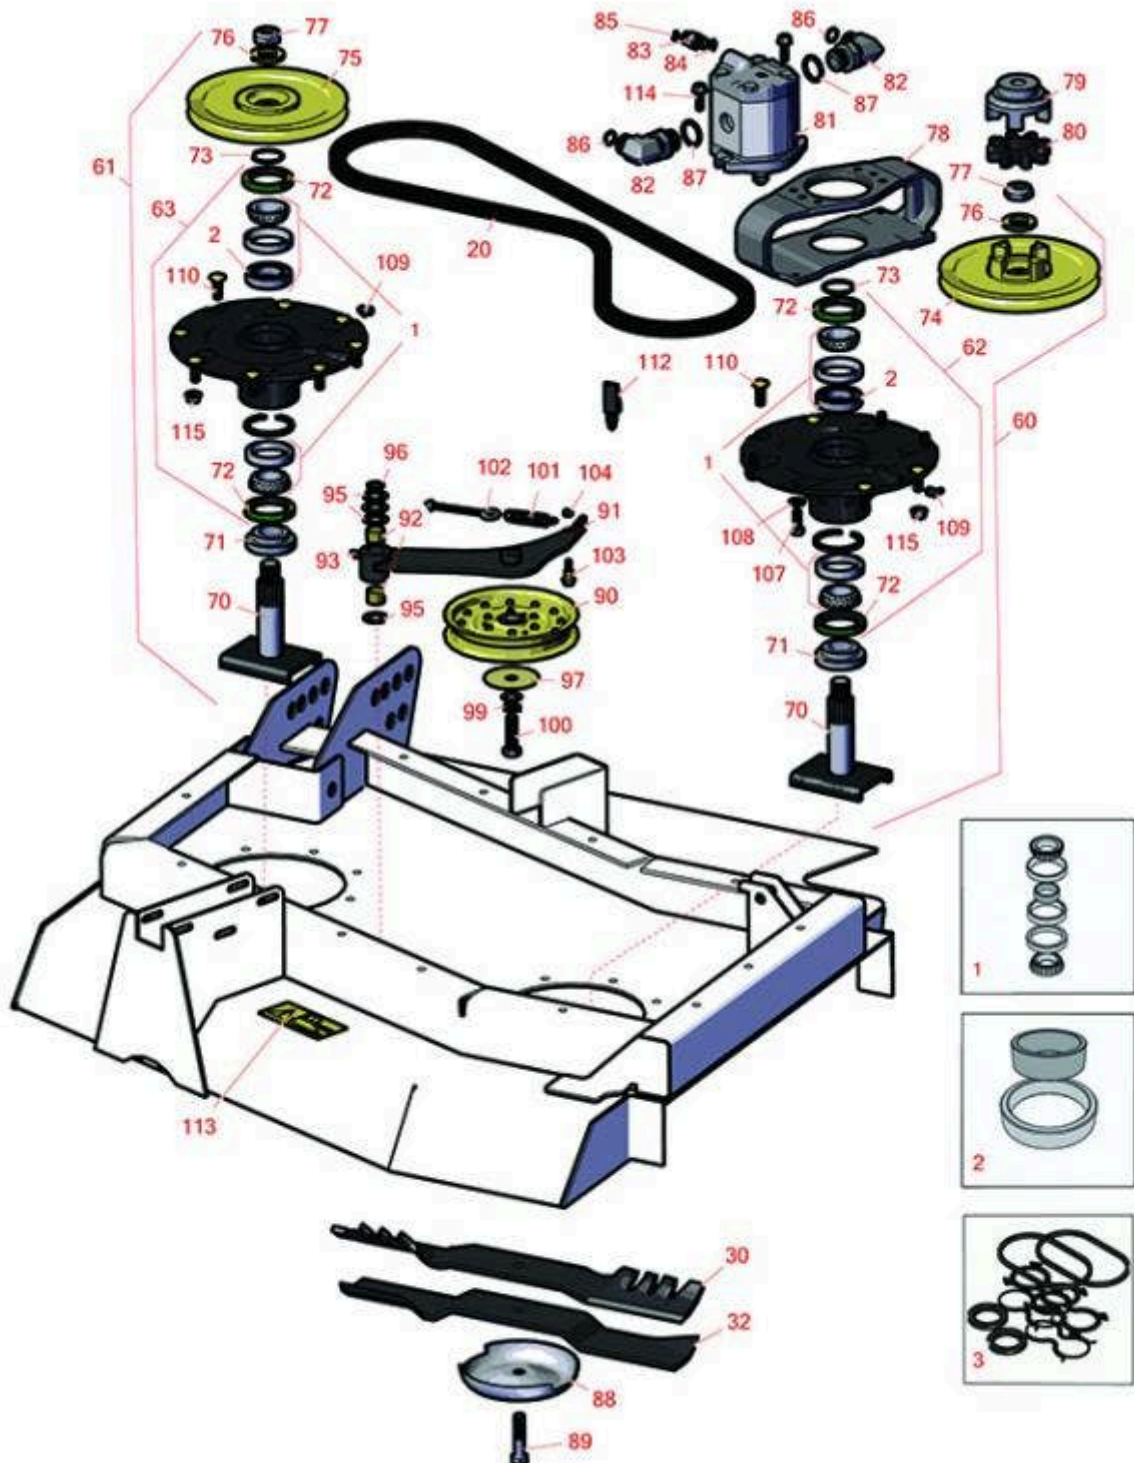

Replaces Toro Groundsmaster 4100-D Parts

Rotary Mower - Models 30604 & 30608
Right-Hand Deck Lift Arms and Spindle

All original equipment manufacturers names and part numbers are used for identification purposes only, and we are in no way implying that our products are original equipment parts. Prices subject to change without notice.

Replaces Toro Groundsmaster 4100-D Parts

Rotary Mower - Models 30604 & 30608
Right-Hand Deck Lift Arms and Spindle

Item No	R&R Part No.	OEM Part No.	Description	Qty Req	Order Quantity
---------	--------------	--------------	-------------	---------	----------------

20	R108-8077	105-7438, 108-8077	V-Belt - Deck	1	
----	------------------	-----------------------	---------------	---	--

Rotary Blades

30	R107-0215-03	107-0215-03	Mower Blade - Mulcher - 19 in	2	
32	R106-7166-03	106-7166-03	Mower Blade - Combo - 19 in	2	

Replaces Toro Groundsmaster 4100-D Parts

*Rotary Mower - Models 30604 & 30608
Right-Hand Deck Lift Arms and Spindle*

Item No	R&R Part No.	OEM Part No.	Description	Qty Req	Order Quantity
71	R92-9800	69-6950, 69-6980, 92-9800	Spacer - Spindle	2	
72	R253-154	253-154	Seal - Spindle	4	
73	R106-7159	106-7159	O-Ring	2	
74	R104-3545	104-3545	Pulley - Drive	1	
75	R104-3546	104-3546	Pulley - Lower Driven	1	
76	R104-8322	104-8322, 120-5576	Washer - Spindle Shaft Hardened	2	
77	R32127-46	32127-46, 3296-60	Locknut	2	
78	R104-3544	104-3544	Mount - Motor Drive	1	
79	R104-3541	104-3541	Hub - Drive	1	
80	R104-3542	104-3542	Spider	1	
81	R99-5489	99-5489	Hydraulic Motor	1	
81	R127-3694	127-3694	Hydraulic Motor	1	
82	R340-139	340-139	Hydraulic Fitting - 90 Deg	2	
83	R340-2	340-2, 60-1920	Hydraulic Fitting - Striaight	1	
84	R237-42	237-42, 31-4160	O-Ring	1	
85	R237-22	107-8844, 237-22, 237-78	O-Ring	1	
86	R237-65	237-65, 237.65	O-Ring	2	