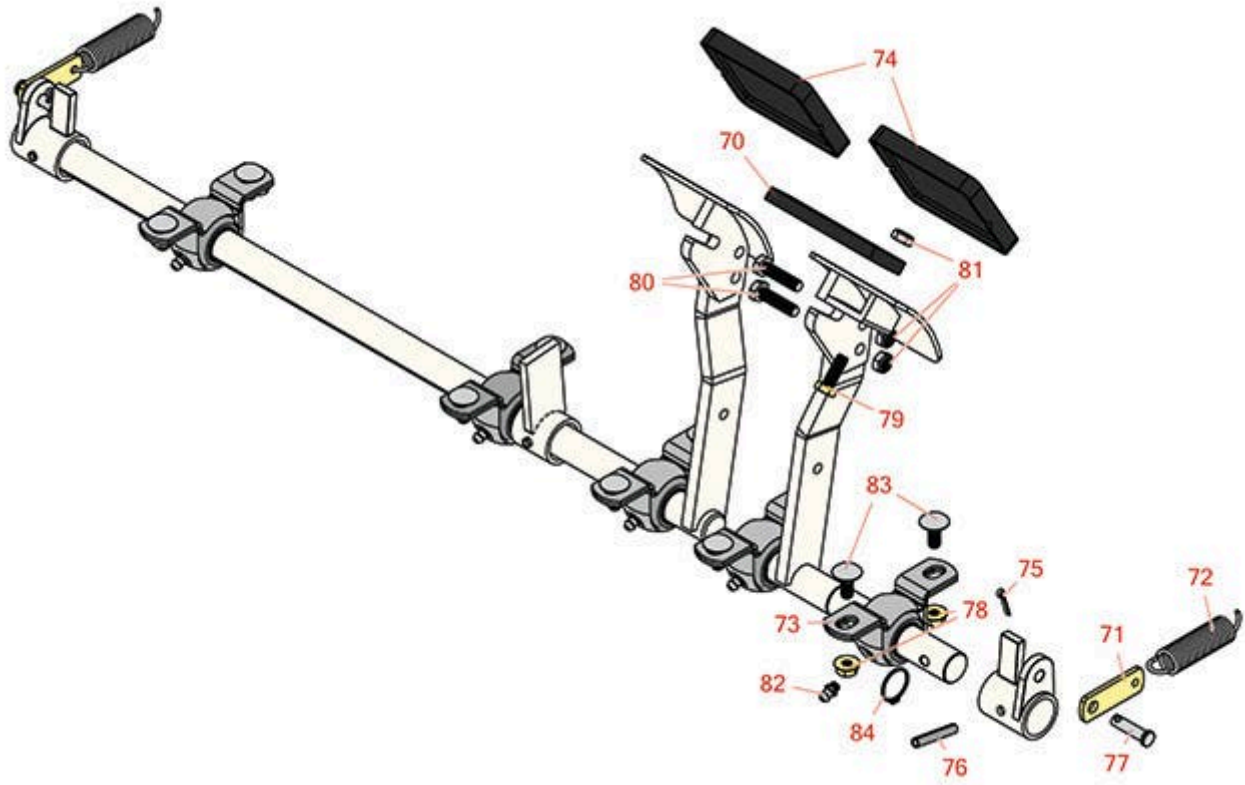

# Replaces Toro Groundsmaster 4000-D

## Parts

Rotary Mower - Model 30410

Brake Pedal And Linkage

All original equipment manufacturers names and part numbers are used for identification purposes only, and we are in no way implying that our products are original equipment parts. Prices subject to change without notice.

# Replaces Toro Groundsmaster 4000-D Parts

Rotary Mower - Model 30410  
Brake Pedal And Linkage

Item No	R&R Part No.	OEM Part No.	Description	Qty Req	Order Quantity
70	<b>R93-5568</b>	93-5568	Arm - Lock	1	
71	<b>R100-5540</b>	100-5540	Strap - Brake	2	
72	<b>R93-5262</b>	93-5262	Spring - Extension	2	
73	<b>R93-4849</b>	93-4849, 93-5477	Bearing - Pillow Block	5	
74	<b>R93-7629</b>	27-7570, 27-7580, 49-6170, 93-7629, 93-8743	Rubber Foot Pad - Brake	2	
75	<b>R1023-4</b>	01-151-0150, 1023-4, 19-6220, 214-14, 215-54, 28-9-D, 3272-4, 3272-6, 513567, 932008P	Pin - Cotter 3/32 x 3/4	2	
76	<b>R32121-15</b>	21-7710, 32-8880, 32121-15	Pin - Roll 1/4 x 1-1/2	3	
77	<b>R283-61</b>	283-61, 86-2140, N/A, R3296-12	Pin - Clevis 5/16 x 1-1/8	2	
78	<b>R104-8300</b>	104-8300, 104-8300 , 119-4041	Locknut - 5/16-18 Flanged Y/Zinc	10	
79	<b>R322-4</b>	322-4, 3290-115, 908018P	Bolt - Hex HD 5/16-18 x 7/8	1	

# Replaces Toro Groundsmaster 4000-D Parts

Rotary Mower - Model 30410  
Brake Pedal And Linkage

Item No	R&R Part No.	OEM Part No.	Description	Qty Req	Order Quantity
80	R400190	01-150-0720, 01-178-0510, 30-8680, 322-6, 513343	Bolt - Hex HD 5/16-18 x 1-1/4 GR5	4	
81	R3296-29	1-804256, 3290-357, 3296-29, 915662P	Locknut - 5/16-18 ESNA	5	
82	R302-5	21-6010, 302-11, 302-37, 302-47, 302-5, 302-57, 302-58, 302-6, 31-0300, 32-9660, 60-0800, 62-3880, 92-4181	Fitting - Grease	5	
83	R3230-1	01-173-0506, 3230-1, 3230-20, 900037P	Bolt - Carriage 5/16-18 x 3/4	10	
84	R1056	31-3150, 32-9020, 32120-32, 32151-83	Ring - Snap Reel	3	