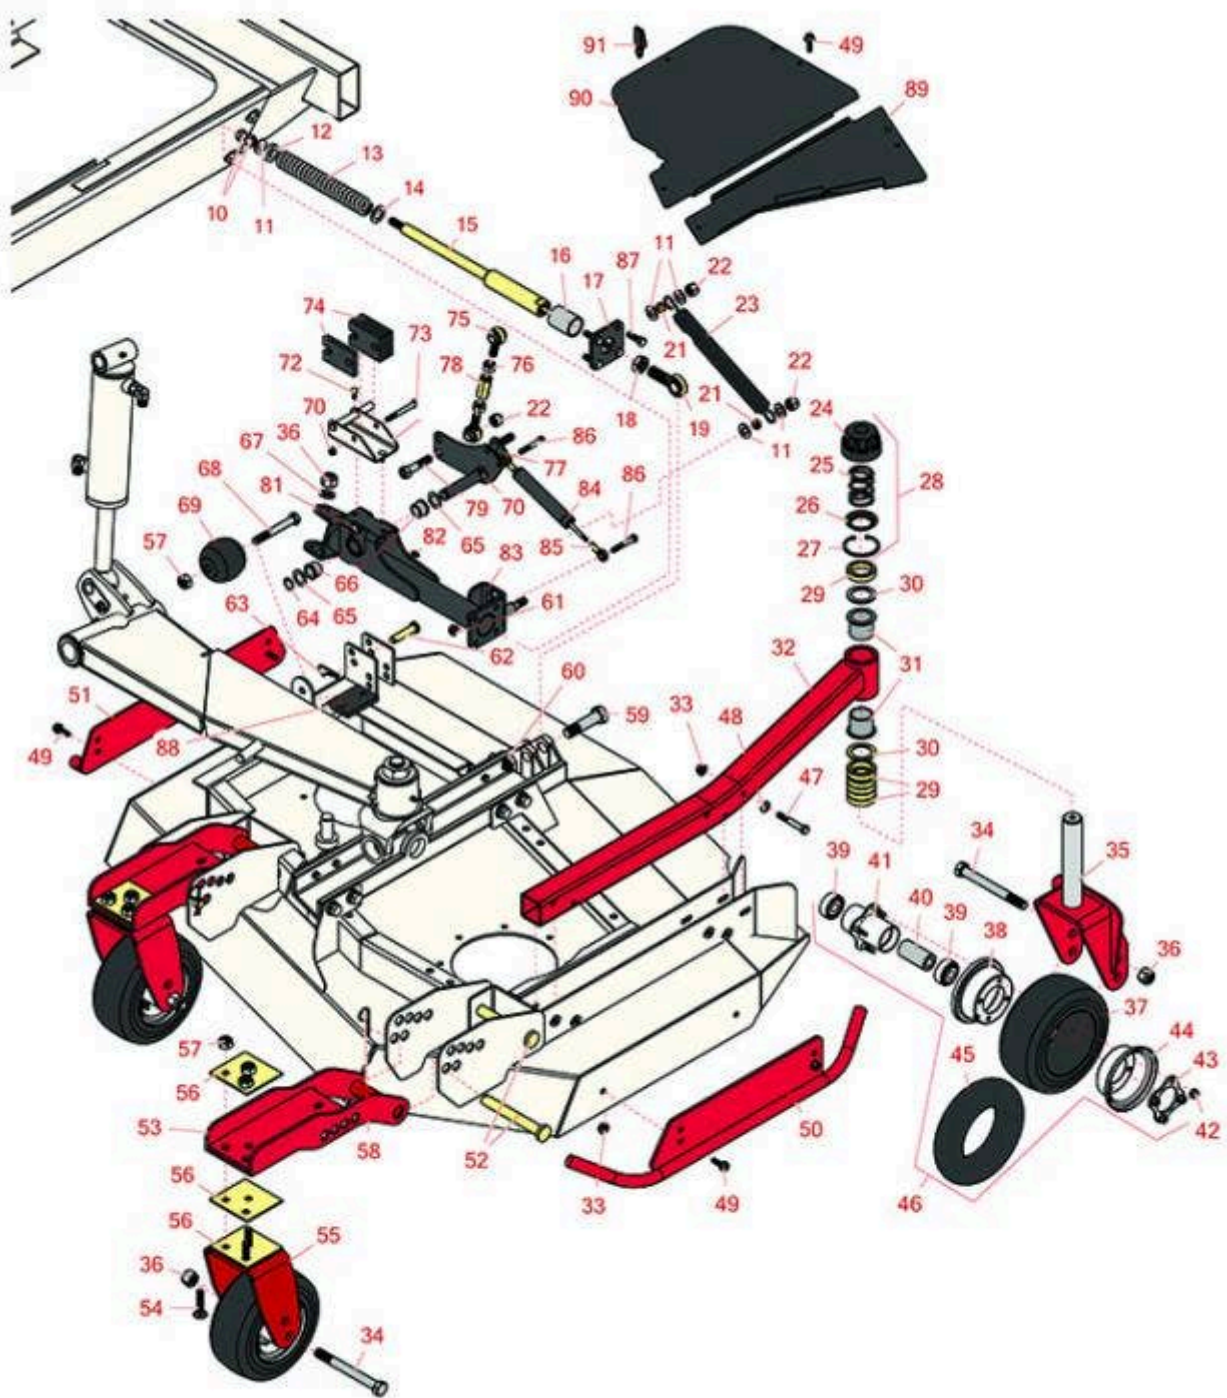

Replaces Toro Groundsmaster 4000-D

Parts

Rotary Mower - Model 30410

Left-Hand Deck Caster Arms and Wheels

All original equipment manufacturers names and part numbers are used for identification purposes only, and we are in no way implying that our products are original equipment parts. Prices subject to change without notice.

Replaces Toro Groundsmaster 4000-D Parts

Rotary Mower - Model 30410

Left-Hand Deck Caster Arms and Wheels

Item No	R&R Part No.	OEM Part No.	Description	Qty Req	Order Quantity
10	R443118	01-188-0813, 22-15-AJD, 3217-9	Nut - 1/2-13 Zinc	2	
11	R3256-26	01-166-0540, 01-166-0820, 17-2530, 24-13-BD, 30-8570, 3256-26, 356206, 48-9390	Washer - 1/2 in	13	
12	R105-4552	105-4552	Bearing - Plastic	1	
13	R100-8138	100-8138	Spring-Compression	1	
14	R105-4551	105-4551	Washer- Flat	1	
15	R105-4548	105-4548	Shaft - Spring	1	
16	R105-4550	105-4550	Bushing - Straight	1	
17	R105-2807-03	105-2807-03	Plate	1	
18	R3220-7	01-191-1216, 3220-7, Mar-03	Nut - 3/4-16 Jam Zinc	1	
19	R105-2806	105-2806	Rod End	1	
21	R104-7521	104-7521	Bushing	2	
22	RF5003	32127-29, 32131-5, 32132-5, 3296-23	Locknut - ESNA 1/2-13	3	
23	R104-7520	104-7520	Spring - Damper	1	
24	R92-8861	92-5582, 92-8861	Cap - HOC	1	