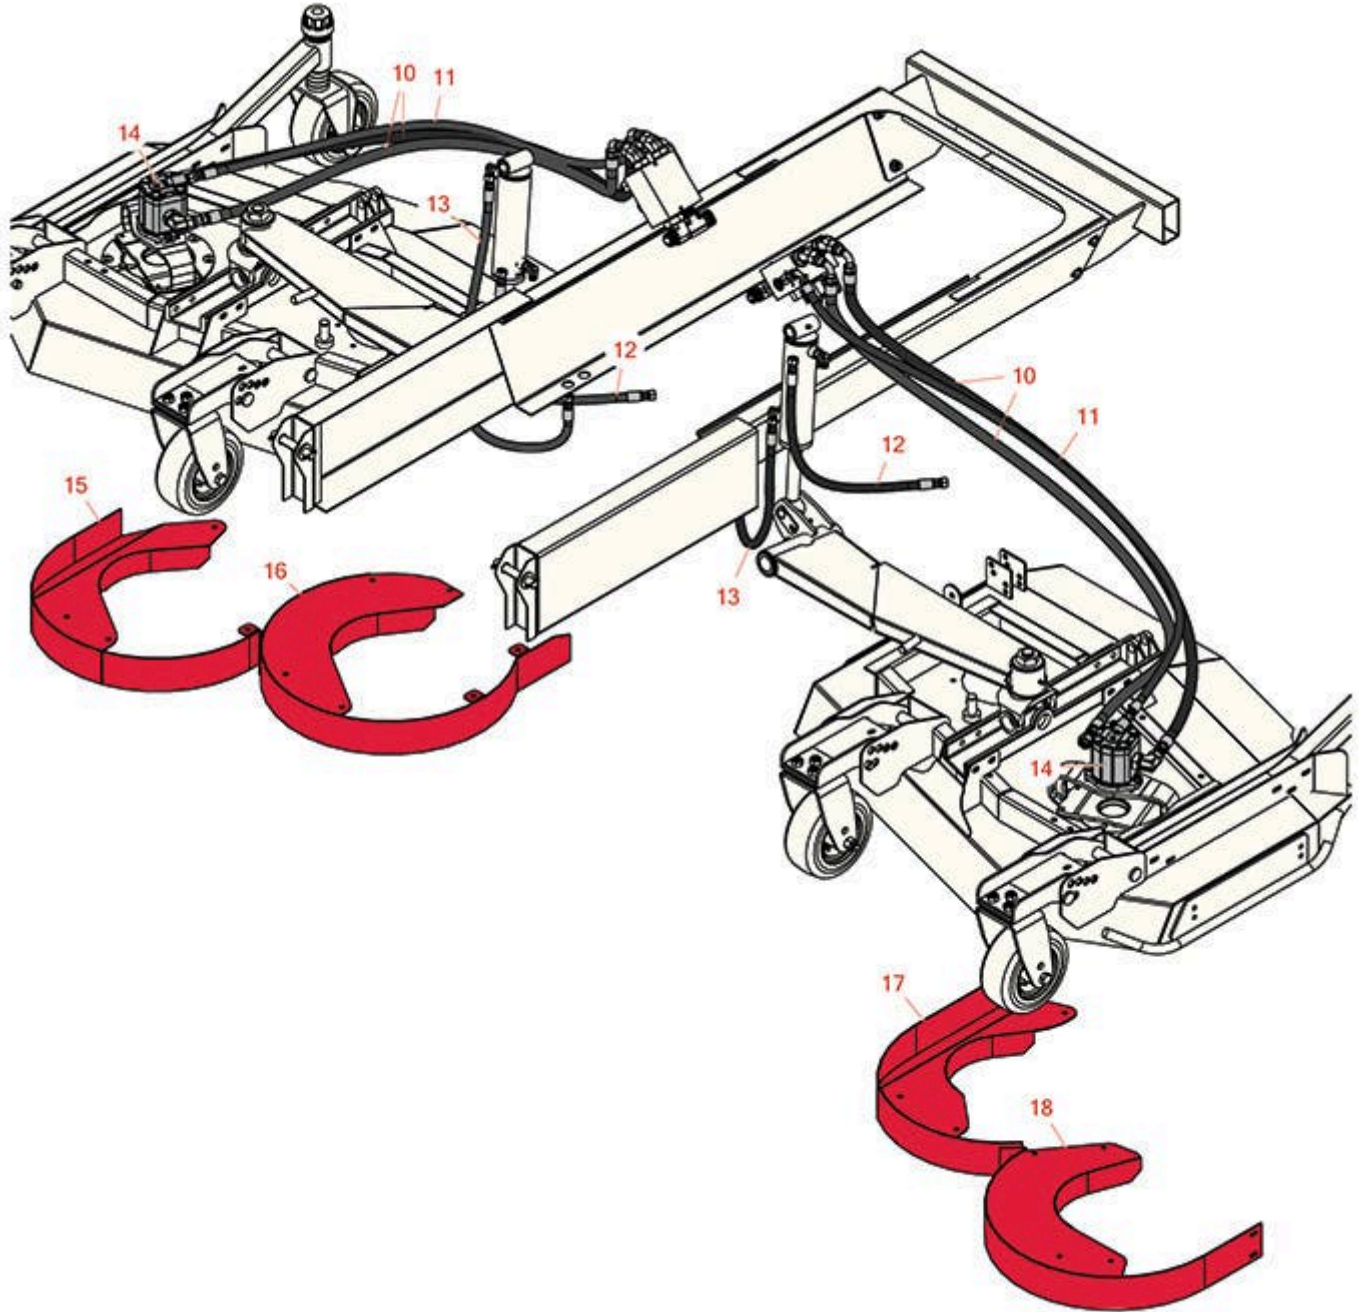

Replaces Toro Groundsmaster 4000-D

Parts

Rotary Mower - Model 30410

Right-Hand & Left-Hand Deck Hydraulics and Discharge Chambers

All original equipment manufacturers names and part numbers are used for identification purposes only, and we are in no way implying that our products are original equipment parts. Prices subject to change without notice.

Replaces Toro Groundsmaster 4000-D Parts

Rotary Mower - Model 30410

Right-Hand & Left-Hand Deck Hydraulics and Discharge
Chambers

Item No	R&R Part No.	OEM Part No.	Description	Qty Req	Order Quantity
10	R104-2263	104-2263	Hydraulic Hose Assy	4	
11	R104-2265	104-2265	Hydraulic Hose Assy	2	
12	R100-5629	100-5629	Hydraulic Hose Assy	2	
13	R100-5630	100-5630	Hydraulic Hose Assy	2	
14	R99-5489	99-5489	Hydraulic Motor	2	
15	R104-2203-01	104-2203-01	Outer Chamber Assy	1	
16	R104-2204-01	104-2204-01	Inner Chamber Assy	1	
<i>Tech Note: 33-2015/30609_2013-2015:</i>					
17	R104-2205-01	104-2205-01	Inner Chamber Assy	1	
<i>Tech Note: 30410/30412/30448/30605_2013-2015/30609_2013-2015:</i>					
18	R104-2206-01	104-2206-01	Outer Chamber Assy	1	
<i>Tech Note: 30410/30412/30448:</i>					