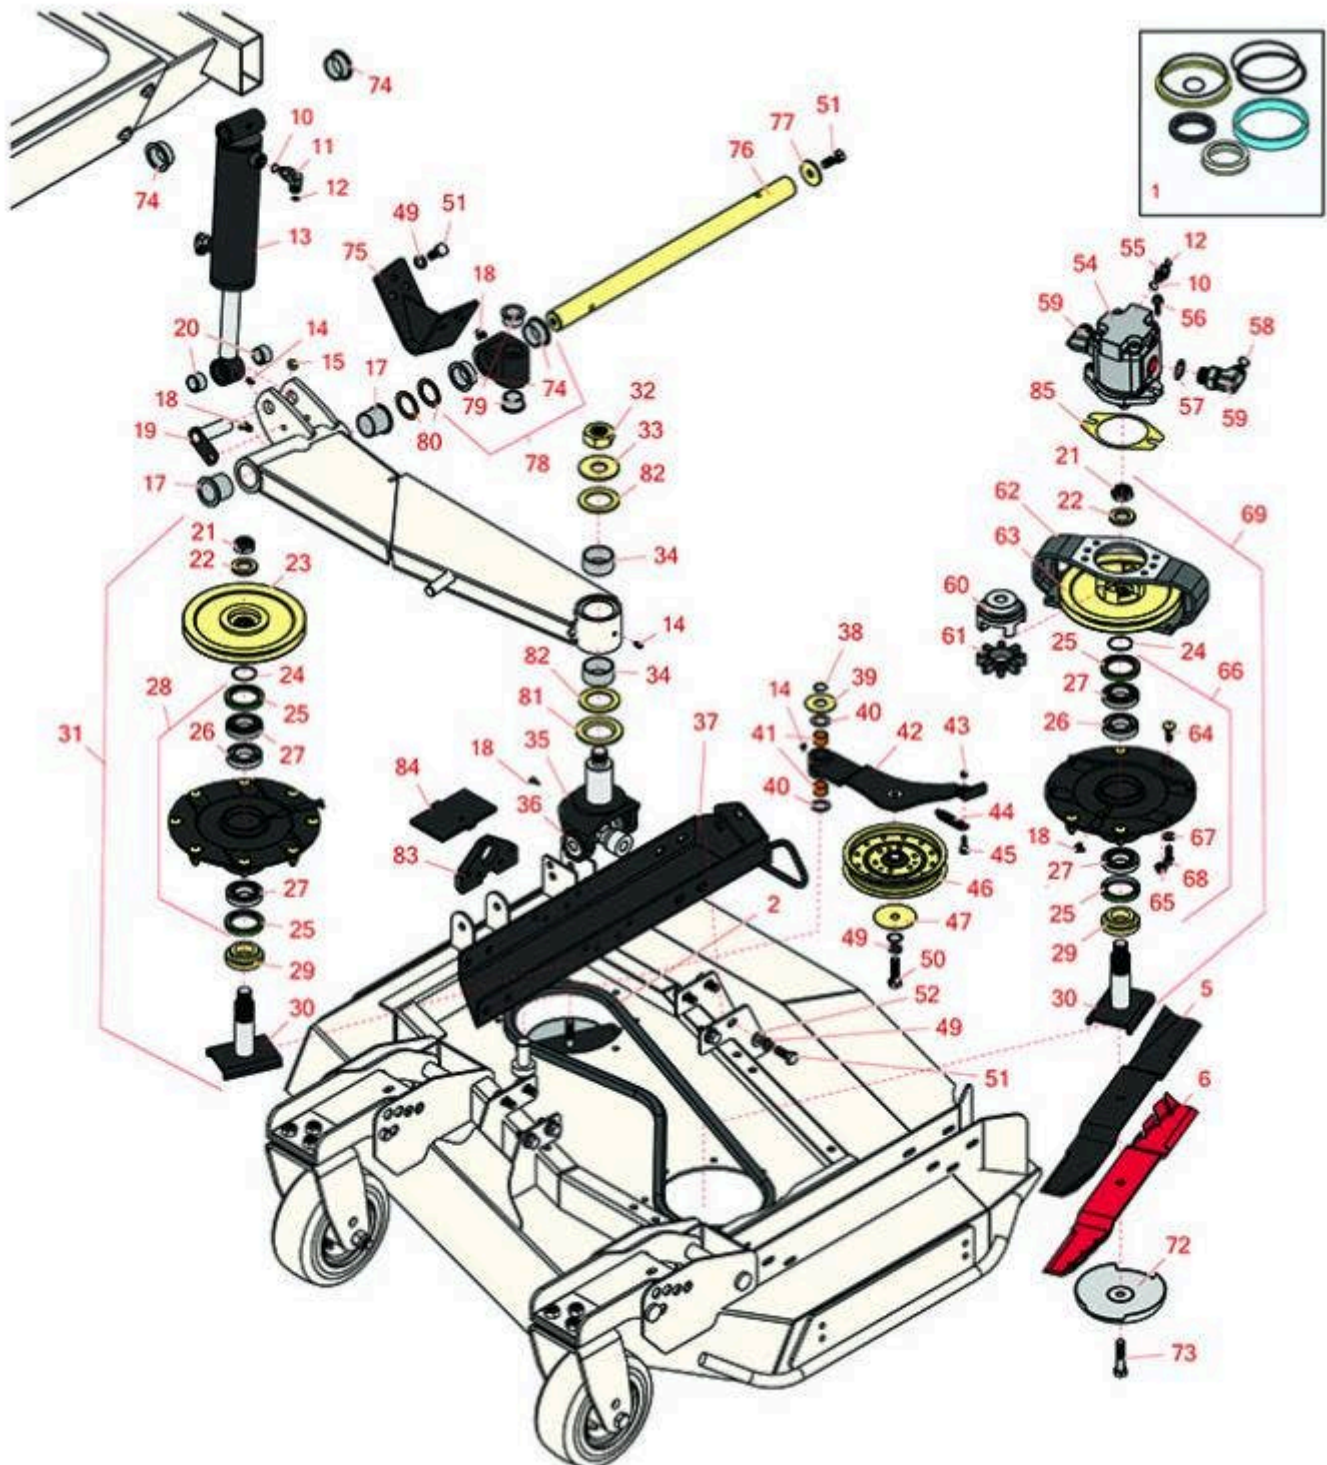

Replaces Toro Groundsmaster 4000-D

Parts

Rotary Mower - Model 30410

Left-Hand Deck Lift Arms and Spindle

All original equipment manufacturers names and part numbers are used for identification purposes only, and we are in no way implying that our products are original equipment parts. Prices subject to change without notice.

Replaces Toro Groundsmaster 4000-D Parts

Rotary Mower - Model 30410
Left-Hand Deck Lift Arms and Spindle

Item No	R&R Part No.	OEM Part No.	Description	Qty Req	Order Quantity
Overhaul Kits					
1	R107-0249	107-0249	Seal Kit - Fits R107-4303 Cyl	1	
2	R55-7660	108-8076	Belt - V Rotary Deck	1	
Rotary Blades					
5	R92-5608	92-5608, 92-5608-03	Mower Blade - 21.75 in	2	
6	R92-5608M	104-1303, 107-0214-03	Mower Blade - Mulcher 21.75	2	
Other Parts Available					
10	R237-42	237-42, 31-4160	O-Ring	3	
11	R340-77	340-100, 340-77, 95-7889	Hydraulic Fitting	2	
12	R237-22	107-8844, 237-22, 237-78	O-Ring	3	
13	R107-4303	107-4303, 99-5496	Cylinder - Lift - Wing	1	
14	R302-5	21-6010, 302-11, 302-37, 302-47, 302-5, 302-57, 302-58, 302-6, 31-0300, 32-9660, 60-0800, 62-3880, 92-4181	Fitting - Grease	4	