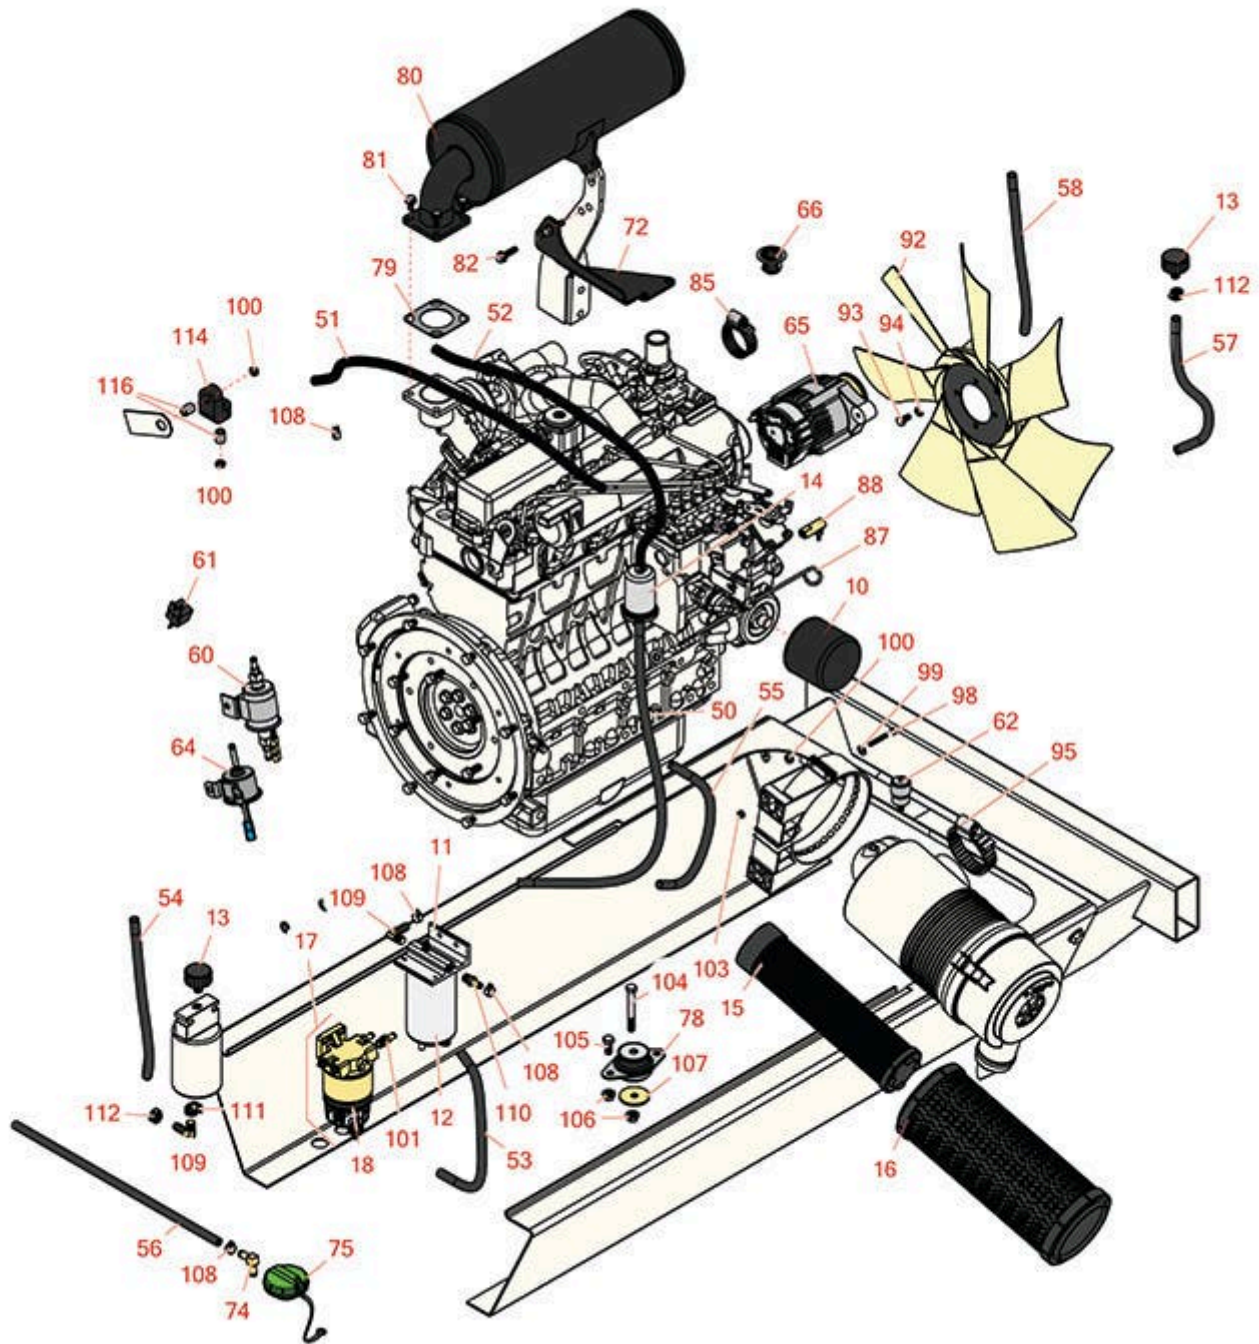

Replaces Toro Groundsmaster 4000-D

Parts

Rotary Mower - Model 30410

Engine

All original equipment manufacturers names and part numbers are used for identification purposes only, and we are in no way implying that our products are original equipment parts. Prices subject to change without notice.

Replaces Toro Groundsmaster 4000-D

Parts

Rotary Mower - Model 30410
Engine

Item No	R&R Part No.	OEM Part No.	Description	Qty Req	Order Quantity
Filters					
10	RX7000074035	104-5169	Kubota Filter - Oil	1	
10	RRF10633	104-5169, 115-8527, 98-7431	SilverGuard Oil Filter	1	
10	RX7000032091	104-5169, 115-8527, 98-7431	Kubota Filter - Eng. Oil Asy	1	
11	R110-9044	110-9044	Donaldson Water/Fuel Seperator Assy	1	
12	R110-9049	110-9049	Donaldson Fuel Filter - Spin On	1	
<i>Tech Note: Serial #280000001 & Up:</i>					
12	R825619	108-3832, 94-2690, 95-2926, 99-9404	Filter - Fuel	1	
12	RRF10515	105-8045, 108-3854, 110-9049	SilverGuard Fuel Filter	1	
13	R68-6150	58-9070, 68-6150	Breather	1	
14	RX1258143012	108-3828, 98-7612	Kubota Fuel Filter	1	
14	RRF10520		SilverGuard Fuel Filter	1	
15	R108-3816	104-4261, 108-3816	Baldwin Air Filter	1	
15	RRF10181	108-3816	SilverGuard Air Filter	1	
16	R108-3814	104-4260, 108-3814	Baldwin Air Filter	1	
16	RRF10179	108-3814	SilverGuard Air Filter	1	

Replaces Toro Groundsmaster 4000-D

Parts

Rotary Mower - Model 30410
Engine

Item No	R&R Part No.	OEM Part No.	Description	Qty Req	Order Quantity
17	R98-9305	98-9305	Water/Fuel Separator Assy	1	

Tech Note: Up to Serial #280000001:

18	R98-9764	98-9764	Element - Water Fuel Separator	1	
----	-----------------	---------	--------------------------------	---	--

Tech Note: Up to Serial #280000001:

Hoses

50	R109-0274	109-0274	Hose- Fuel	1	
----	------------------	----------	------------	---	--