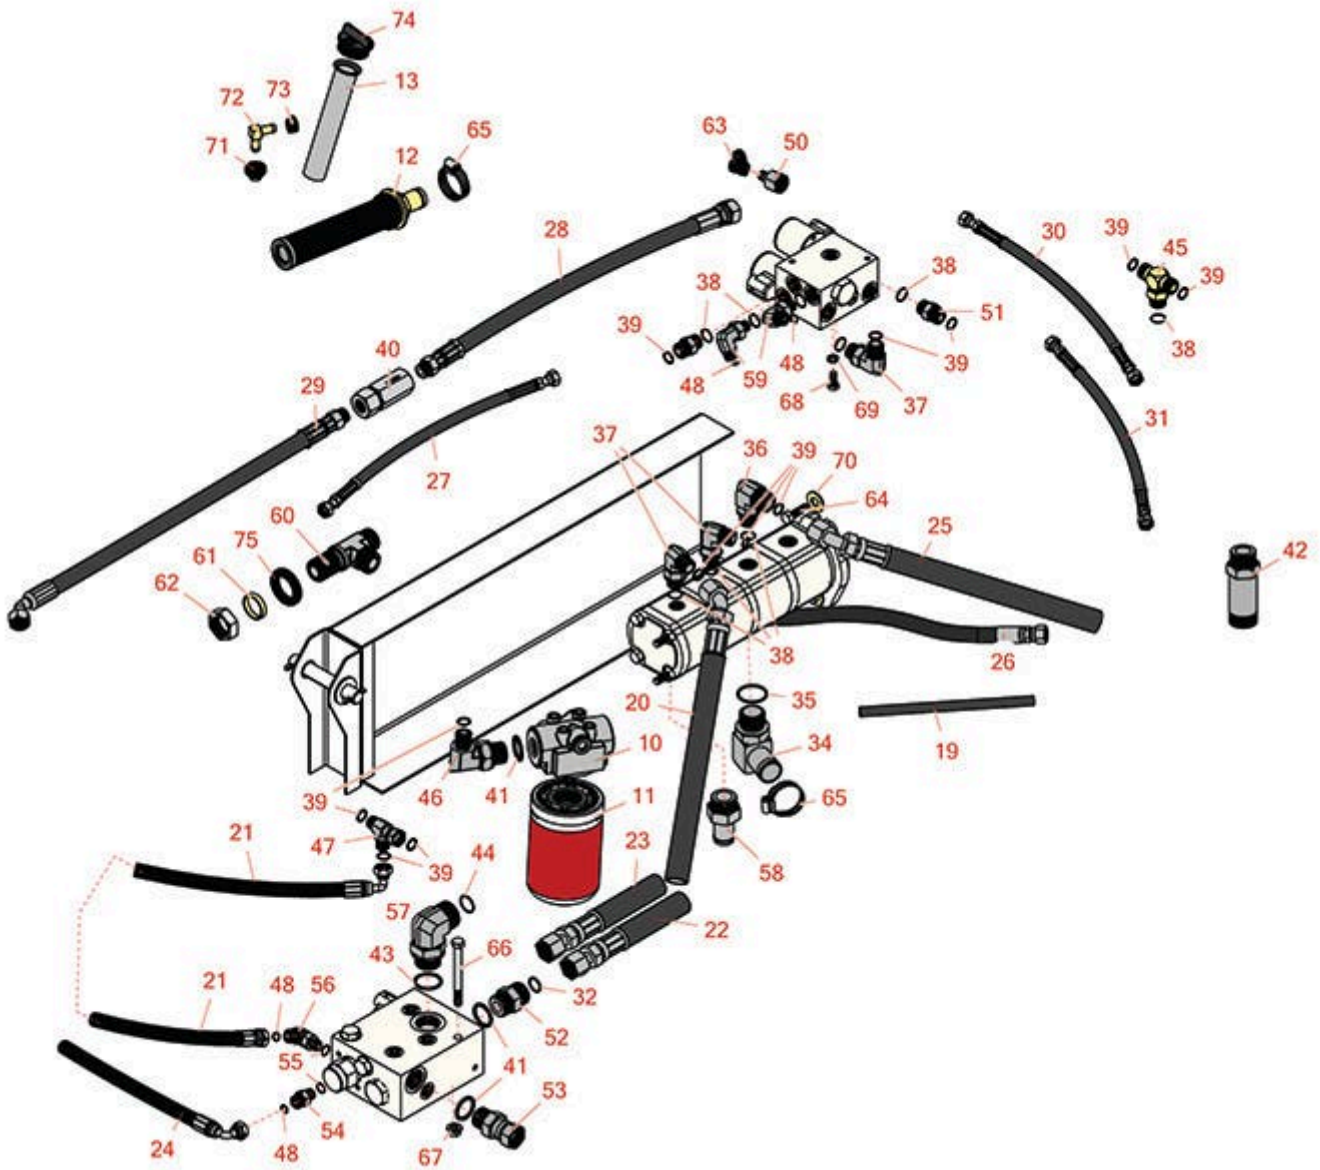

Replaces Toro Groundsmaster 4000-D Parts

Rotary Mower - Model 30410
Pump Installation and Filter

All original equipment manufacturers names and part numbers are used for identification purposes only, and we are in no way implying that our products are original equipment parts. Prices subject to change without notice.

Replaces Toro Groundsmaster 4000-D Parts

Rotary Mower - Model 30410
Pump Installation and Filter

Item No	R&R Part No.	OEM Part No.	Description	Qty Req	Order Quantity
Filters					
10	R93-2242	93-2242	Oil Filter & Head Assy - Hyd	1	
11	R75-1310	13170210, 75-1310	Baldwin Hyd Oil Filter	1	
11	R94-2621	94-2621	Baldwin Oil Filter - Hyd	1	
11	RRF10623	13170210, 75-1310	SilverGuard Oil Filter - Hyd	1	
12	R104-7546	104-7546, 104-7546`	Strainer - Tank	1	
13	R61-2790	61-2790	Screen - Filler - Hyd Oil	1	
Hoses					
19	R100-5649	100-5649	Hose	1	
20	R104-2235	104-2235	Hydraulic Hose Assy	1	
21	R66-8490	66-8490	Hydraulic Hose Assy	1	
22	R107-0204	107-0204	Hydraulic Hose Assy	1	
23	R100-5525	100-5525	Hydraulic Hose Assy	1	
24	R110-6106	110-6106	Hydraulic Hose Assy	1	
25	R104-2264	104-2264	Hydraulic Hose Assy	1	
26	R100-5645	100-5645	Hydraulic Hose Assy	1	
27	R100-5643	100-5643	Hydraulic Hose Assy	1	
28	R100-5617	100-5617	Hydraulic Hose Assy	1	
29	R104-2237	104-2237	Hydraulic Hose Assy	1	
30	R100-5570	100-5570	Hydraulic Hose Assy	1	

Replaces Toro Groundsmaster 4000-D Parts

Rotary Mower - Model 30410
Pump Installation and Filter

Item No	R&R Part No.	OEM Part No.	Description	Qty Req	Order Quantity
31	R100-5641	100-5641	Hydraulic Hose Assy	1	