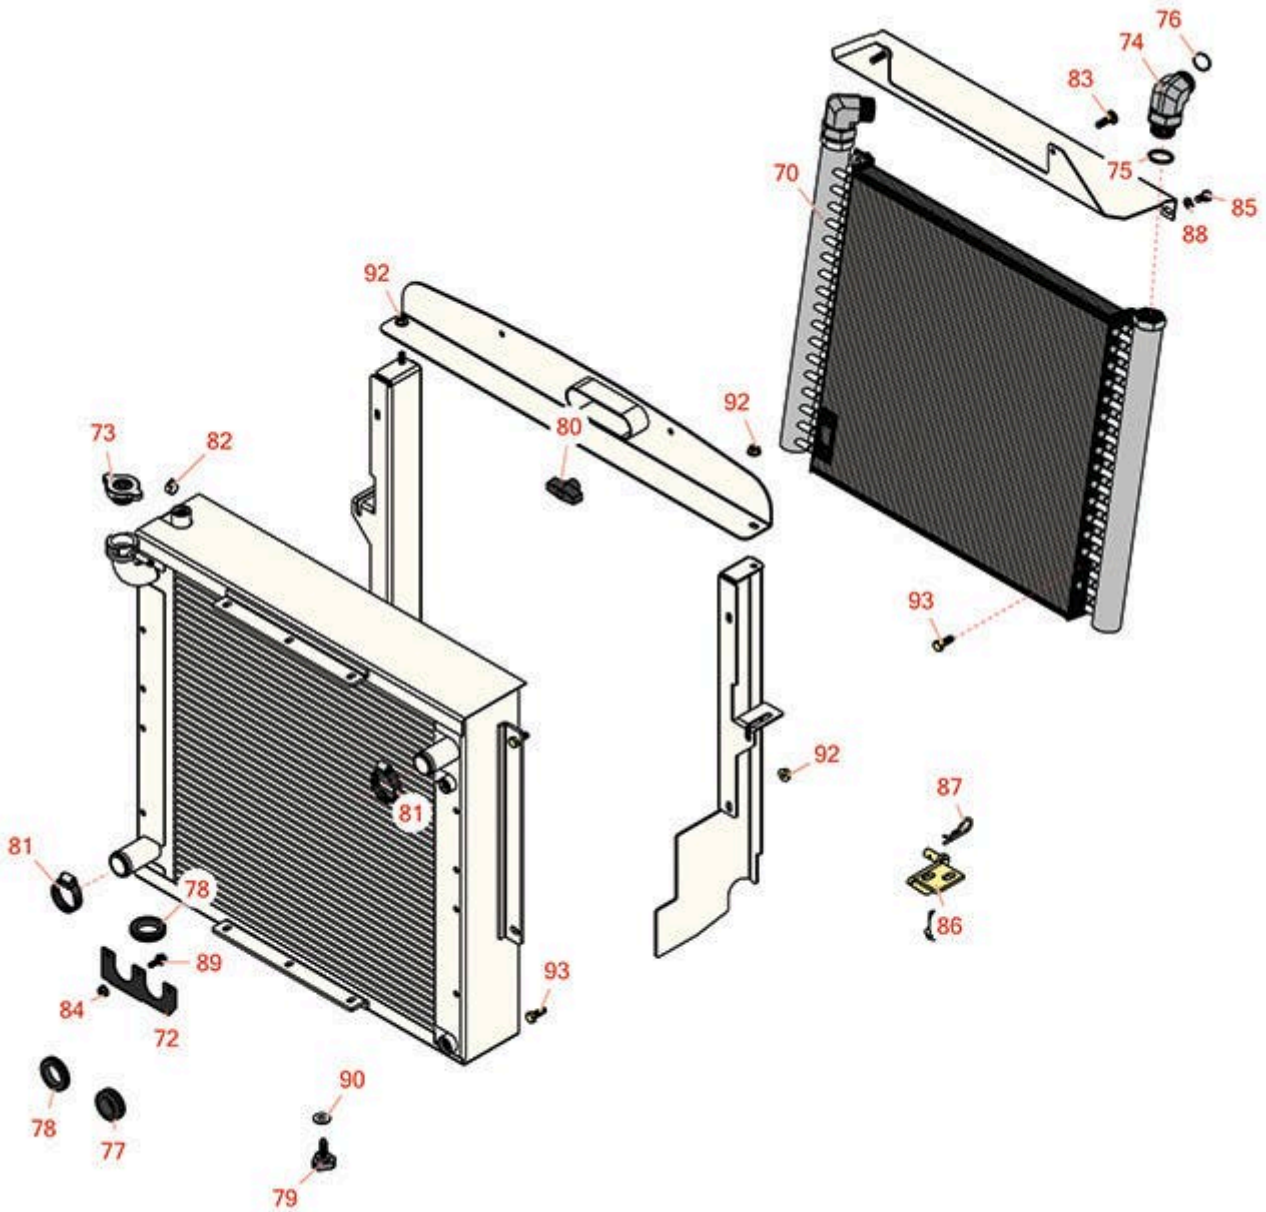

Replaces Toro Groundsmaster 4000-D Parts

Rotary Mower - Model 30410

Radiator, Oil Cooler and Support - Fits Model 30410

All original equipment manufacturers names and part numbers are used for identification purposes only, and we are in no way implying that our products are original equipment parts. Prices subject to change without notice.

Replaces Toro Groundsmaster 4000-D Parts

Rotary Mower - Model 30410

Radiator, Oil Cooler and Support - Fits Model 30410

Item No	R&R Part No.	OEM Part No.	Description	Qty Req	Order Quantity
---------	--------------	--------------	-------------	---------	----------------

Replaces Toro Groundsmaster 4000-D Parts

Rotary Mower - Model 30410

Radiator, Oil Cooler and Support - Fits Model 30410

Item No	R&R Part No.	OEM Part No.	Description	Qty Req	Order Quantity
88	R3253-4	01-166-0110, 01-166-0510, 23-10-GD, 24-7170, 30-8520, 3253-4, 42-9850, 48-9350, 48-9360, 48-9570, 68-9420, 99-7577	Washer - Lock 5/16 Zinc	6	
89	R3234-33	3234-33	Bolt - 1/4-20 x 3/4 Serr Hex Flanged	4	
90	R453011	01-166-0100, 01-166-0120, 01-166-0270, 01-166-0500, 01-166-0600, 01-166-0620, 132-4593, 2356-3, 237-12, 24-10-AD, 24-11-AD, 24-11-BD, 24-12-AD, 24-12-BD, 30-9310, 32-8190, 3256-24, 3256-3, 3256-36, 3256-4, 453011, 47-9950, 48-9220, 513458, 7-0052	Washer - Flat 3/8 SAE Y/Zinc	2	
92	R104-8300	104-8300, 104-8300 , 119-4041	Locknut - 5/16-18 Flanged Y/Zinc	6	

Replaces Toro Groundsmaster 4000-D Parts

Rotary Mower - Model 30410

Radiator, Oil Cooler and Support - Fits Model 30410

Item No	R&R Part No.	OEM Part No.	Description	Qty Req	Order Quantity
93	R322-4	322-4, 3290-115, 908018P	Bolt - Hex HD 5/16-18 x 7/8	6	