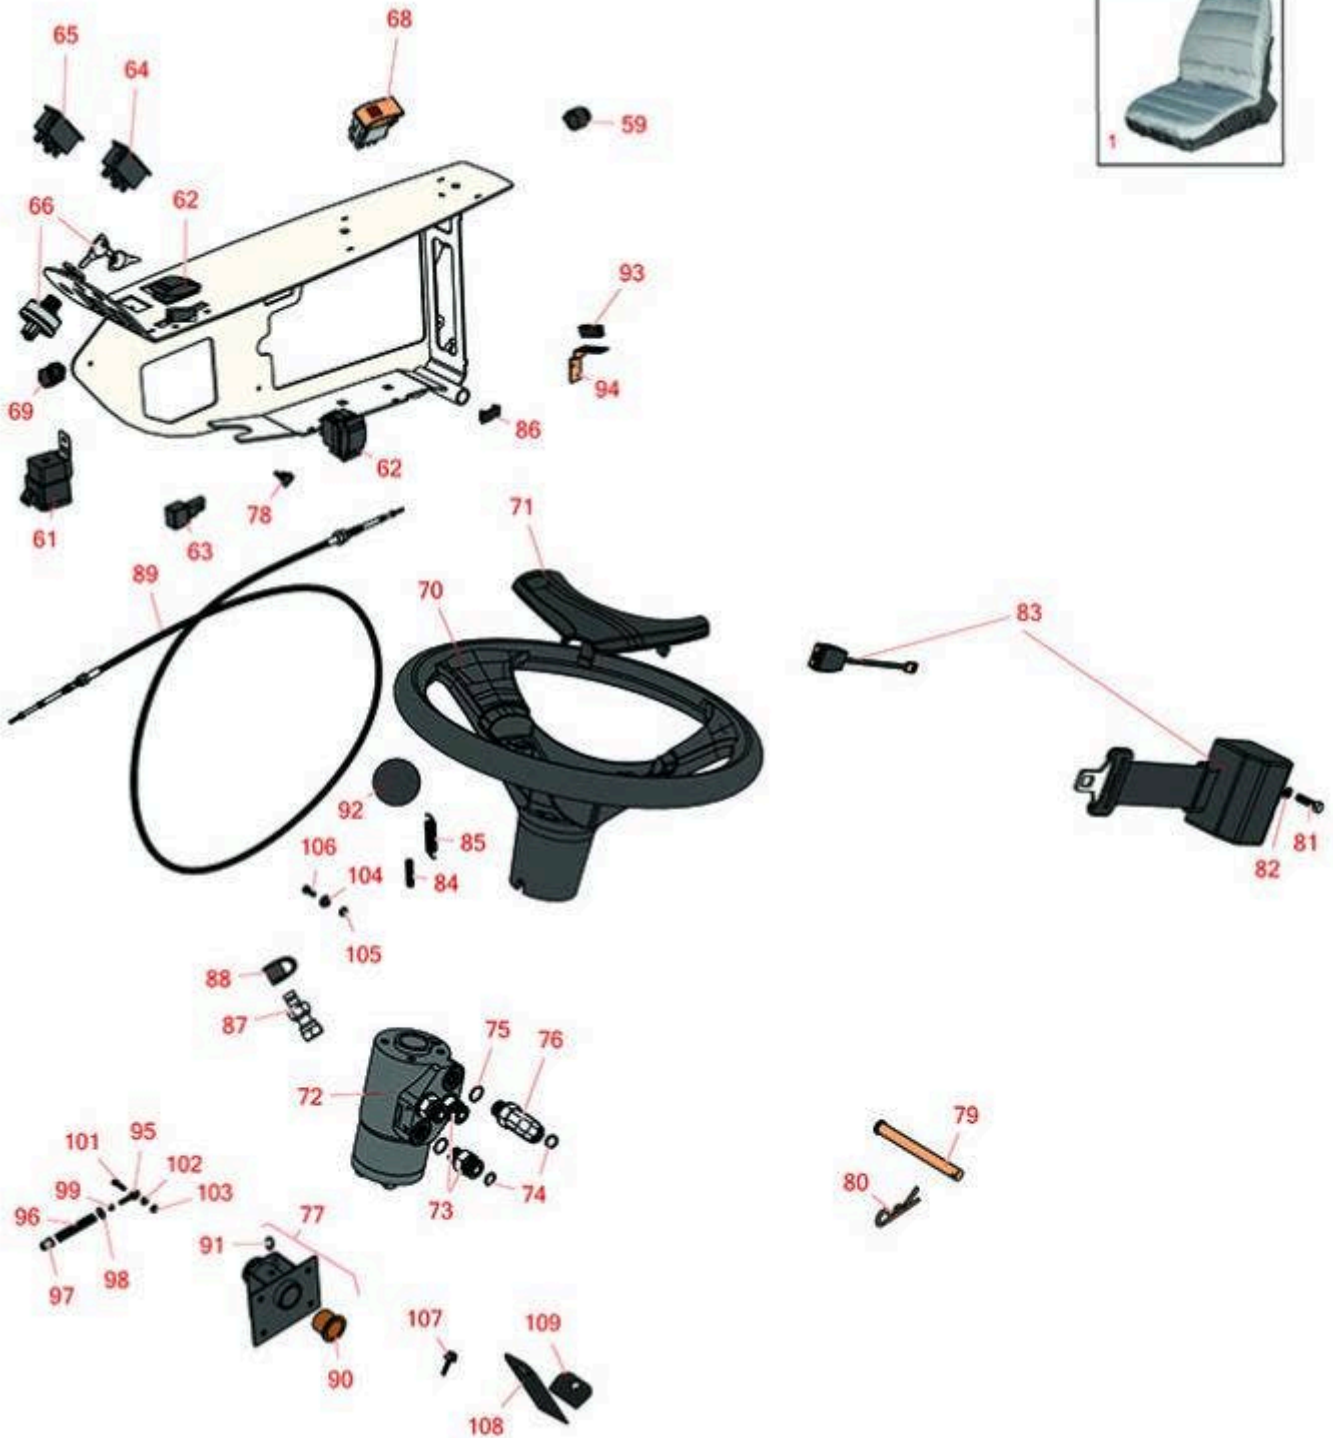

# Replaces Toro Groundsmaster 4000-D

## Parts

Rotary Mower - Model 30410  
Seat and Controls

All original equipment manufacturers names and part numbers are used for identification purposes only, and we are in no way implying that our products are original equipment parts. Prices subject to change without notice.

# Replaces Toro Groundsmaster 4000-D Parts

Rotary Mower - Model 30410  
Seat and Controls

Item No	R&R Part No.	OEM Part No.	Description	Qty Req	Order Quantity
---------	--------------	--------------	-------------	---------	----------------

# Replaces Toro Groundsmaster 4000-D Parts

Rotary Mower - Model 30410  
Seat and Controls

Item No	R&R Part No.	OEM Part No.	Description	Qty Req	Order Quantity
103	<b>R3296-39</b>	32127-25, 32128-36, 3290-357, 3296-17, 3296-22, 3296-39, 915663P, 99-7443	Locknut - 3/8-16 Nylon	1	
104	<b>R93-5988</b>	93-5204, 93-5988	Hub - Pivot	2	
105	<b>R104-8301</b>	104-8301, 104-9301, 109-6658, 133-7570	Locknut - 3/8-16 Nylon Flanged	2	
106	<b>R323-6</b>	01-150-0010, 01-178-0608, 20-47-AD, 20-47-AGD, 3224-2, 323-6, 49-3510, 908034P, 908332	Bolt - Hex HD 3/8-16 x 1 GR5 YZ	2	
107	<b>R32141-36</b>	32141-36	Screw Adjustment	2	
108	<b>R93-5347</b>	93-5347	Abrasive - Pedal	1	
109	<b>R93-5368</b>	93-5368	Abrasive - Pedal	1	