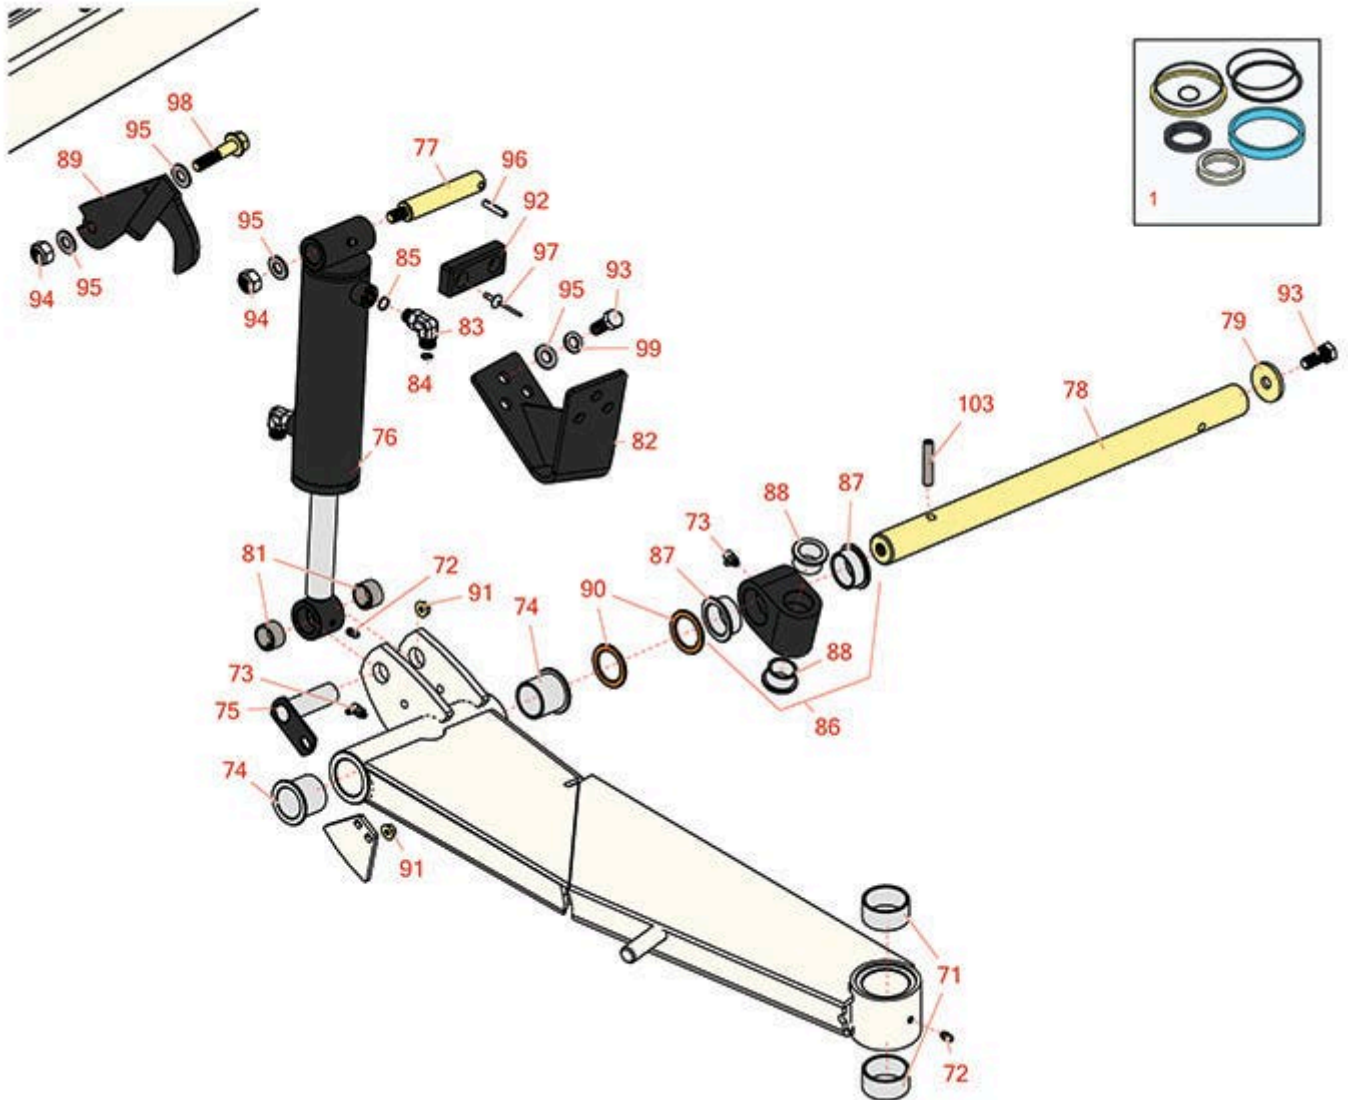

Replaces Toro Groundsmaster 4000-D Parts

Rotary Mower - Model 30410
Side Deck Lift Arm, Cylinder and Latch

All original equipment manufacturers names and part numbers are used for identification purposes only, and we are in no way implying that our products are original equipment parts. Prices subject to change without notice.

Replaces Toro Groundsmaster 4000-D Parts

Rotary Mower - Model 30410
Side Deck Lift Arm, Cylinder and Latch

Item No	R&R Part No.	OEM Part No.	Description	Qty Req	Order Quantity
Overhaul Kits					
1	R107-0249	107-0249	Seal Kit - Fits R107-4303 Cyl	1	
Other Parts Available					
71	R104-8341	104-8341	Bushing - 1 1/4 in Straight	4	
72	R302-5	21-6010, 302-11, 302-37, 302-47, 302-5, 302-57, 302-58, 302-6, 31-0300, 32-9660, 60-0800, 62-3880, 92-4181	Fitting - Grease	2	
73	R302-60	302-60	Zerk - Grease 90 Deg.	2	
74	R69-6470	69-6470	Bushing - Flanged	4	
75	R100-5674	100-5674	Pin Assy	2	
76	R107-4303	107-4303, 99-5496	Cylinder - Lift - Wing	2	
77	R104-3537	104-3537	Pin - Cylinder	2	
78	R100-5582	100-5582	Pivot Shaft - Lift Arm	2	
79	R106-2008	106-2008	Washer - Thrust	2	
81	R104-4281	104-4281	Bushing	2	
82	R104-8330-03	104-8330-03	Cam Bracket Assy	2	
83	R340-77	340-100, 340-77, 95-7889	Hydraulic Fitting	4	