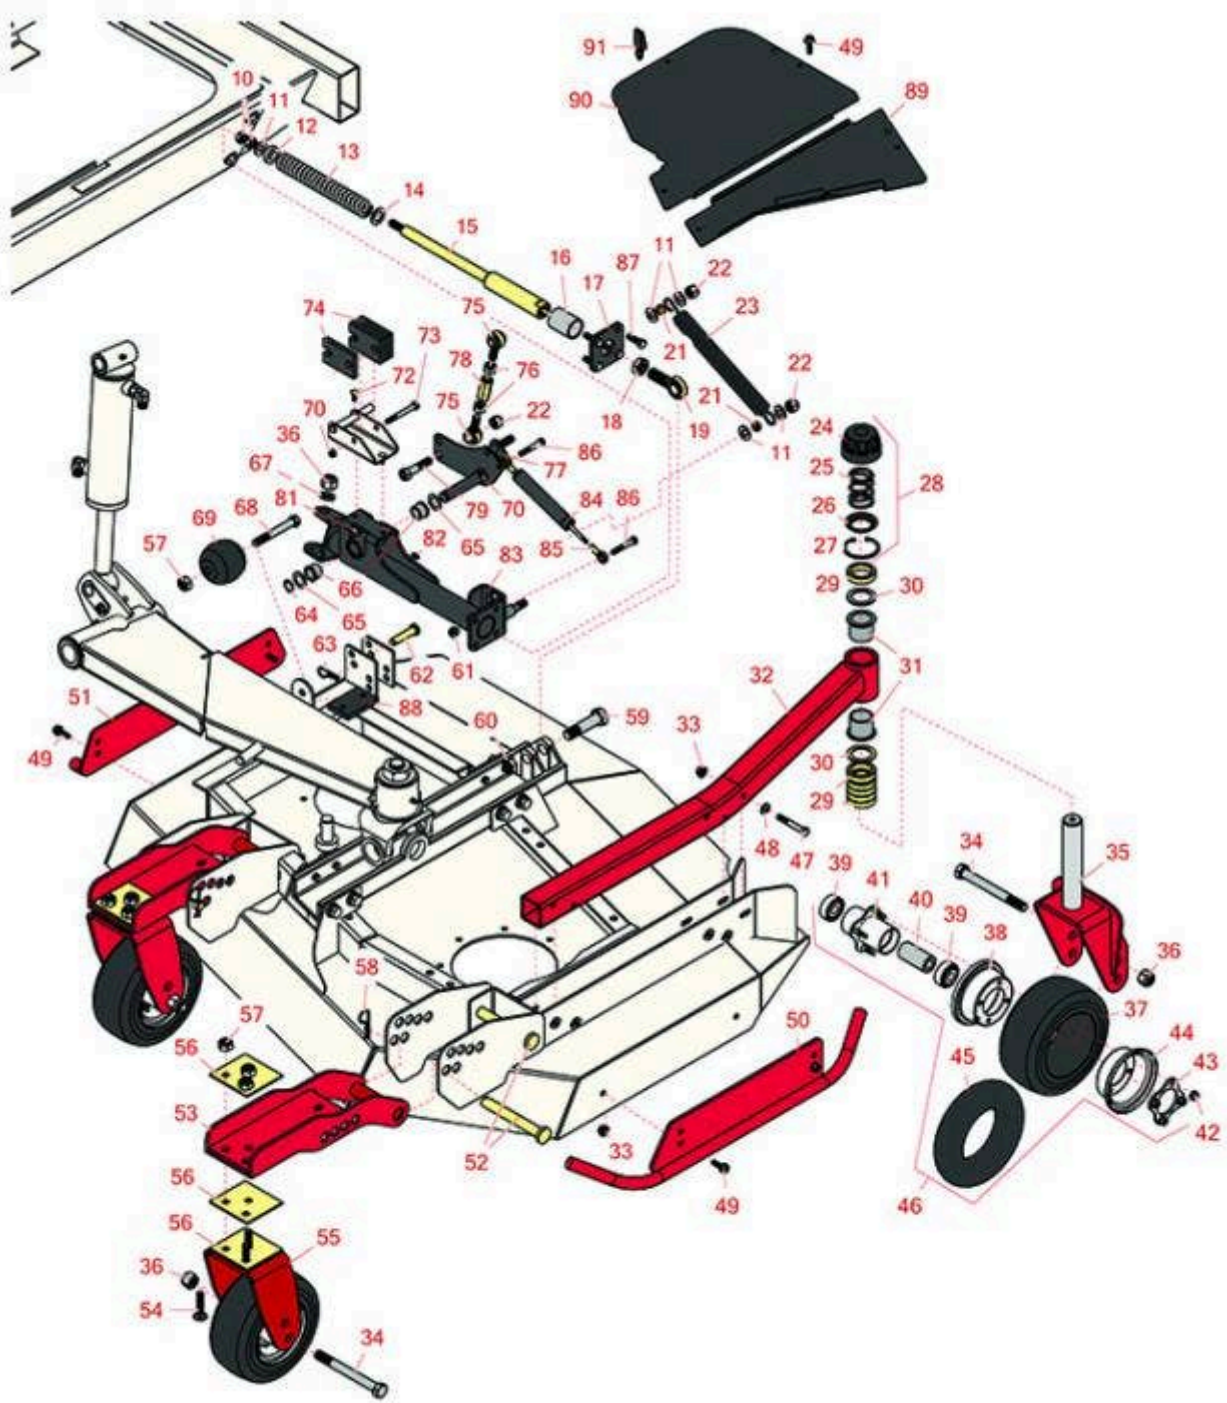

Replaces Toro Groundsmaster 4000-D Parts

Rotary Mower - Model 30412

Left-Hand Deck Caster Arms and Wheels

All original equipment manufacturers names and part numbers are used for identification purposes only, and we are in no way implying that our products are original equipment parts. Prices subject to change without notice.

Replaces Toro Groundsmaster 4000-D Parts

Rotary Mower - Model 30412

Left-Hand Deck Caster Arms and Wheels

Item No	R&R Part No.	OEM Part No.	Description	Qty Req	Order Quantity
10	R443118	01-188-0813, 22-15-AJD, 3217-9	Nut - 1/2-13 Zinc	2	
11	R3256-26	01-166-0540, 01-166-0820, 17-2530, 24-13-BD, 30-8570, 3256-26, 356206, 48-9390	Washer - 1/2 in	13	
12	R105-4552	105-4552	Bearing - Plastic	1	
13	R100-8138	100-8138	Spring-Compression	1	
14	R105-4551	105-4551	Washer- Flat	1	
15	R105-4548	105-4548	Shaft - Spring	1	
16	R105-4550	105-4550	Bushing - Straight	1	
17	R105-2807-03	105-2807-03	Plate	1	
18	R3220-7	01-191-1216, 3220-7, Mar-03	Nut - 3/4-16 Jam Zinc	1	
19	R105-2806	105-2806	Rod End	1	
21	R104-7521	104-7521	Bushing	2	
22	RF5003	32127-29, 32131-5, 32132-5, 3296-23	Locknut - ESNA 1/2-13	3	
23	R104-7520	104-7520	Spring - Damper	1	
24	R92-8861	92-5582, 92-8861	Cap - HOC	1	