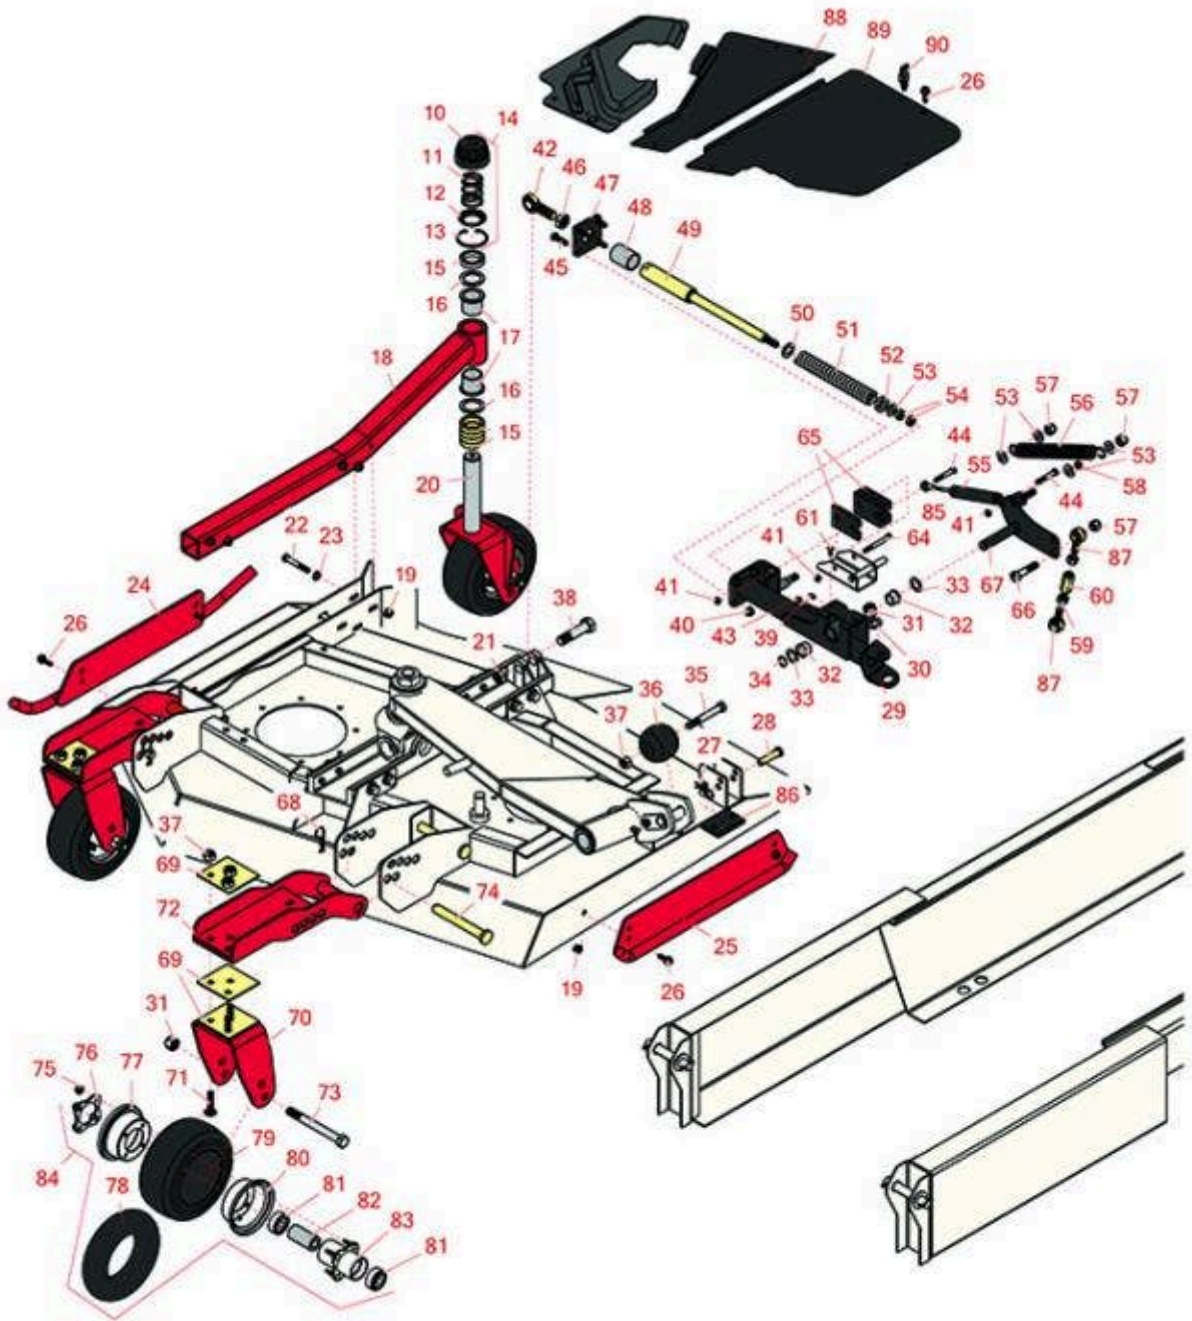

# Replaces Toro Groundsmaster 4000-D Parts

Rotary Mower - Model 30412

Right-Hand Deck Caster Arms and Wheels

All original equipment manufacturers names and part numbers are used for identification purposes only, and we are in no way implying that our products are original equipment parts. Prices subject to change without notice.

# Replaces Toro Groundsmaster 4000-D Parts

*Rotary Mower - Model 30412*

*Right-Hand Deck Caster Arms and Wheels*

Item No	R&R Part No.	OEM Part No.	Description	Qty Req	Order Quantity
10	<b>R92-8861</b>	92-5582, 92-8861	Cap - HOC	1	
11	<b>R92-9726</b>	92-9726	Spring - Compression	1	
12	<b>R92-5583</b>	92-5583	Washer- Cap	1	
13	<b>R92-5581</b>	92-5581	Ring - Retaining	1	
14	<b>R92-9727</b>	92-9727	Cap Assy - HOC	1	
15	<b>R69-1510</b>	69-1510	Spacer - 1/2 Caster Fork	5	
16	<b>R69-6860</b>	69-6860	Washer - 1/8 - Caster Wheel	2	
17	<b>R69-6470</b>	69-6470	Bushing - Flanged	2	
18	<b>R100-8093</b>	100-8093, 127-3741	Castor Arm Assy - Incl Bushings	1	
19	<b>R104-8301</b>	104-8301, 104-9301, 109-6658, 133-7570	Locknut - 3/8-16 Nylon Flanged	9	
20	<b>R104-0762-01</b>	104-0762-01	Caster Fork	1	
21	<b>R3296-51</b>	3296-51, 3296-81	Nut - Nylon Lock 3/4-10 Gr 8	1	
22	<b>R323-15</b>	01-150-1460, 01-178-0628, 323-15	Bolt - Hex HD 3/8-16 x 3-1/2 GR5	5	