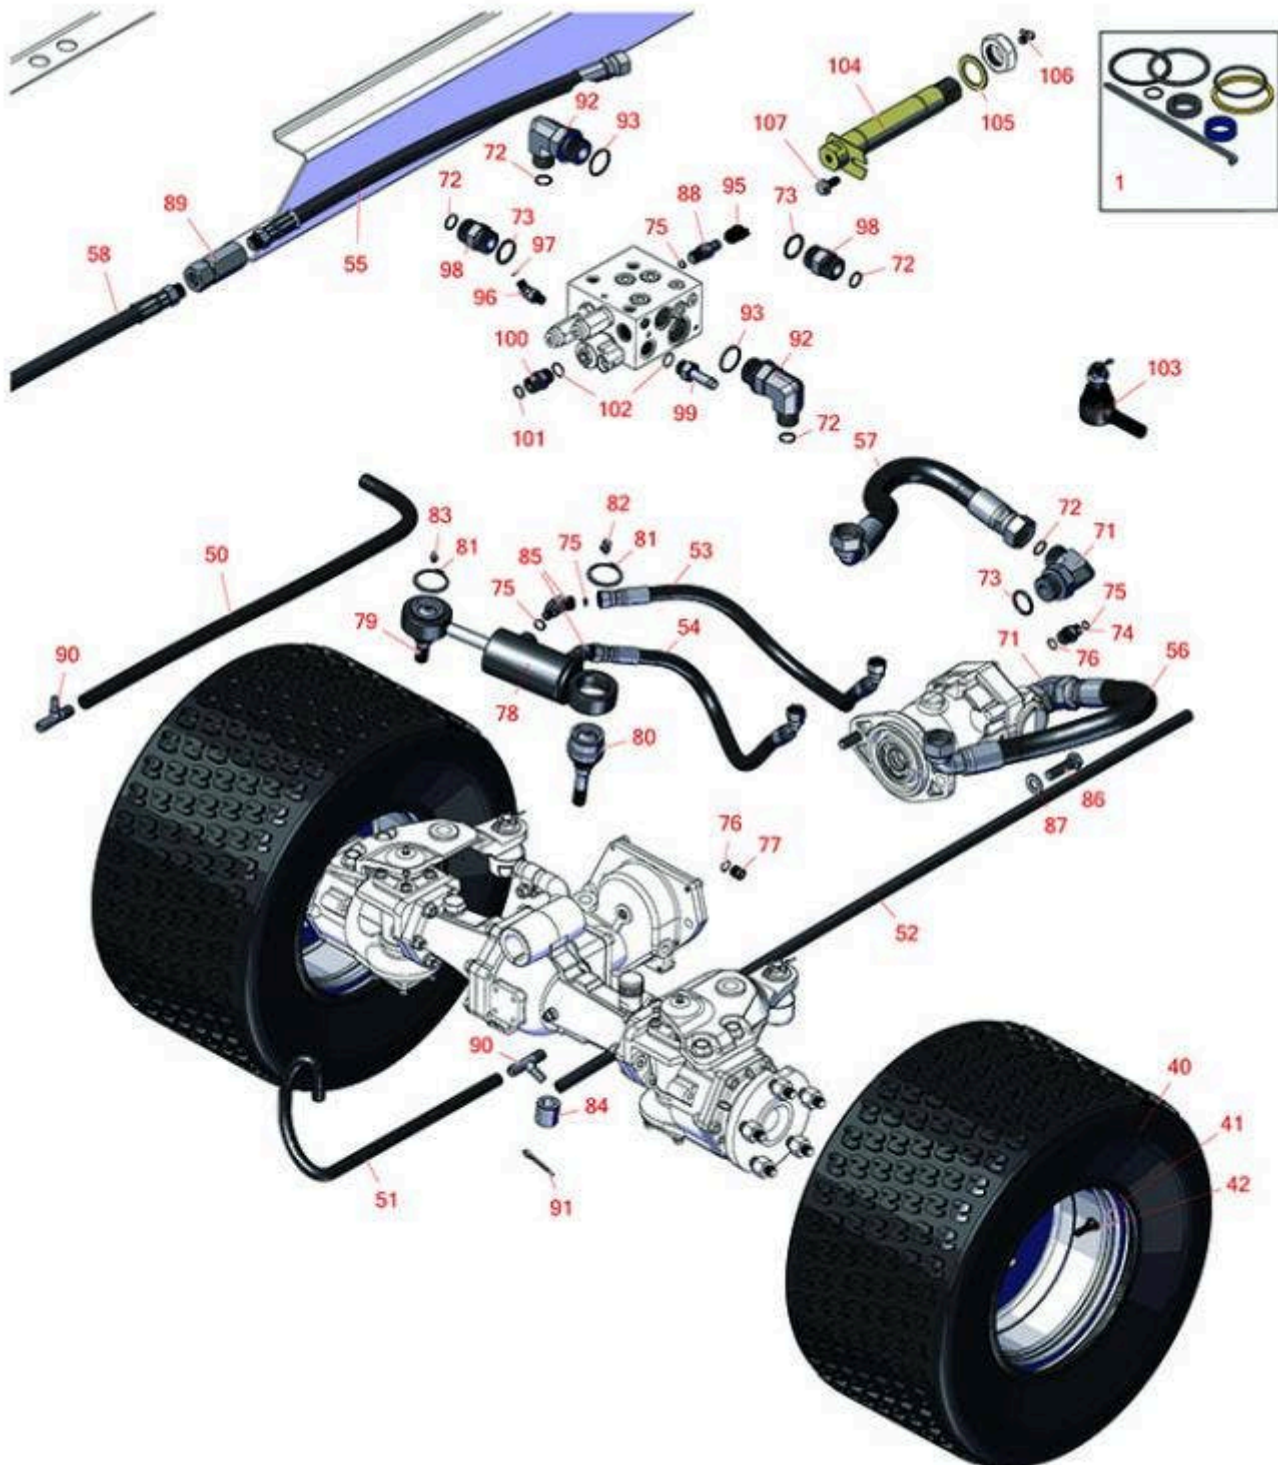

Replaces Toro Groundsmaster 4000-D

Parts

Rotary Mower - Model 30412
Rear Wheels

All original equipment manufacturers names and part numbers are used for identification purposes only, and we are in no way implying that our products are original equipment parts. Prices subject to change without notice.

Replaces Toro Groundsmaster 4000-D Parts

Rotary Mower - Model 30412
Rear Wheels

Item No	R&R Part No.	OEM Part No.	Description	Qty Req	Order Quantity
Overhaul Kits and Service Tools					
1	R107-0245	107-0245	Seal Kit - Fits R105-0775 Hyd Cyl	1	
Tires					
40	RCT6L07411		Tire - 20x10-10 6 Ply Turf Master	2	
41	R100-2582	100-2582, 217-120, 217-125	Rim - Rear Tire 10 x 7	2	
42	R232-27	232-27, 232-31	Stem - Valve w/ Cap	2	
Hoses					
50	R110-6153	110-6153	Hose	1	
51	R100-5607	100-5607	Hose	1	
52	R115-8466	115-8466	Hose	1	
53	R92-7538	92-7538	Hydraulic Hose Assy	1	
54	R92-7539	92-7539	Hydraulic Hose Assy	1	
55	R100-5617	100-5617	Hydraulic Hose Assy	1	
56	R100-5579	100-5579	Hydraulic Hose Assy	1	
57	R104-3502	104-3502	Hydraulic Hose Assy	1	
58	R104-2237	104-2237	Hydraulic Hose Assy	1	
Other Parts Available					
71	R340-142	340-142, 95-1692	Hydraulic Fitting - 90 Deg	2	
72	R237-58	237-58	O-Ring	6	