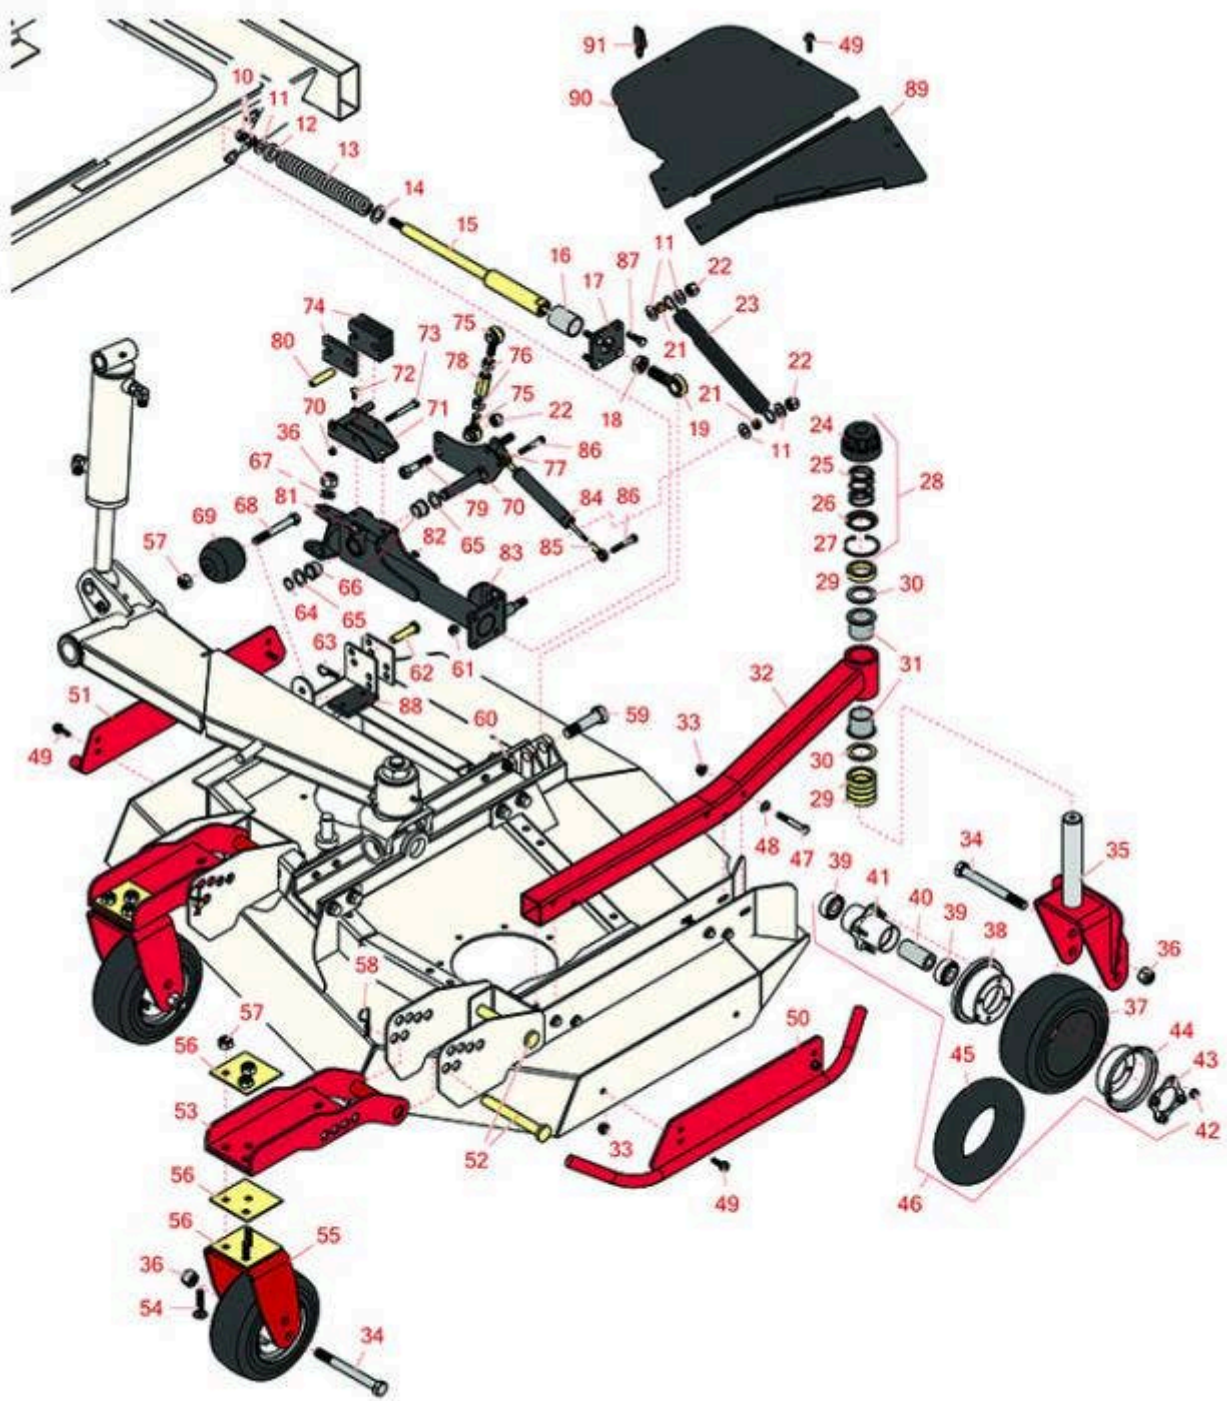

Replaces Toro Groundsmaster 4000-D

Parts

Rotary Mower - Model 30448

Left-Hand Deck Caster Arms and Wheels

All original equipment manufacturers names and part numbers are used for identification purposes only, and we are in no way implying that our products are original equipment parts. Prices subject to change without notice.

Replaces Toro Groundsmaster 4000-D Parts

Rotary Mower - Model 30448

Left-Hand Deck Caster Arms and Wheels

Item No	R&R Part No.	OEM Part No.	Description	Qty Req	Order Quantity
10	R443118	01-188-0813, 22-15-AJD, 3217-9	Nut - 1/2-13 Zinc	2	
11	R3256-26	01-166-0540, 01-166-0820, 17-2530, 24-13-BD, 30-8570, 3256-26, 356206, 48-9390	Washer - 1/2 in	13	
12	R105-4552	105-4552	Bearing - Plastic	1	
13	R100-8138	100-8138	Spring-Compression	1	
14	R105-4551	105-4551	Washer- Flat	1	
15	R105-4548	105-4548	Shaft - Spring	1	
16	R105-4550	105-4550	Bushing - Straight	1	
17	R105-2807-03	105-2807-03	Plate	1	
18	R3220-7	01-191-1216, 3220-7, Mar-03	Nut - 3/4-16 Jam Zinc	1	
19	R105-2806	105-2806	Rod End	1	
21	R104-7521	104-7521	Bushing	2	
22	RF5003	32127-29, 32131-5, 32132-5, 3296-23	Locknut - ESNA 1/2-13	3	
23	R104-7520	104-7520	Spring - Damper	1	
24	R92-8861	92-5582, 92-8861	Cap - HOC	1	