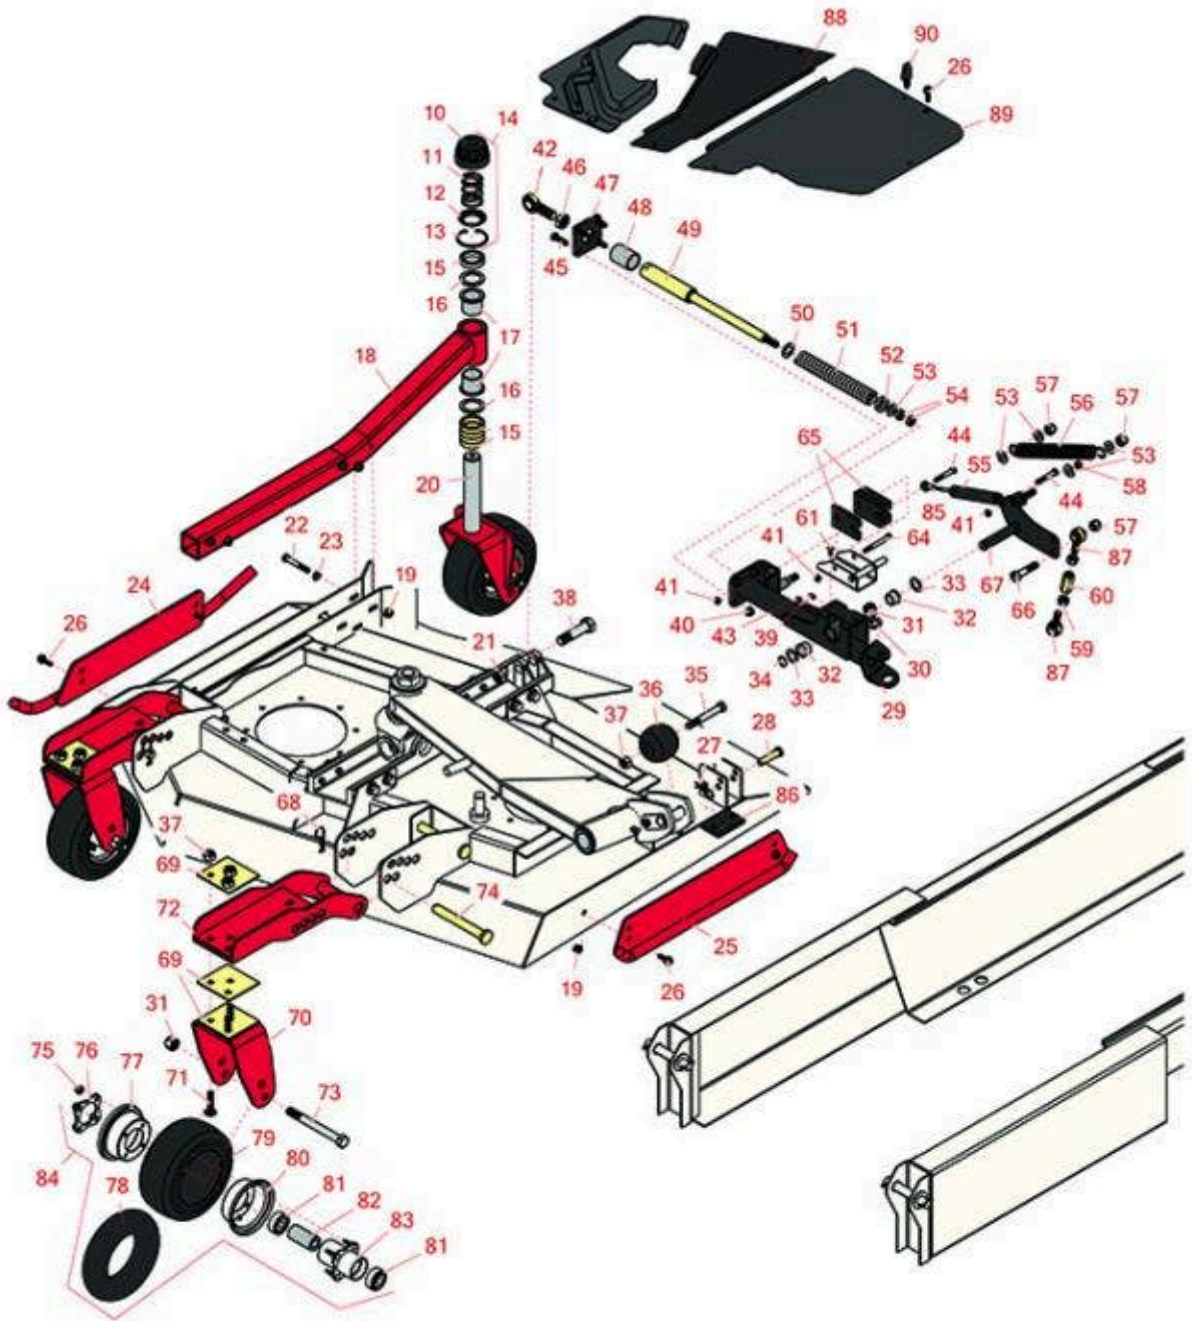

# Replaces Toro Groundsmaster 4000-D Parts

Rotary Mower - Model 30448

Right-Hand Deck Caster Arms and Wheels

All original equipment manufacturers names and part numbers are used for identification purposes only, and we are in no way implying that our products are original equipment parts. Prices subject to change without notice.

# Replaces Toro Groundsmaster 4000-D Parts

Rotary Mower - Model 30448

Right-Hand Deck Caster Arms and Wheels

Item No	R&R Part No.	OEM Part No.	Description	Qty Req	Order Quantity
10	<b>R92-8861</b>	92-5582, 92-8861	Cap - HOC	1	
11	<b>R92-9726</b>	92-9726	Spring - Compression	1	
12	<b>R92-5583</b>	92-5583	Washer- Cap	1	
13	<b>R92-5581</b>	92-5581	Ring - Retaining	1	
14	<b>R92-9727</b>	92-9727	Cap Assy - HOC	1	
15	<b>R69-1510</b>	69-1510	Spacer - 1/2 Caster Fork	5	
16	<b>R69-6860</b>	69-6860	Washer - 1/8 - Caster Wheel	2	
17	<b>R69-6470</b>	69-6470	Bushing - Flanged	2	
18	<b>R100-8093</b>	100-8093, 127-3741	Castor Arm Assy - Incl Bushings	1	
<i>Tech Note: Ser #310000001-310999999:</i>					
18	<b>R127-3740</b>	127-3740	Side Castor Arm Assy - Incl Bushings	1	
<i>Tech Note: Ser# 314000001-314999999:</i>					
19	<b>R104-8301</b>	104-8301, 104-9301, 109-6658, 133-7570	Locknut - 3/8-16 Nylon Flanged	9	
20	<b>R104-0762-01</b>	104-0762-01	Caster Fork	1	
21	<b>R3296-51</b>	3296-51, 3296-81	Nut - Nylon Lock 3/4-10 Gr 8	1	
22	<b>R400274</b>	01-178-0626, 112-7161, 3224-11, 400274	Bolt - Hex HD 3/8-16 x 2-1/2 GR5	10	