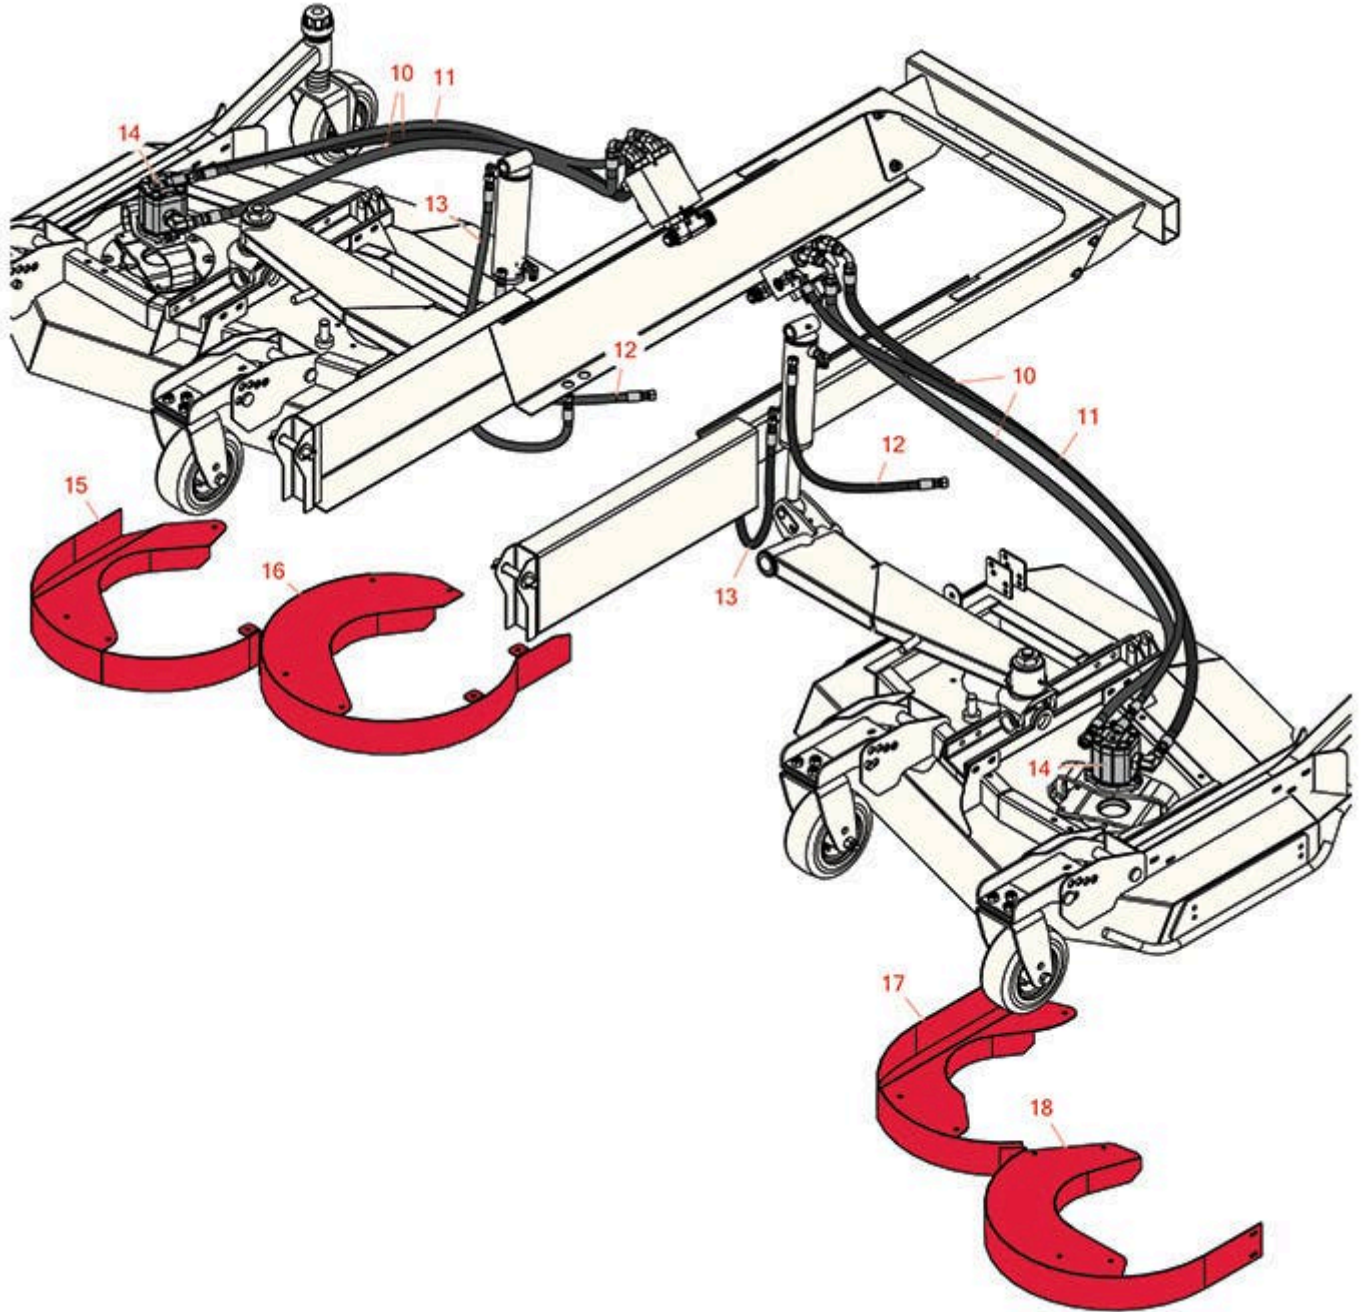

# Replaces Toro Groundsmaster 4000-D

## Parts

Rotary Mower - Model 30448

Right-Hand & Left-Hand Deck Hydraulics and Discharge Chambers

All original equipment manufacturers names and part numbers are used for identification purposes only, and we are in no way implying that our products are original equipment parts. Prices subject to change without notice.

# Replaces Toro Groundsmaster 4000-D Parts

*Rotary Mower - Model 30448*

*Right-Hand & Left-Hand Deck Hydraulics and Discharge  
Chambers*

Item No	R&R Part No.	OEM Part No.	Description	Qty Req	Order Quantity
10	<b>R104-2263</b>	104-2263	Hydraulic Hose Assy	4	
11	<b>R104-2265</b>	104-2265	Hydraulic Hose Assy	2	
12	<b>R100-5629</b>	100-5629	Hydraulic Hose Assy	2	
13	<b>R100-5630</b>	100-5630	Hydraulic Hose Assy	2	
14	<b>R99-5489</b>	99-5489	Hydraulic Motor	2	
14	<b>R127-3694</b>	127-3694	Hydraulic Motor	2	
15	<b>R104-2203-01</b>	104-2203-01	Outer Chamber Assy	1	
16	<b>R104-2204-01</b>	104-2204-01	Inner Chamber Assy	1	
17	<b>R104-2205-01</b>	104-2205-01	Inner Chamber Assy	1	
18	<b>R120-4132-01</b>	120-4132-01	Outer Chamber Assy	1	
18	<b>R104-2206-01</b>	104-2206-01	Outer Chamber Assy	1	