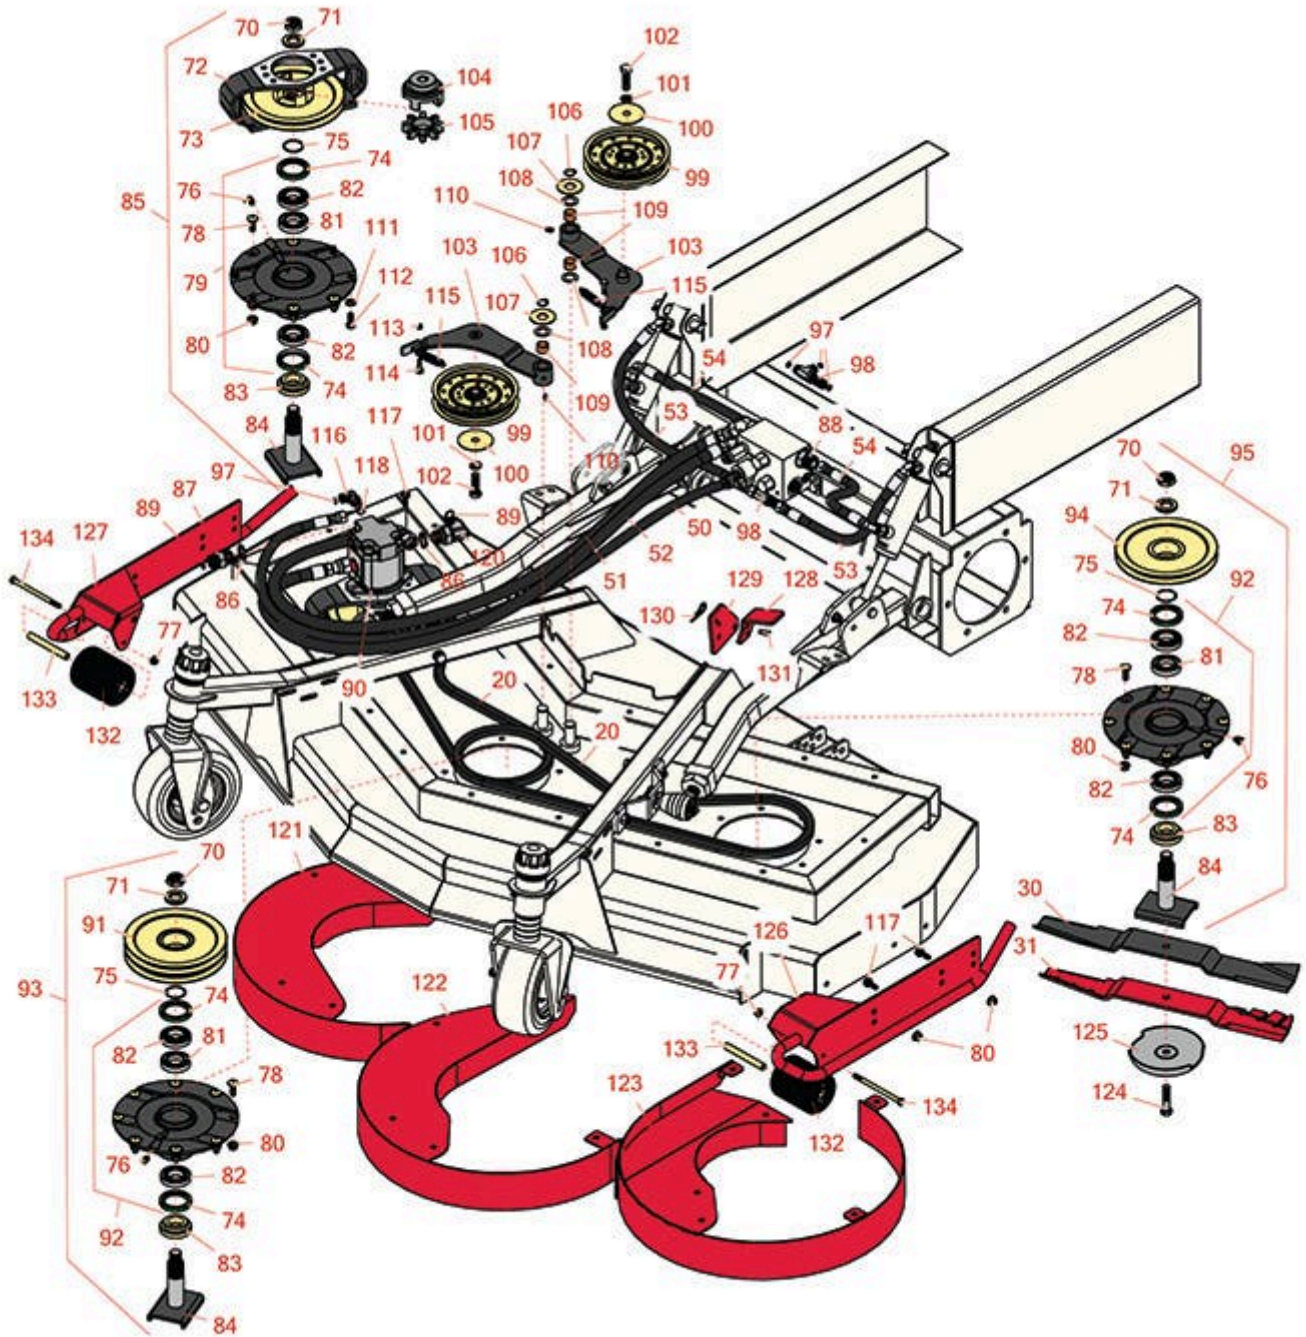

Replaces Toro Groundsmaster 4000-D Parts

Rotary Mower - Model 30448
Front Deck Hydraulics and Spindles

All original equipment manufacturers names and part numbers are used for identification purposes only, and we are in no way implying that our products are original equipment parts. Prices subject to change without notice.

Replaces Toro Groundsmaster 4000-D Parts

Rotary Mower - Model 30448
Front Deck Hydraulics and Spindles

Item No	R&R Part No.	OEM Part No.	Description	Qty Req	Order Quantity
Belts					
20	R55-7660	108-8076	Belt - V Rotary Deck	2	
Rotary Blades Available					
30	R92-5608	92-5608, 92-5608-03	Mower Blade - 21.75 in	3	
31	R92-5608M	104-1303, 107-0214-03	Mower Blade - Mulcher 21.75	3	
Hoses					
50	R112-9126	112-9126	Hydraulic Hose Assy - w/Protective Sleeve	1	
51	R104-2260	104-2260	Hydraulic Hose Assy	1	
52	R104-2261	104-2261	Hydraulic Hose Assy	1	
53	R92-7595	92-7595	Hydraulic Hose Assy	2	
54	R104-2234	104-2234	Hydraulic Hose Assy	2	
Other Parts Available					
70	R32127-46	32127-46, 3296-60	Locknut	3	
71	R104-8322	104-8322, 120-5576	Washer - Spindle Shaft Hardened	3	
72	R104-3544	104-3544	Mount - Motor Drive	1	
73	R104-3545	104-3545	Pulley - Drive	1	
74	R253-154	253-154	Seal - Spindle	6	
75	R106-7159	106-7159	O-Ring	3	
76	R302-60	302-60	Zerk - Grease 90 Deg.	3	