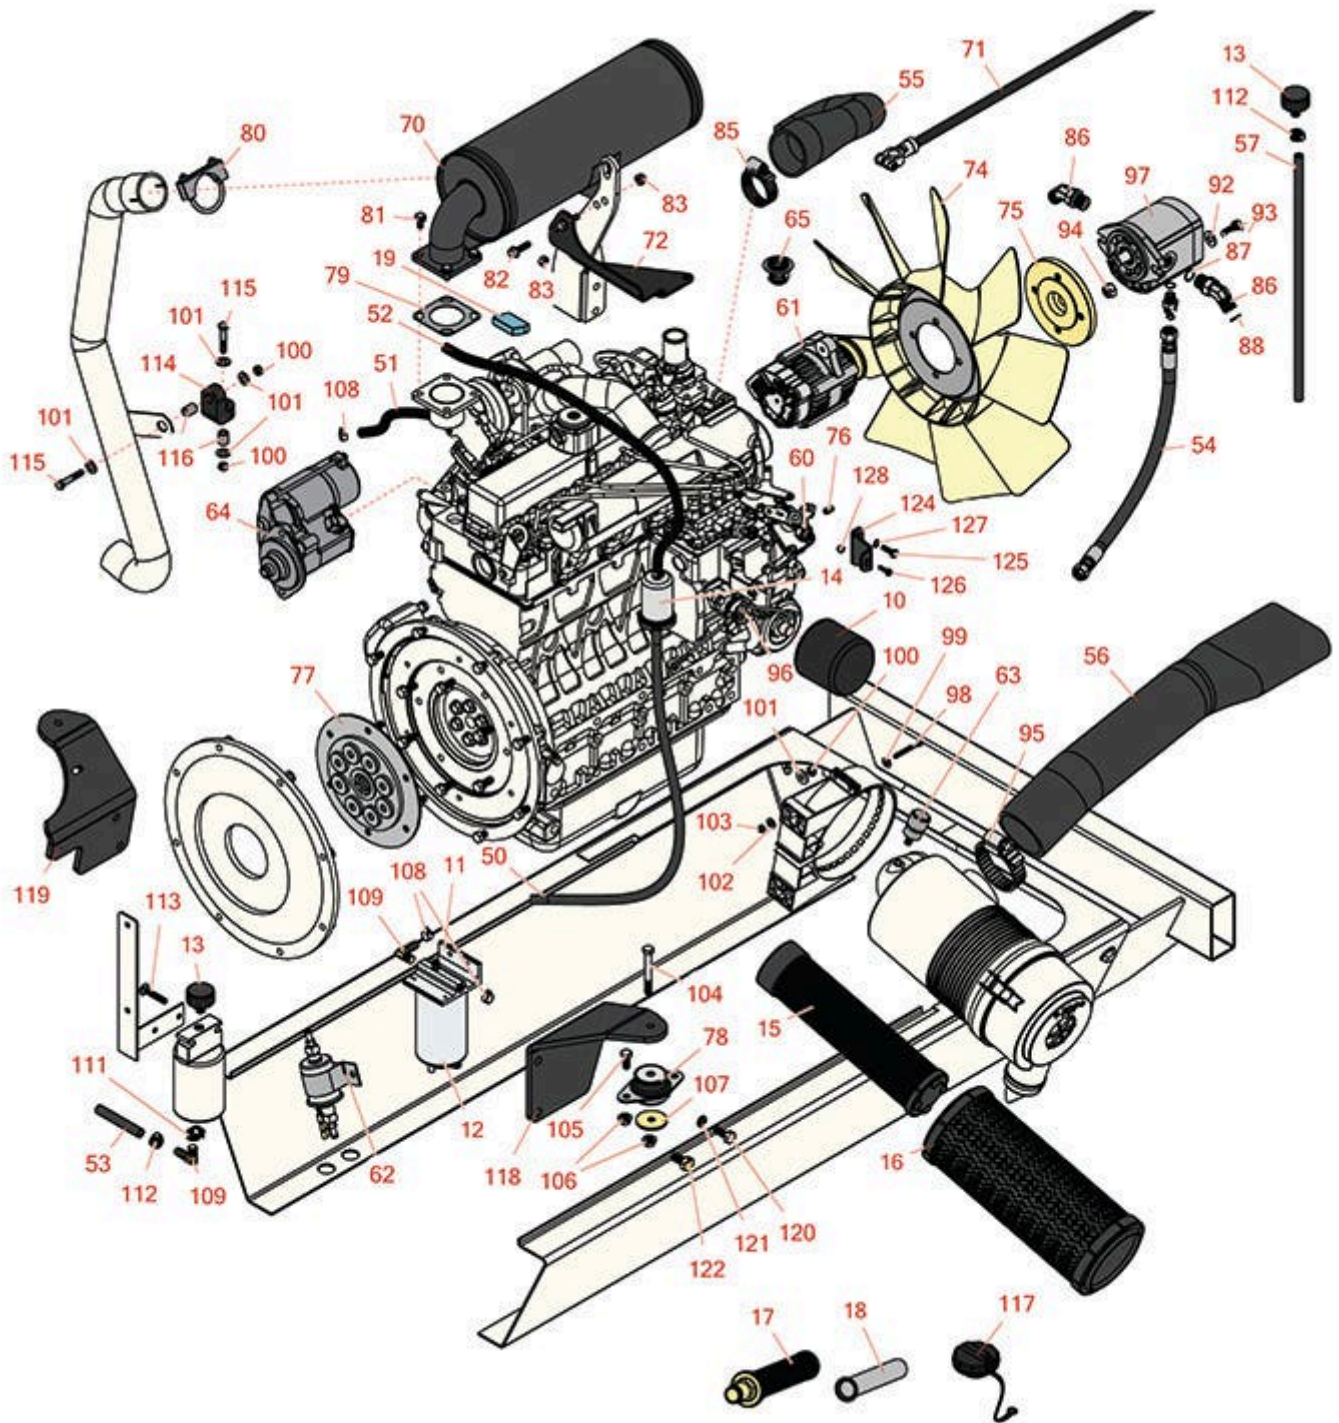

Replaces Toro Groundsmaster 4000-D

Parts

Rotary Mower - Model 30448
Engine

All original equipment manufacturers names and part numbers are used for identification purposes only, and we are in no way implying that our products are original equipment parts. Prices subject to change without notice.

Replaces Toro Groundsmaster 4000-D

Parts

Rotary Mower - Model 30448
Engine

Item No	R&R Part No.	OEM Part No.	Description	Qty Req	Order Quantity
17	R104-7546	104-7546, 104-7546`	Strainer - Tank	1	
18	R61-2790	61-2790	Screen - Filler - Hyd Oil	1	
19	RX1624105670	98-9493, 99-9430	Kubota Element - Breather	1	
Hoses					
50	R109-0274	109-0274	Hose- Fuel	1	
51	R110-3254	110-3254, 75-4706	Hose-Fuel	1	
52	R110-3257	110-3257, 63-7630	Hose-Fuel	1	
53	R110-4100	110-4100, 92-6068	Hose-Fuel	1	
54	R115-3756	115-3756	Hydraulic Hose Assy	1	
55	R117-2396	117-2396	Hose - Air Cleaner	1	
56	R114-3846	114-3846	Hose - Air Cleaner	1	
57	R110-3255	110-3255	Hose - Fuel	1	
Gauges & Controls					
60	RX1545139012	98-91416, 98-9416	Kubota Sensor - Oil Pressure	1	
61	R98-7693	107-0145, 98-7693	Alternator Assy	1	
62	R110-8806	110-8806	Fuel Pump and Filter Assy	1	
63	R104-3563	104-3563	Indicator - Service	1	
64	RX1749063014	115-8603	Kubota Starter Assy	1	