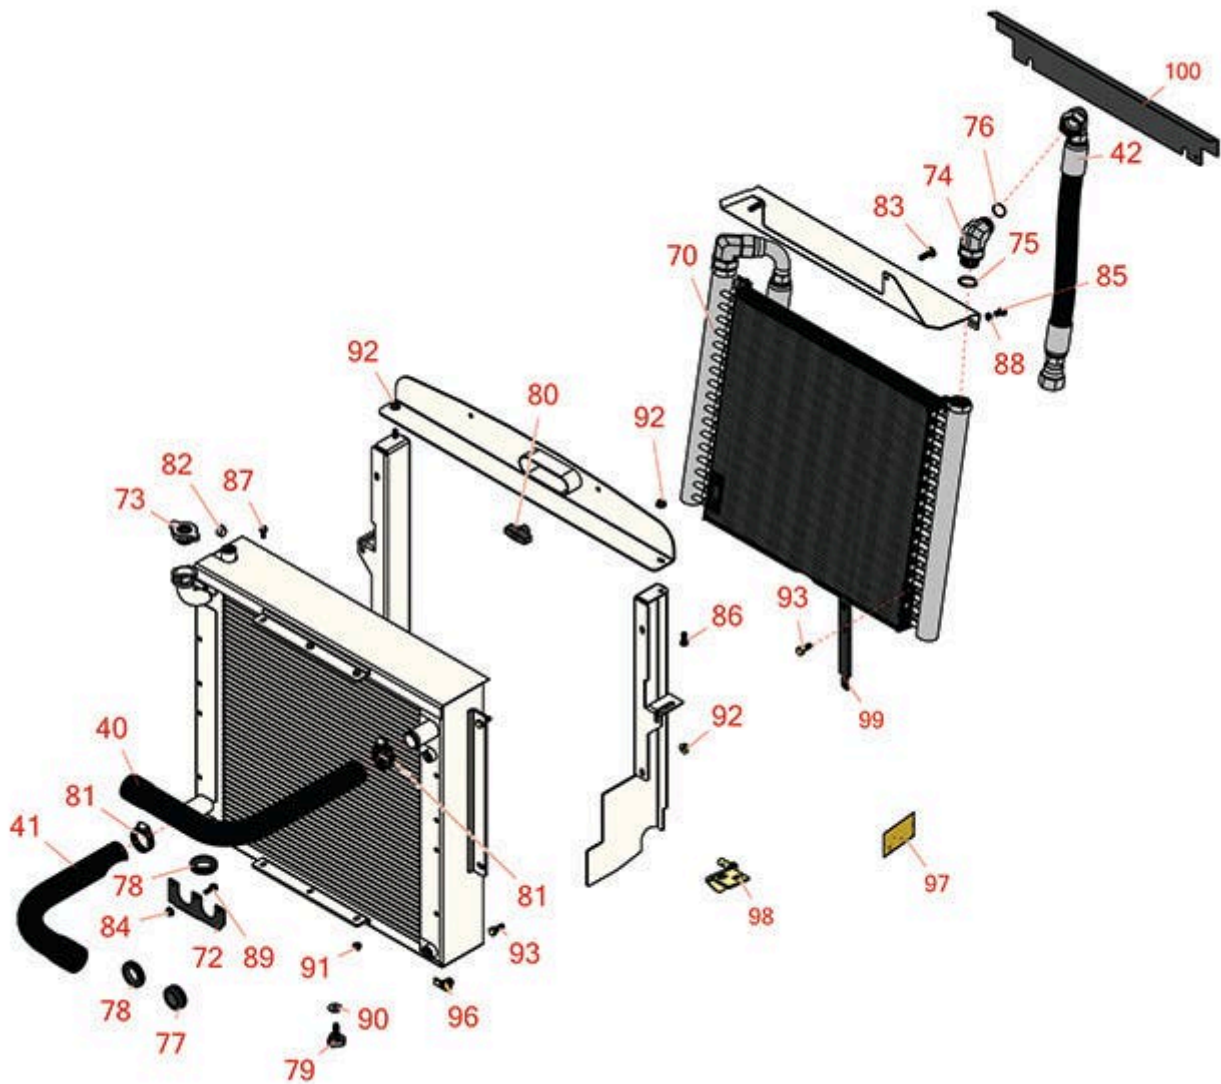

# Replaces Toro Groundsmaster 4000-D

## Parts

Rotary Mower - Model 30448  
Radiator & Air Intake

All original equipment manufacturers names and part numbers are used for identification purposes only, and we are in no way implying that our products are original equipment parts. Prices subject to change without notice.

# Replaces Toro Groundsmaster 4000-D Parts

Rotary Mower - Model 30448  
Radiator & Air Intake

Item No	R&R Part No.	OEM Part No.	Description	Qty Req	Order Quantity
<b>Hoses</b>					
40	<b>R114-3831</b>	114-3831	Hose- Radiator - Upper	1	
41	<b>R114-3832</b>	114-3832	Hose - Radiator - Lower	1	
42	<b>R115-3771</b>	115-3771	Hydraulic Hose Assy	2	
<b>Other Parts Available</b>					
70	<b>R150955</b>	110-0485	Cooler - Hydraulic Oil	1	
72	<b>R106-6773-03</b>	104-8311, 106-6773-03	Plate	2	
73	<b>R93-5957</b>	93-5957	Cap - Radiator	1	
74	<b>R104-3796</b>	104-3796, 104-8315	Hydraulic Fitting - 90 Deg	2	
75	<b>R237-81</b>	237-81, 237.81, 327-81	O-Ring	2	
76	<b>R340-65</b>	340-65	O-Ring	2	
77	<b>R237-165</b>	237-165	Grommet	2	
78	<b>R240-3</b>	240-3	Grommet- Rubber	1	
79	<b>R95-9648</b>	95-9648	Knob - 3/8-16 Thread	2	
80	<b>R98-7134</b>	20-0860, 98-7134, Aug-90, Dec-10	Knob - Handle	2	
81	<b>R2412-111</b>	2412-111	Clamp - Hose - Worm	4	
82	<b>R92-2379</b>	92-2379	Clamp - Hose	3	
83	<b>R3230-22</b>	3230-22, R3230-22	Bolt - Carriage 5/16-18 x 1	2	

# Replaces Toro Groundsmaster 4000-D Parts

*Rotary Mower - Model 30448  
Radiator & Air Intake*

Item No	R&R Part No.	OEM Part No.	Description	Qty Req	Order Quantity
84	<b>R32128-33</b>	32128-33	Nut - 1/4-20 Flanged Serr	4	
85	<b>R322-2</b>	322-2, 513338P	Bolt - Hex HD 5/16-18 x 5/8	6	
86	<b>R3234-47</b>	3234-47	Bolt - Flanged Hx HD	2	
87	<b>R99-6810</b>	99-6810	Bolt - 1/4-20 x 5/8 Hwh	3	
88	<b>R3253-4</b>	01-166-0110, 01-166-0510, 23-10-GD, 24-7170, 30-8520, 3253-4, 42-9850, 48-9350, 48-9360, 48-9570, 68-9420, 99-7577	Washer - Lock 5/16 Zinc	6	
89	<b>R3234-33</b>	3234-33	Bolt - 1/4-20 x 3/4 Serr Hex Flanged	4	