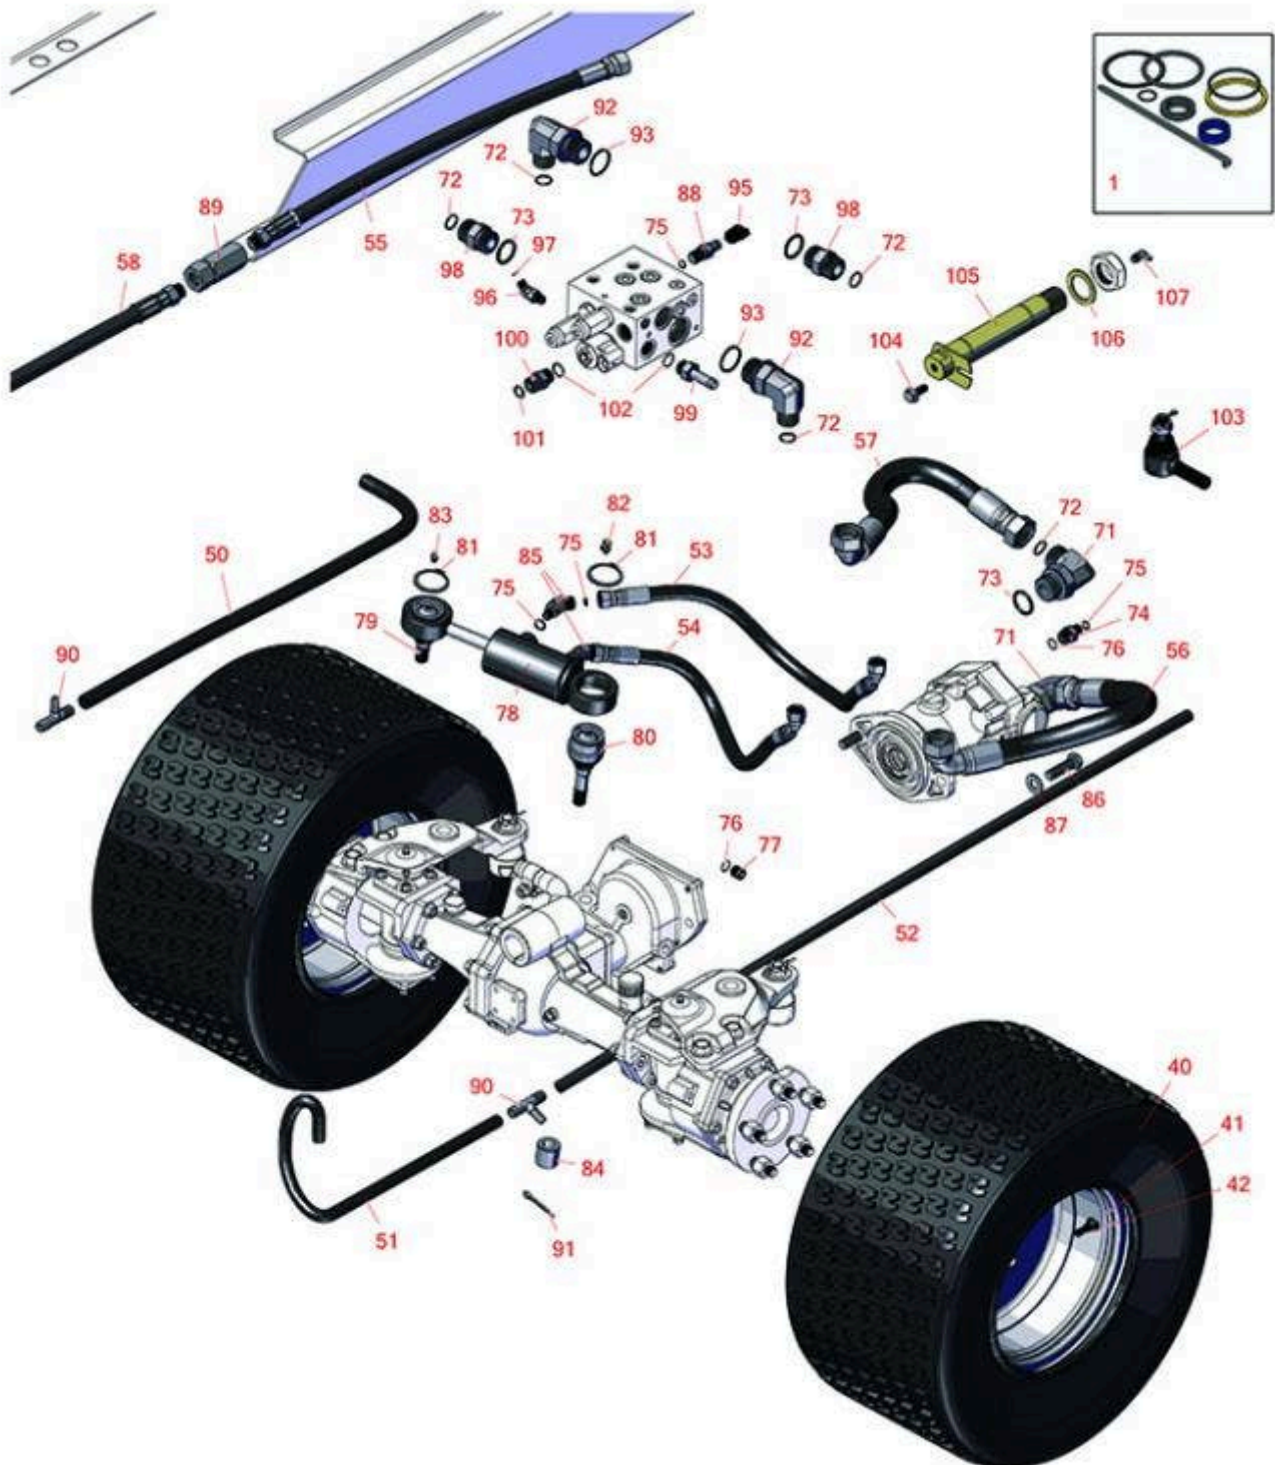

Replaces Toro Groundsmaster 4000-D

Parts

Rotary Mower - Model 30448
Rear Wheels

All original equipment manufacturers names and part numbers are used for identification purposes only, and we are in no way implying that our products are original equipment parts. Prices subject to change without notice.

Replaces Toro Groundsmaster 4000-D

Parts

Rotary Mower - Model 30448

Rear Wheels

Item No	R&R Part No.	OEM Part No.	Description	Qty Req	Order Quantity
1	R107-0245	107-0245	Seal Kit - Fits R105-0775 Hyd Cyl	1	
Tires					
40	RCT6L07411		Tire - 20x10-10 6 Ply Turf Master	2	
41	R100-2582	100-2582, 217-120, 217-125	Rim - Rear Tire 10 x 7	2	
42	R232-27	232-27, 232-31	Stem - Valve w/ Cap	2	
Hoses					
50	R110-6153	110-6153	Hose	1	
51	R100-5607	100-5607	Hose	1	
52	R115-8466	115-8466	Hose	1	
53	R92-7538	92-7538	Hydraulic Hose Assy	1	
54	R92-7539	92-7539	Hydraulic Hose Assy	1	
55	R100-5617	100-5617	Hydraulic Hose Assy	1	
56	R100-5579	100-5579	Hydraulic Hose Assy	1	
57	R104-3502	104-3502	Hydraulic Hose Assy	1	
58	R104-2237	104-2237	Hydraulic Hose Assy	1	
Other Parts Available					
71	R340-142	340-142, 95-1692	Hydraulic Fitting - 90 Deg	2	
72	R237-58	237-58	O-Ring	6	