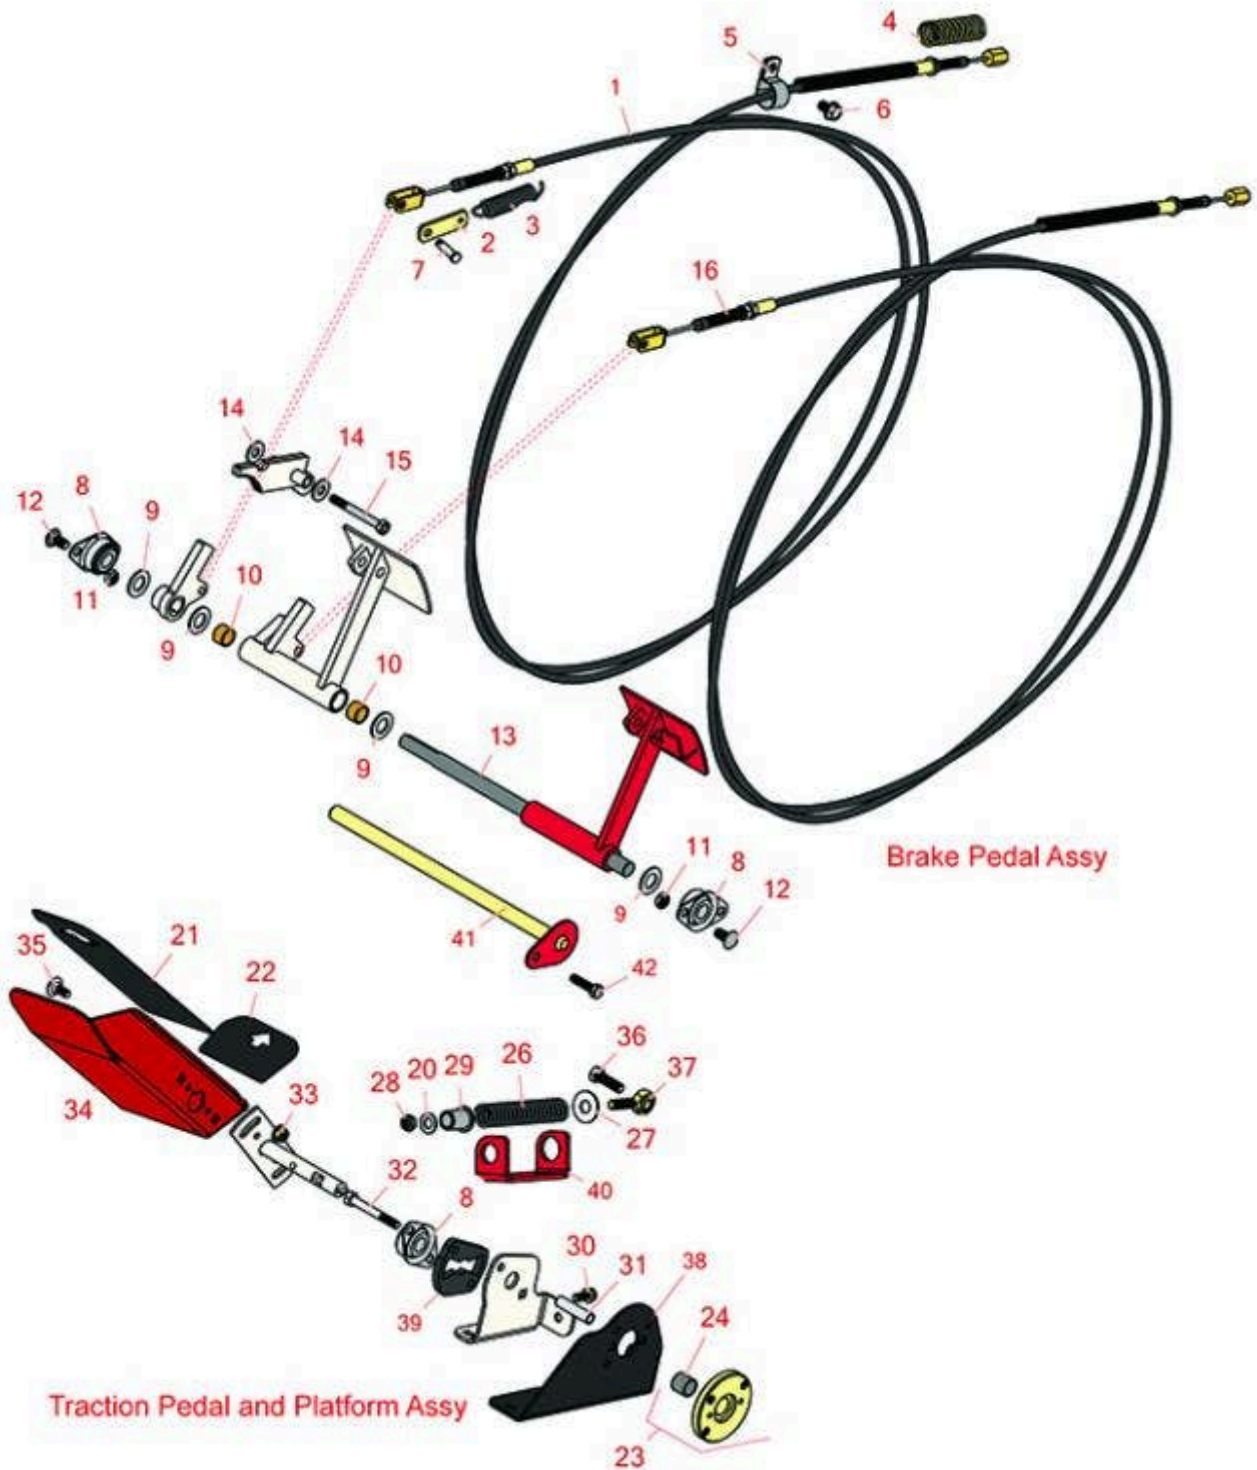

Replaces Toro Groundsmaster 4000-D

Parts

Rotary Mower - Model 30605

Brake Pedal And Linkage

All original equipment manufacturers names and part numbers are used for identification purposes only, and we are in no way implying that our products are original equipment parts. Prices subject to change without notice.

Replaces Toro Groundsmaster 4000-D Parts

*Rotary Mower - Model 30605
Brake Pedal And Linkage*

Item No	R&R Part No.	OEM Part No.	Description	Qty Req	Order Quantity
1	R120-8898	120-8898	Cable - Brake - RH	1	
2	R100-5540	100-5540	Strap - Brake	2	
3	R93-5262	93-5262	Spring - Extension	2	
4	R94-3088	94-3088	Spring - Compression	2	
5	R2412-4	2412-4, Oct-70, Oct-80	Clamp - 3/4 in	2	
6	R32144-69	32144-69	Bolt - Hx HD	2	
7	R283-61	283-61, 86-2140, N/A, R3296-12	Pin - Clevis 5/16 x 1-1/8	2	
8	R256-236	256-236, Oct-40	Bearing - 5/8 Flanged 2 Bolt	2	
9	R3256-69	3256-69	Washer - Flat	4	
10	R256-42	256-42	Bushing	4	
11	R3296-59	3296-59	Locknut - 3/8-16 Nylon Jam	1	
12	R3231-21	3231-21	Screw - 3/8-16 x 3/4 Carriage	2	
13	R132-6288-01	132-6288-01	Brake Pedal - LH	1	

Replaces Toro Groundsmaster 4000-D Parts

Rotary Mower - Model 30605
Brake Pedal And Linkage

Item No	R&R Part No.	OEM Part No.	Description	Qty Req	Order Quantity
14	R453009	01-166-0400, 24-10-BD, 24-9-AD, 32-9650, 3256-2, 3256-23, 3256-3, 3256-67, 3290-217, 3556-3, 4-2390, 7-0152	Washer - Flat 5/16 SAE	2	
15	R322-13	01-150-1680, 01-178-0522, 322-13, 3223-9	Screw - Hxx HD	1	
16	R120-8899	120-8899	Cable - Brake - LH	1	
20	R453011	01-166-0100, 01-166-0120, 01-166-0270, 01-166-0500, 01-166-0600, 01-166-0620, 132-4593, 2356-3, 237-12, 24-10-AD, 24-11-AD, 24-11-BD, 24-12-AD, 24-12-BD, 30-9310, 32-8190, 3256-24, 3256-3, 3256-36, 3256-4, 453011, 47-9950, 48-9220, 513458, 7-0052	Washer - Flat 3/8 SAE Y/Zinc	1	
21	R93-5347	93-5347	Abrasive - Pedal	1	