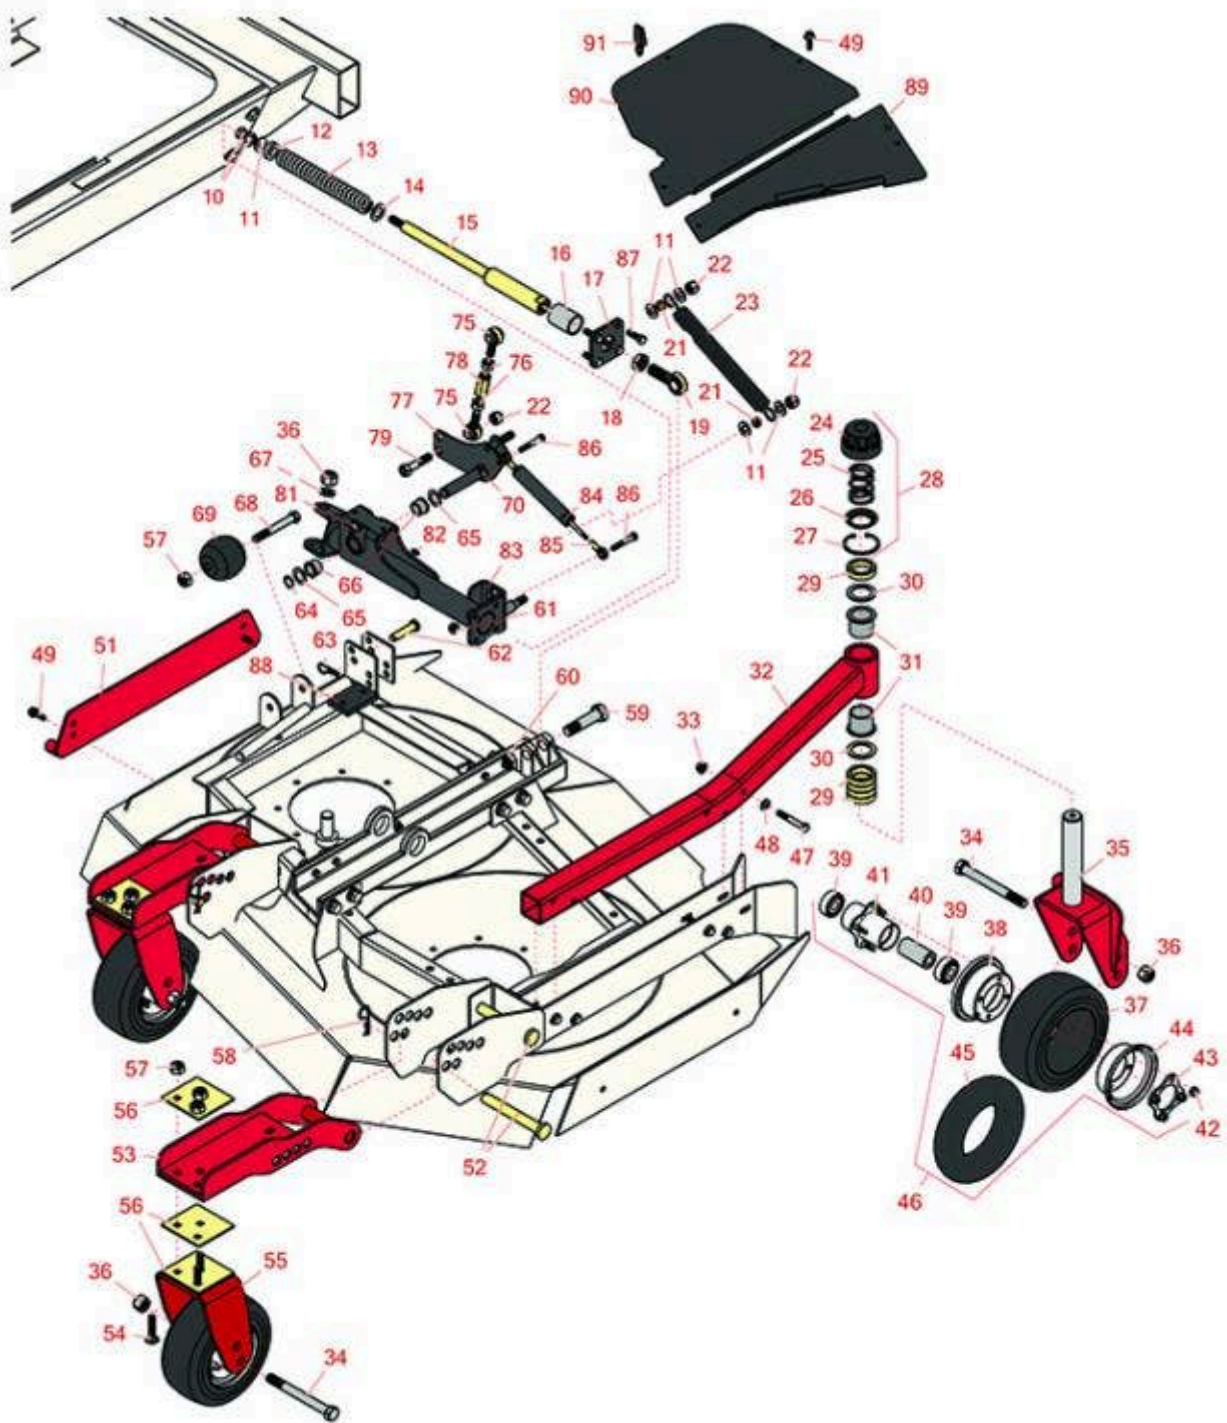

Replaces Toro Groundsmaster 4000-D Parts

Rotary Mower - Model 30605

Left-Hand Deck Caster Arms and Wheels

All original equipment manufacturers names and part numbers are used for identification purposes only, and we are in no way implying that our products are original equipment parts. Prices subject to change without notice.

Replaces Toro Groundsmaster 4000-D Parts

Rotary Mower - Model 30605

Left-Hand Deck Caster Arms and Wheels

Item No	R&R Part No.	OEM Part No.	Description	Qty Req	Order Quantity
10	R443118	01-188-0813, 22-15-AJD, 3217-9	Nut - 1/2-13 Zinc	2	
11	R3256-26	01-166-0540, 01-166-0820, 17-2530, 24-13-BD, 30-8570, 3256-26, 356206, 48-9390	Washer - 1/2 in	13	
12	R105-4552	105-4552	Bearing - Plastic	1	
13	R100-8138	100-8138	Spring-Compression	1	
14	R105-4551	105-4551	Washer- Flat	1	
15	R105-4548	105-4548	Shaft - Spring	1	
16	R105-4550	105-4550	Bushing - Straight	1	
17	R105-2807-03	105-2807-03	Plate	1	
18	R3220-7	01-191-1216, 3220-7, Mar-03	Nut - 3/4-16 Jam Zinc	1	
19	R105-2806	105-2806	Rod End	1	
21	R104-7521	104-7521	Bushing	2	
22	RF5003	32127-29, 32131-5, 32132-5, 3296-23	Locknut - ESNA 1/2-13	3	
23	R104-7520	104-7520	Spring - Damper	1	
24	R92-8861	92-5582, 92-8861	Cap - HOC	1	