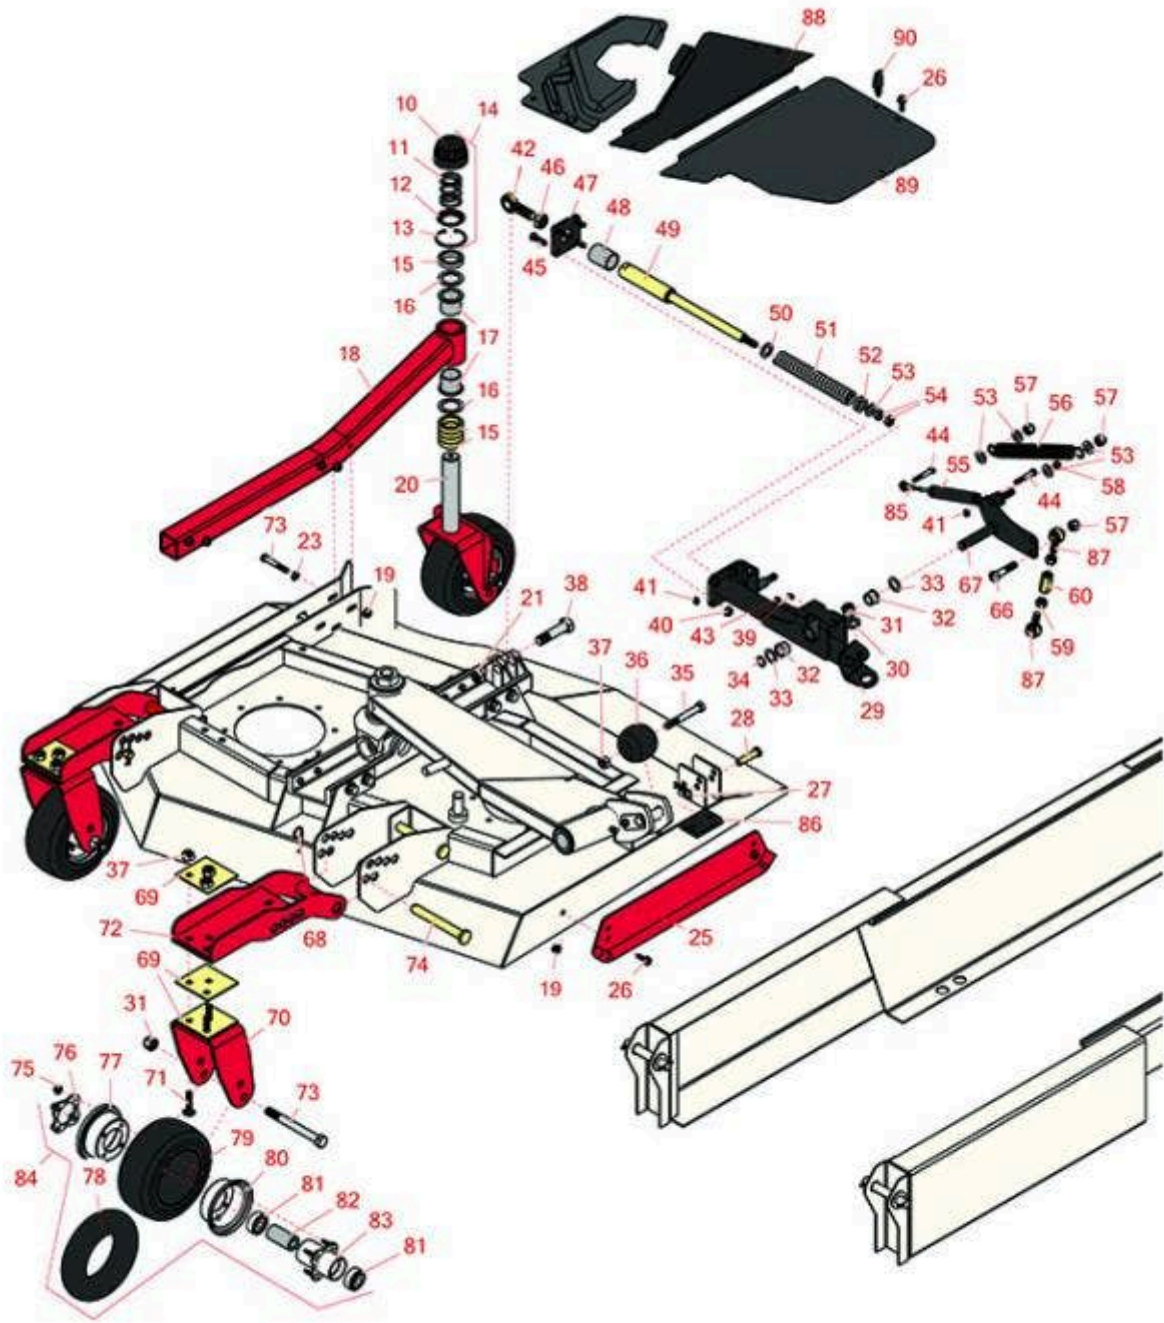

Replaces Toro Groundsmaster 4000-D Parts

Rotary Mower - Model 30605

Right-Hand Deck Caster Arms and Wheels

All original equipment manufacturers names and part numbers are used for identification purposes only, and we are in no way implying that our products are original equipment parts. Prices subject to change without notice.

Replaces Toro Groundsmaster 4000-D Parts

Rotary Mower - Model 30605
Right-Hand Deck Caster Arms and Wheels

Item No	R&R Part No.	OEM Part No.	Description	Qty Req	Order Quantity
10	R92-8861	92-5582, 92-8861	Cap - HOC	1	
11	R92-9726	92-9726	Spring - Compression	1	
12	R92-5583	92-5583	Washer- Cap	1	
13	R92-5581	92-5581	Ring - Retaining	1	
14	R92-9727	92-9727	Cap Assy - HOC	1	
15	R69-1510	69-1510	Spacer - 1/2 Caster Fork	5	
16	R69-6860	69-6860	Washer - 1/8 - Caster Wheel	2	
17	R69-6470	69-6470	Bushing - Flanged	2	
18	R100-8093	100-8093, 127-3741	Castor Arm Assy - Incl Bushings	1	
<i>Tech Note: Ser# 313000001-313999999:</i>					
18	R127-3740	127-3740	Side Castor Arm Assy - Incl Bushings	1	
<i>Tech Note: Ser# 314000001-316000500:</i>					
18	R132-6167	132-6167	Side Castor Arm Assy - Incl Bushings	1	
<i>Tech Note: Ser# 400000000-999999999:</i>					
19	R104-8301	104-8301, 104-9301, 109-6658, 133-7570	Locknut - 3/8-16 Nylon Flanged	9	
20	R104-0762-01	104-0762-01	Caster Fork	1	
<i>Tech Note: Ser# 314000001-315999999:</i>					
20	R130-2736-01	130-2736-01	Caster Fork	1	
<i>Tech Note: Ser# 400000000-999999999:</i>					