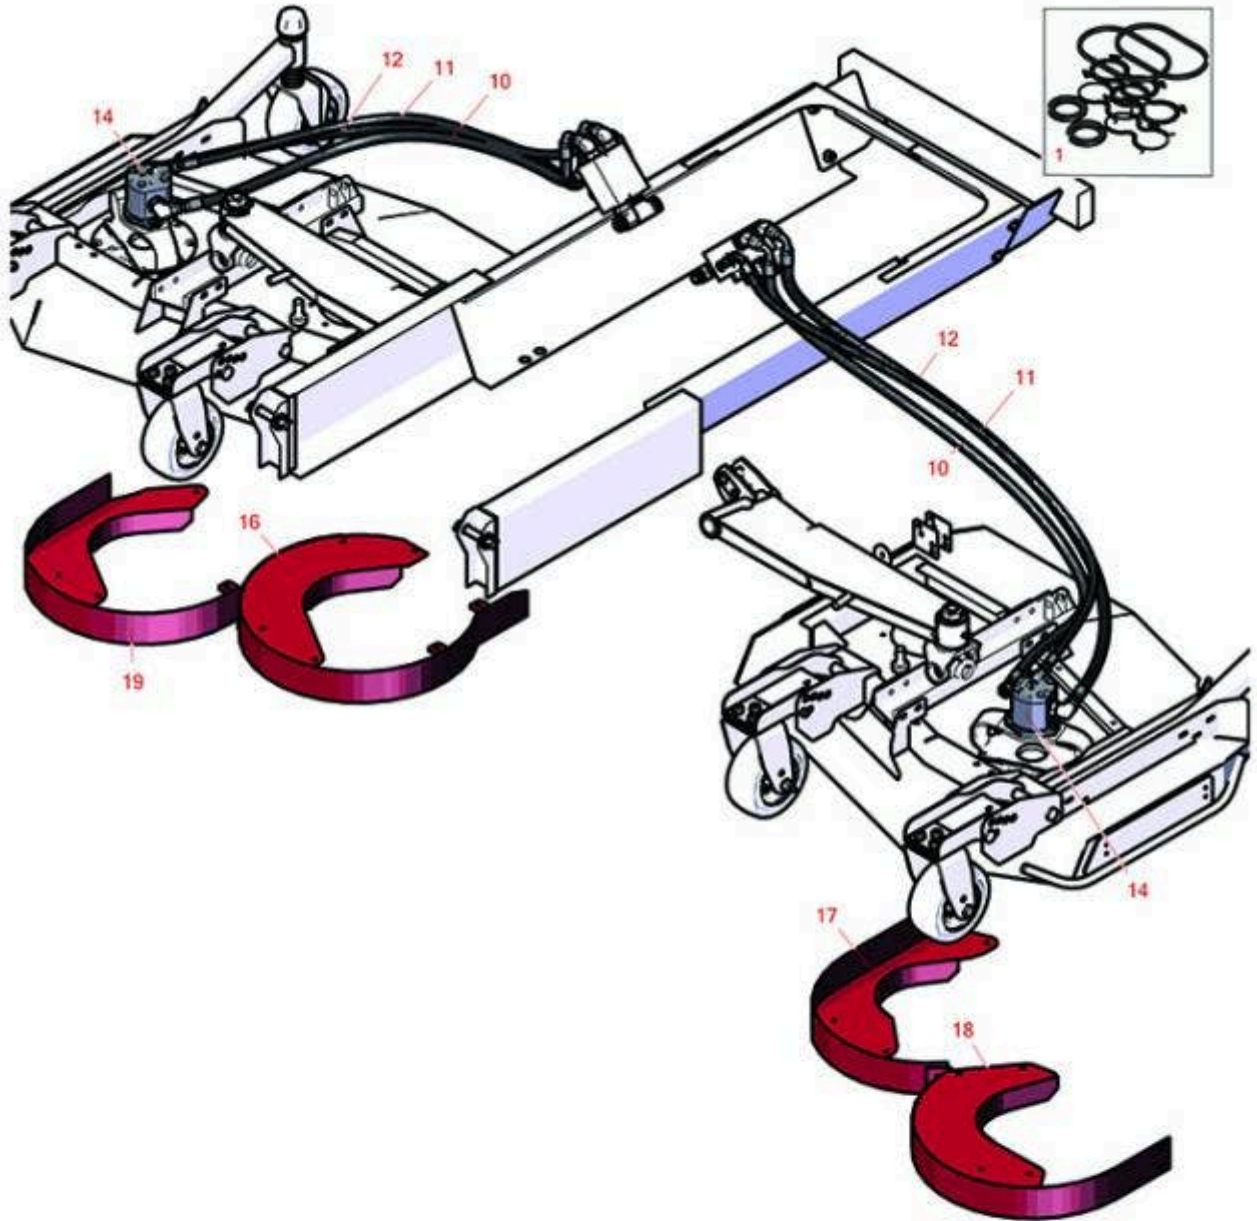

# Replaces Toro Groundsmaster 4000-D Parts

Rotary Mower - Model 30605

Right-Hand & Left-Hand Deck Hydraulics and Discharge  
Chambers

All original equipment manufacturers names and part numbers are used for identification purposes only, and we are in no way implying that our products are original equipment parts. Prices subject to change without notice.

# Replaces Toro Groundsmaster 4000-D Parts

*Rotary Mower - Model 30605*

*Right-Hand & Left-Hand Deck Hydraulics and Discharge  
Chambers*

Item No	R&R Part No.	OEM Part No.	Description	Qty Req	Order Quantity
<b>Overhaul Kits</b>					
1	<b>R114-5620</b>	114-5620	Seal Kit - Fits R127-3694 Hyd Motor	2	
<b>Hoses</b>					
10	<b>R120-8959</b>	120-8959	Hydraulic Hose Assy	2	
11	<b>R104-2265</b>	104-2265	Hydraulic Hose Assy	2	
12	<b>R132-6116</b>	132-6116	Hydraulic Hose Assy	2	
14	<b>R99-5489</b>	99-5489	Hydraulic Motor	2	
14	<b>R127-3694</b>	127-3694	Hydraulic Motor	2	
<b>Other Parts Available</b>					
16	<b>R104-2204-01</b>	104-2204-01	Inner Chamber Assy	1	
17	<b>R104-2205-01</b>	104-2205-01	Inner Chamber Assy	1	
18	<b>R120-4132-01</b>	120-4132-01	Outer Chamber Assy	1	
19	<b>R104-2203-01</b>	104-2203-01	Outer Chamber Assy	1	
19	<b>R130-2680-01</b>	130-2680-01	Outer Chamber Assy	1	