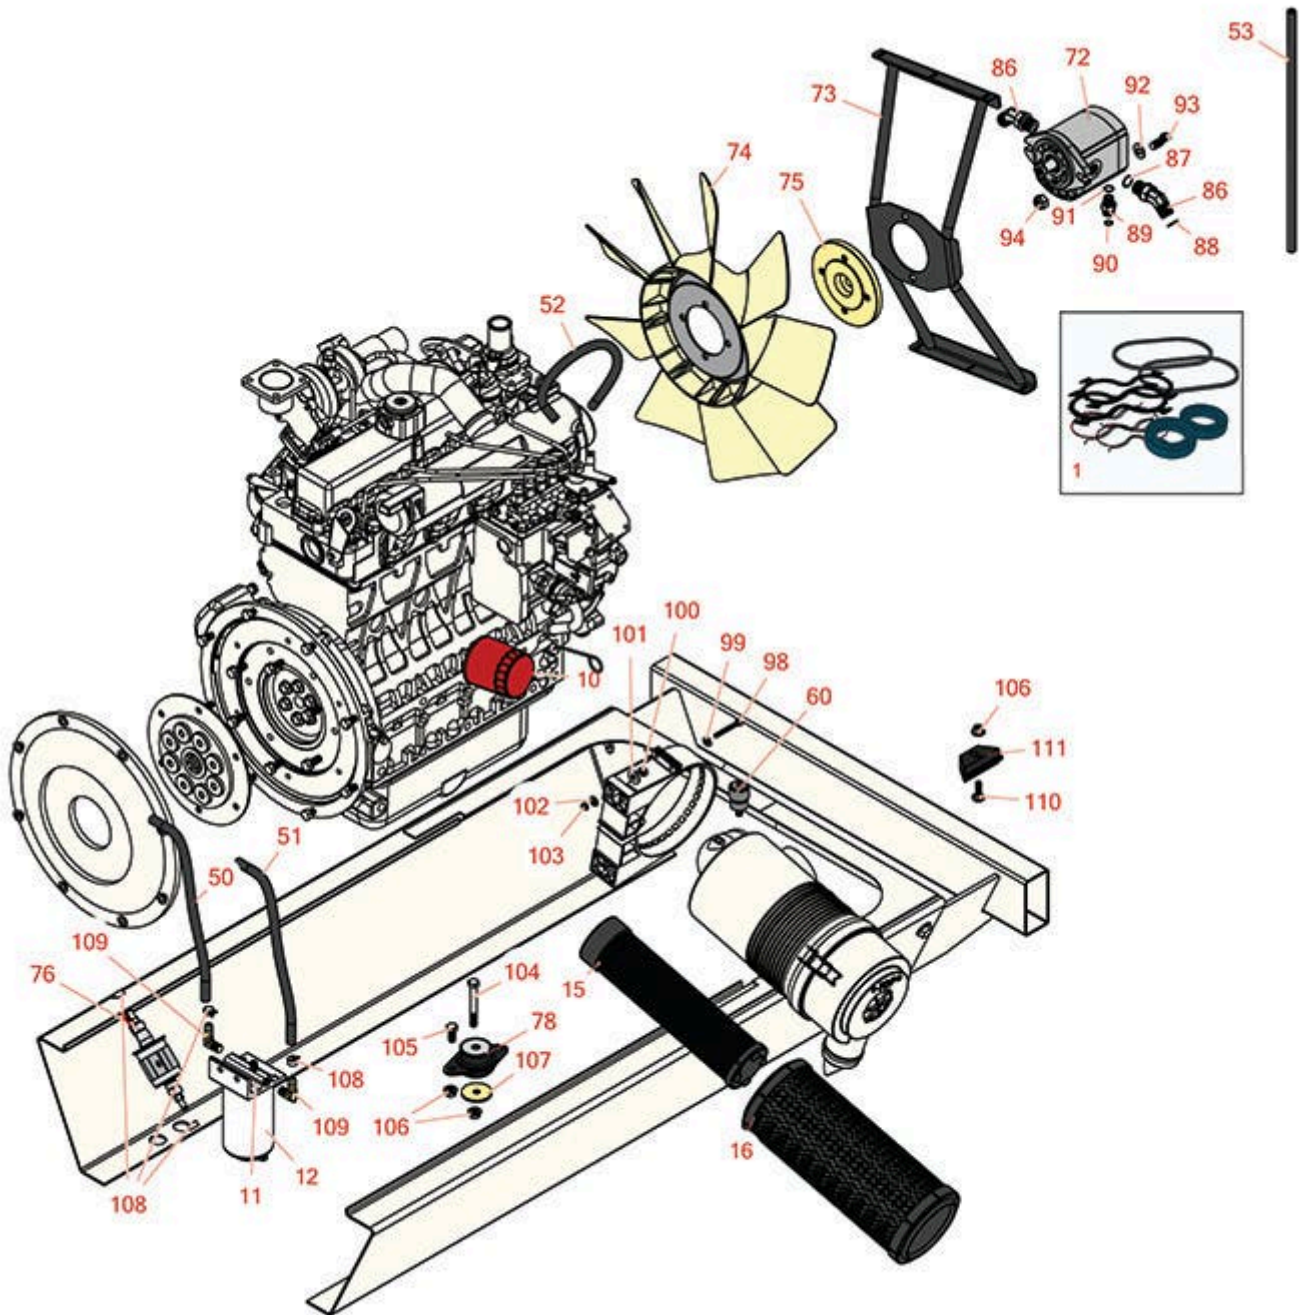

Replaces Toro Groundsmaster 4000-D

Parts

Rotary Mower - Model 30605

Engine

All original equipment manufacturers names and part numbers are used for identification purposes only, and we are in no way implying that our products are original equipment parts. Prices subject to change without notice.

Replaces Toro Groundsmaster 4000-D

Parts

Rotary Mower - Model 30605
Engine

Item No	R&R Part No.	OEM Part No.	Description	Qty Req	Order Quantity
---------	--------------	--------------	-------------	---------	----------------