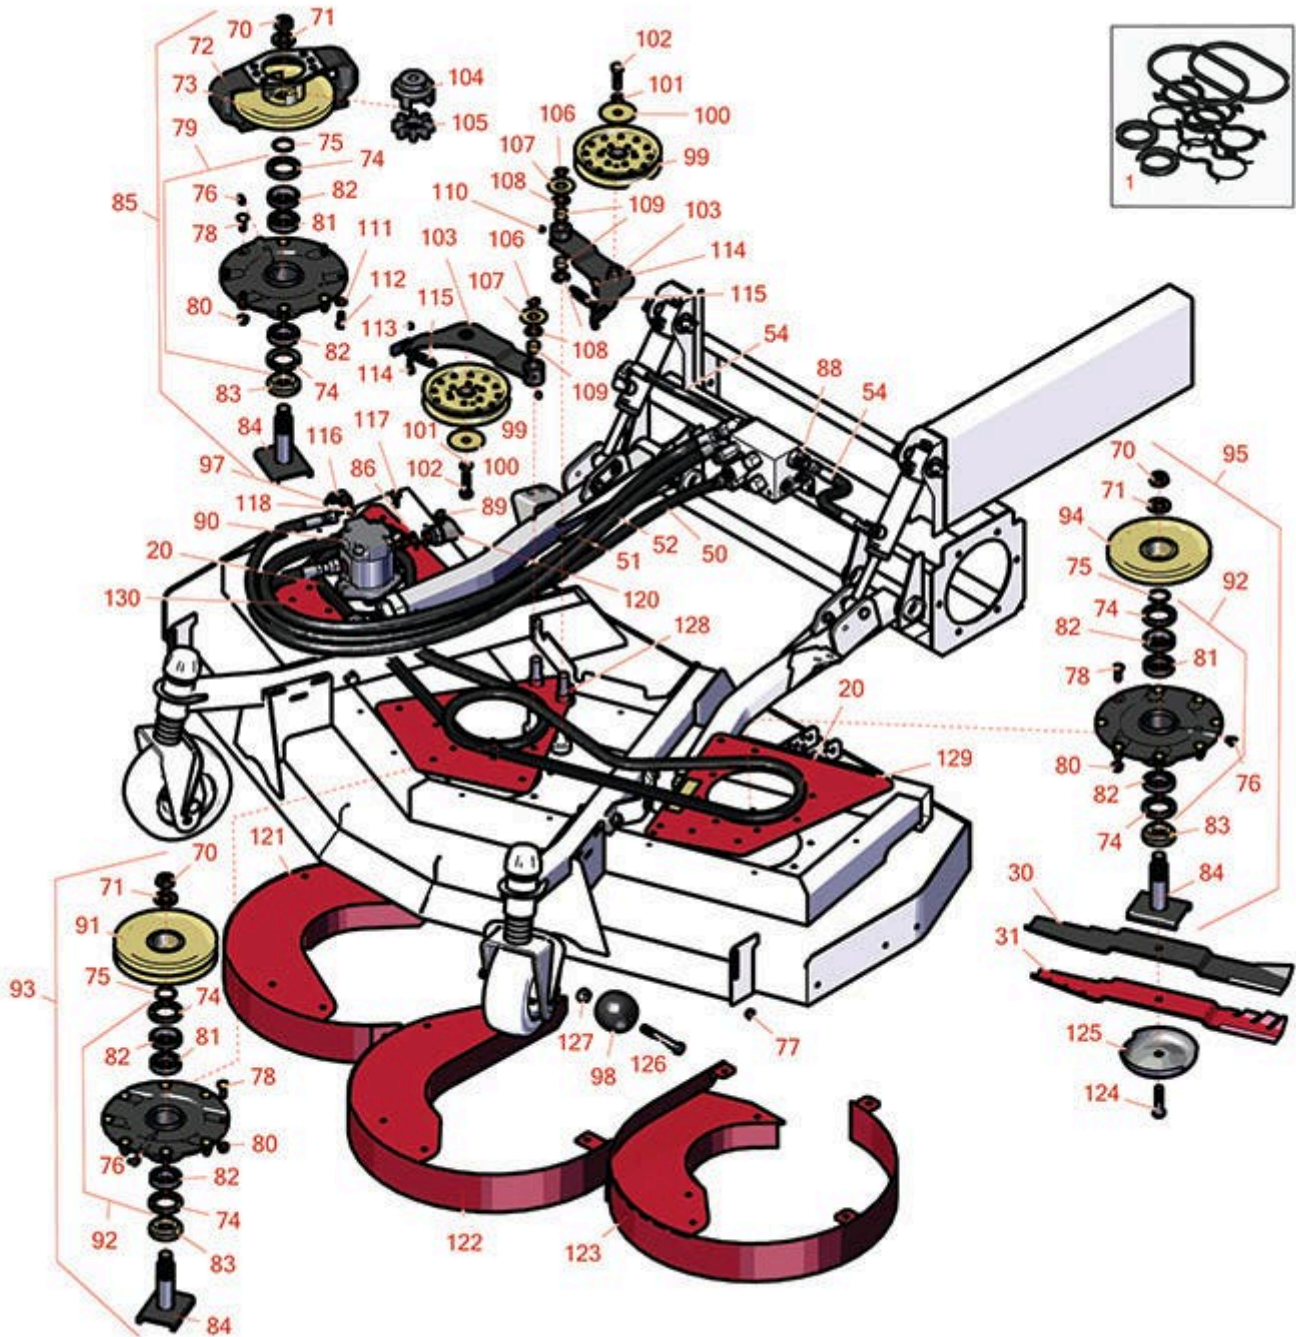

Replaces Toro Groundsmaster 4000-D Parts

Rotary Mower - Model 30605
Front Deck Hydraulics and Spindles

All original equipment manufacturers names and part numbers are used for identification purposes only, and we are in no way implying that our products are original equipment parts. Prices subject to change without notice.

Replaces Toro Groundsmaster 4000-D Parts

Rotary Mower - Model 30605
Front Deck Hydraulics and Spindles

Item No	R&R Part No.	OEM Part No.	Description	Qty Req	Order Quantity
Overhaul Kits					
1	R114-5620	114-5620	Seal Kit - Fits R127-3694 Hyd Motor	1	
Belts					
20	R55-7660	108-8076	Belt - V Rotary Deck	2	
Rotary Blades Available					
30	R92-5608	92-5608, 92-5608-03	Mower Blade - 21.75 in	3	
31	R92-5608M	104-1303, 107-0214-03	Mower Blade - Mulcher 21.75	3	
Hoses					
50	R120-8989	120-8989	Hydraulic Hose Assy	1	
51	R120-8988	120-8988	Hydraulic Hose Assy	1	
52	R120-8987	120-8987	Hydraulic Hose Assy	1	
54	R104-2234	104-2234	Hydraulic Hose Assy	2	
Other Parts Available					
70	R32127-46	32127-46, 3296-60	Locknut	3	
71	R104-8322	104-8322, 120-5576	Washer - Spindle Shaft Hardened	3	
72	R104-3544	104-3544	Mount - Motor Drive	1	
73	R104-3545	104-3545	Pulley - Drive	1	
74	R253-154	253-154	Seal - Spindle	6	
75	R106-7159	106-7159	O-Ring	3	
76	R302-60	302-60	Zerk - Grease 90 Deg.	3	