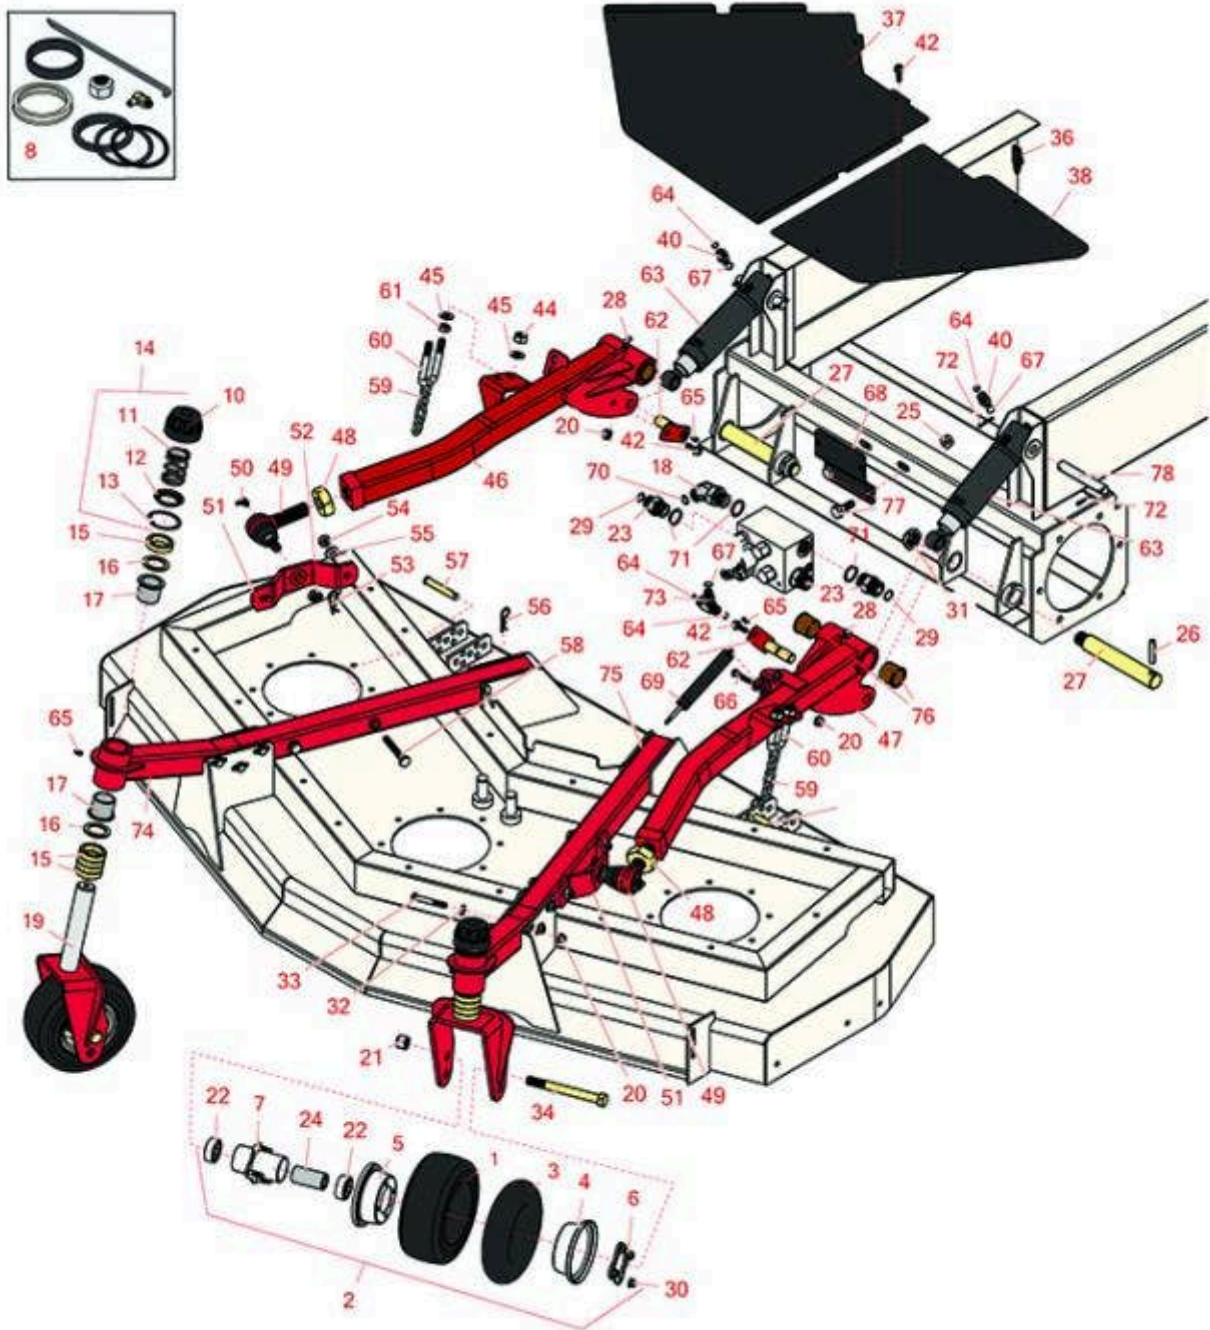

Replaces Toro Groundsmaster 4000-D

Parts

Rotary Mower - Model 30605

Front Deck Lift Arms

All original equipment manufacturers names and part numbers are used for identification purposes only, and we are in no way implying that our products are original equipment parts. Prices subject to change without notice.

Replaces Toro Groundsmaster 4000-D Parts

Rotary Mower - Model 30605
Front Deck Lift Arms

Item No	R&R Part No.	OEM Part No.	Description	Qty Req	Order Quantity
8	R125-4301	125-4301	Kit - Seal	1	
Tires					
1	R150615	136-4424, 137-5924	Tire - Foam Filled 8-3.5 x 4 Sm 4 Ply	2	
1	R93-9939	93-9939, 98-2877	Tire - 8x3.50-4 (4 Ply) Sm Pneu	2	
2	R137-5529	137-5529, 93-5974, 93-9574, 137-5529	Wheel Assy - Foam Filled 8x3.5-4SM	2	
2	R93-9938	86-0020, 93-9938	Wheel Assy - Castor - Pneu 8x3.50-4	2	
3	R68-8950	68-8950	Tube - Castor Wheel 9x3.50-4 TR87	2	
4	R95-2741	137-5552, 95-2741	Rim - Wheel Half w/o Valve Hole	2	
5	R93-4239	93-4239	Rim - Wheel Half w/Valve Hole	2	
6	R93-4242	93-4242	Plate - Caster Wheel	2	
7	R93-5980	93-4238, 93-5980	Hub Assy - w/o Bearings/Spacer	2	
Other Parts Available					
10	R92-8861	92-5582, 92-8861	Cap - HOC	2	
11	R92-9726	92-9726	Spring - Compression	2	
12	R92-5583	92-5583	Washer- Cap	2	
13	R92-5581	92-5581	Ring - Retaining	2	
14	R92-9727	92-9727	Cap Assy - HOC	2	