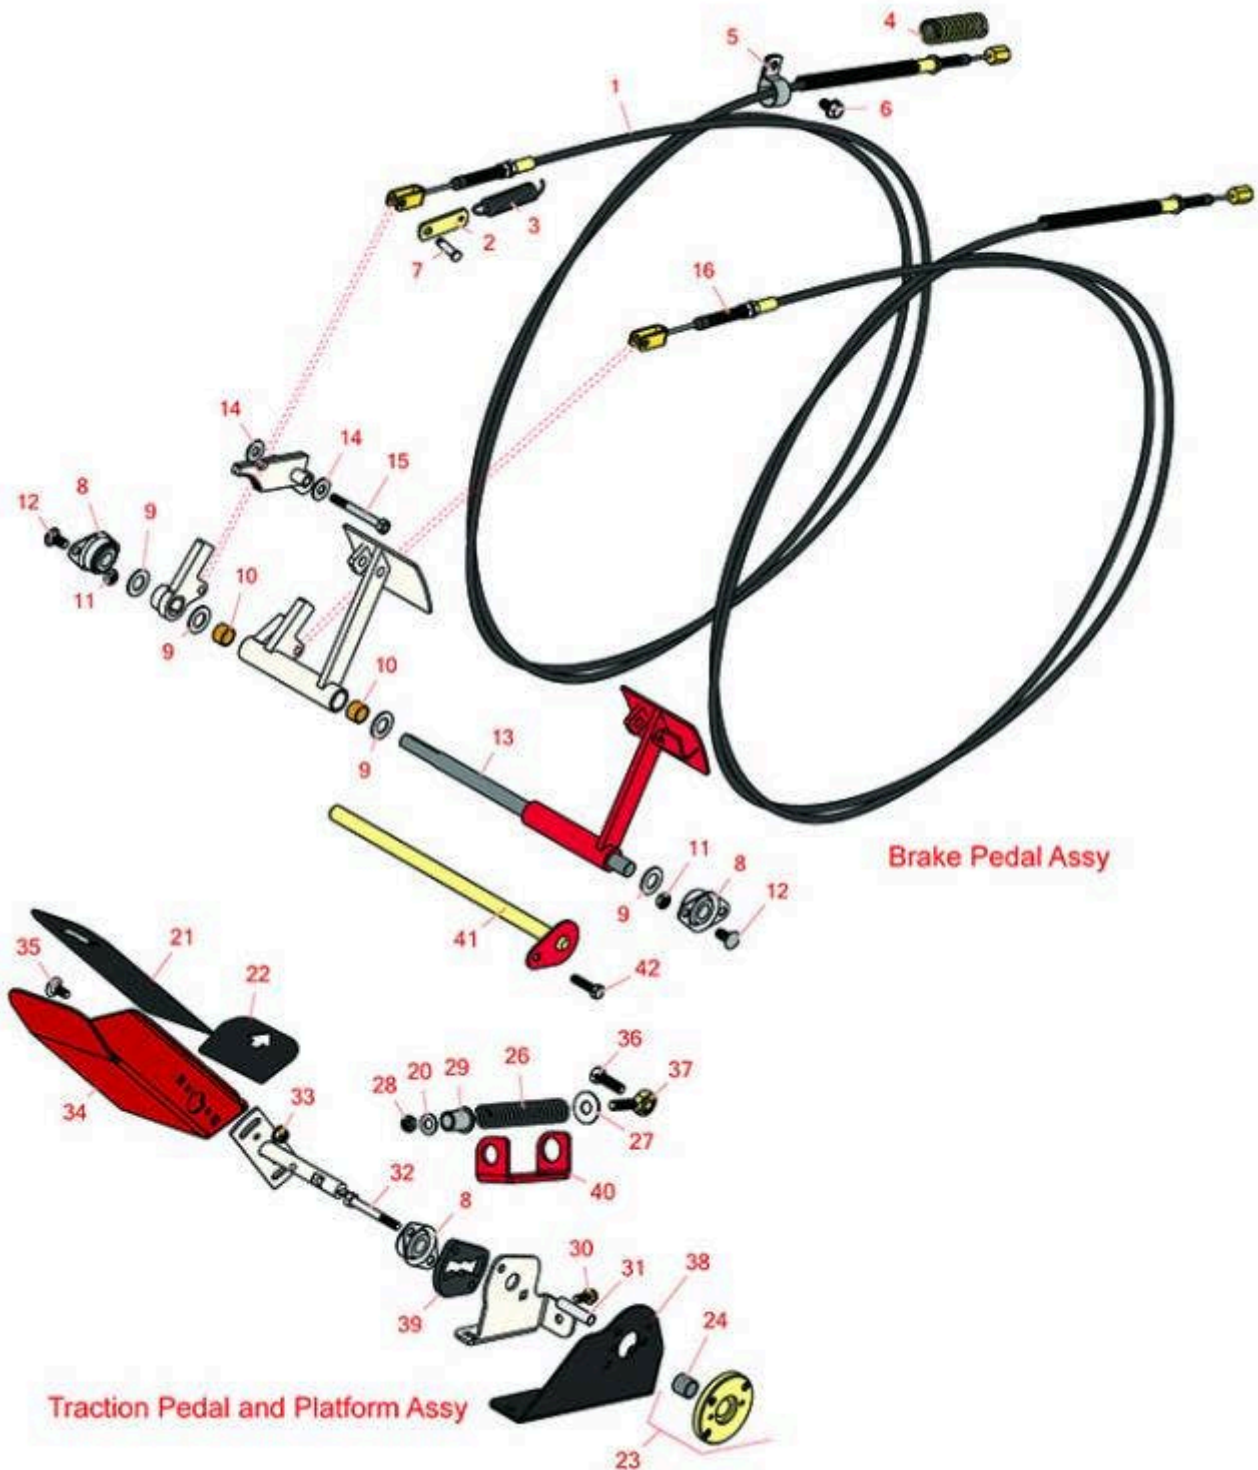

# Replaces Toro Groundsmaster 4000-D

## Parts

Rotary Mower - Model 30609

Brake Pedal And Linkage

Brake Pedal Assy

Traction Pedal and Platform Assy

All original equipment manufacturers names and part numbers are used for identification purposes only, and we are in no way implying that our products are original equipment parts. Prices subject to change without notice.

# Replaces Toro Groundsmaster 4000-D Parts

*Rotary Mower - Model 30609  
Brake Pedal And Linkage*

Item No	R&R Part No.	OEM Part No.	Description	Qty Req	Order Quantity
1	<b>R120-8898</b>	120-8898	Cable - Brake - RH	1	
2	<b>R100-5540</b>	100-5540	Strap - Brake	2	
3	<b>R93-5262</b>	93-5262	Spring - Extension	2	
4	<b>R94-3088</b>	94-3088	Spring - Compression	2	
5	<b>R2412-4</b>	2412-4, Oct-70, Oct-80	Clamp - 3/4 in	2	
6	<b>R32144-69</b>	32144-69	Bolt - Hx HD	2	
7	<b>R283-61</b>	283-61, 86-2140, N/A, R3296-12	Pin - Clevis 5/16 x 1-1/8	2	
8	<b>R256-236</b>	256-236, Oct-40	Bearing - 5/8 Flanged 2 Bolt	2	
9	<b>R3256-69</b>	3256-69	Washer - Flat	4	
10	<b>R256-42</b>	256-42	Bushing	4	
11	<b>R3296-59</b>	3296-59	Locknut - 3/8-16 Nylon Jam	1	
12	<b>R3231-21</b>	3231-21	Screw - 3/8-16 x 3/4 Carriage	2	
13	<b>R132-6288-01</b>	132-6288-01	Brake Pedal - LH	1	

# Replaces Toro Groundsmaster 4000-D Parts

Rotary Mower - Model 30609  
Brake Pedal And Linkage

Item No	R&R Part No.	OEM Part No.	Description	Qty Req	Order Quantity
14	R453009	01-166-0400, 24-10-BD, 24-9-AD, 32-9650, 3256-2, 3256-23, 3256-3, 3256-67, 3290-217, 3556-3, 4-2390, 7-0152	Washer - Flat 5/16 SAE	2	
15	R322-13	01-150-1680, 01-178-0522, 322-13, 3223-9	Screw - Hxx HD	1	
16	R120-8899	120-8899	Cable - Brake - LH	1	
20	R453011	01-166-0100, 01-166-0120, 01-166-0270, 01-166-0500, 01-166-0600, 01-166-0620, 132-4593, 2356-3, 237-12, 24-10-AD, 24-11-AD, 24-11-BD, 24-12-AD, 24-12-BD, 30-9310, 32-8190, 3256-24, 3256-3, 3256-36, 3256-4, 453011, 47-9950, 48-9220, 513458, 7-0052	Washer - Flat 3/8 SAE Y/Zinc	1	
21	R93-5347	93-5347	Abrasive - Pedal	1	