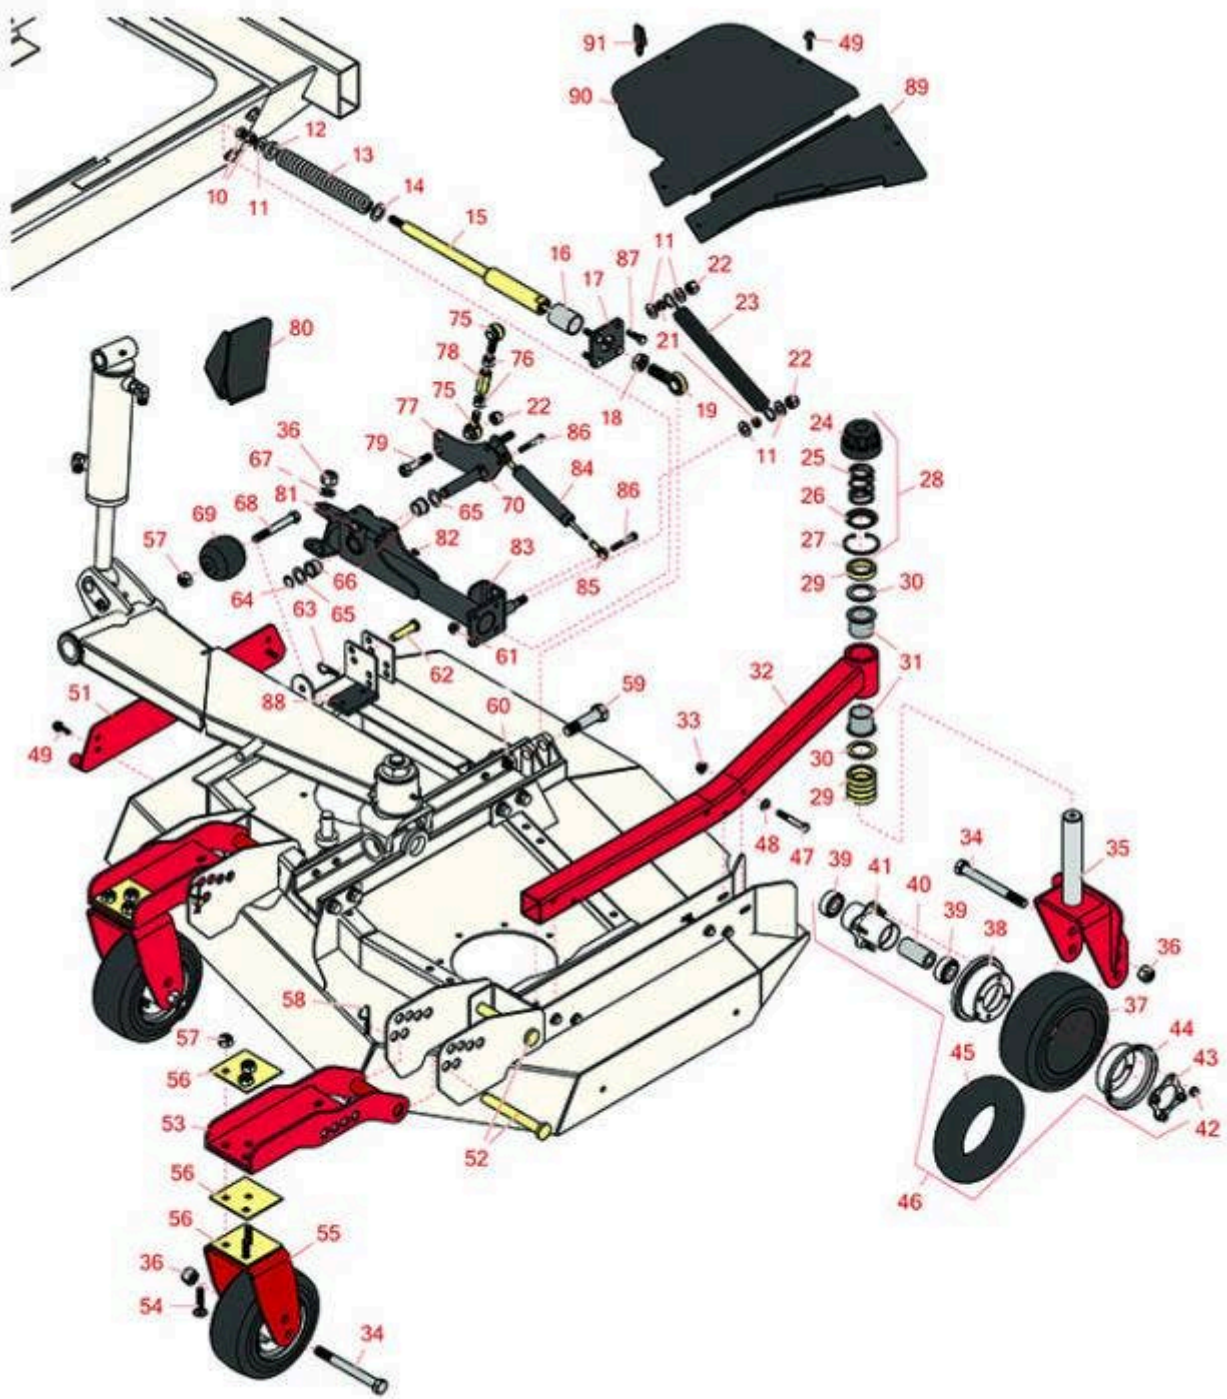

Replaces Toro Groundsmaster 4000-D Parts

Rotary Mower - Model 30609

Left-Hand Deck Caster Arms and Wheels

All original equipment manufacturers names and part numbers are used for identification purposes only, and we are in no way implying that our products are original equipment parts. Prices subject to change without notice.

Replaces Toro Groundsmaster 4000-D Parts

Rotary Mower - Model 30609

Left-Hand Deck Caster Arms and Wheels

Item No	R&R Part No.	OEM Part No.	Description	Qty Req	Order Quantity
10	R443118	01-188-0813, 22-15-AJD, 3217-9	Nut - 1/2-13 Zinc	2	
11	R3256-26	01-166-0540, 01-166-0820, 17-2530, 24-13-BD, 30-8570, 3256-26, 356206, 48-9390	Washer - 1/2 in	13	
12	R105-4552	105-4552	Bearing - Plastic	1	
13	R100-8138	100-8138	Spring-Compression	1	
14	R105-4551	105-4551	Washer- Flat	1	
15	R105-4548	105-4548	Shaft - Spring	1	
16	R105-4550	105-4550	Bushing - Straight	1	
17	R105-2807-03	105-2807-03	Plate	1	
18	R3220-7	01-191-1216, 3220-7, Mar-03	Nut - 3/4-16 Jam Zinc	1	
19	R105-2806	105-2806	Rod End	1	
21	R104-7521	104-7521	Bushing	2	
22	RF5003	32127-29, 32131-5, 32132-5, 3296-23	Locknut - ESNA 1/2-13	3	
23	R104-7520	104-7520	Spring - Damper	1	
24	R92-8861	92-5582, 92-8861	Cap - HOC	1	