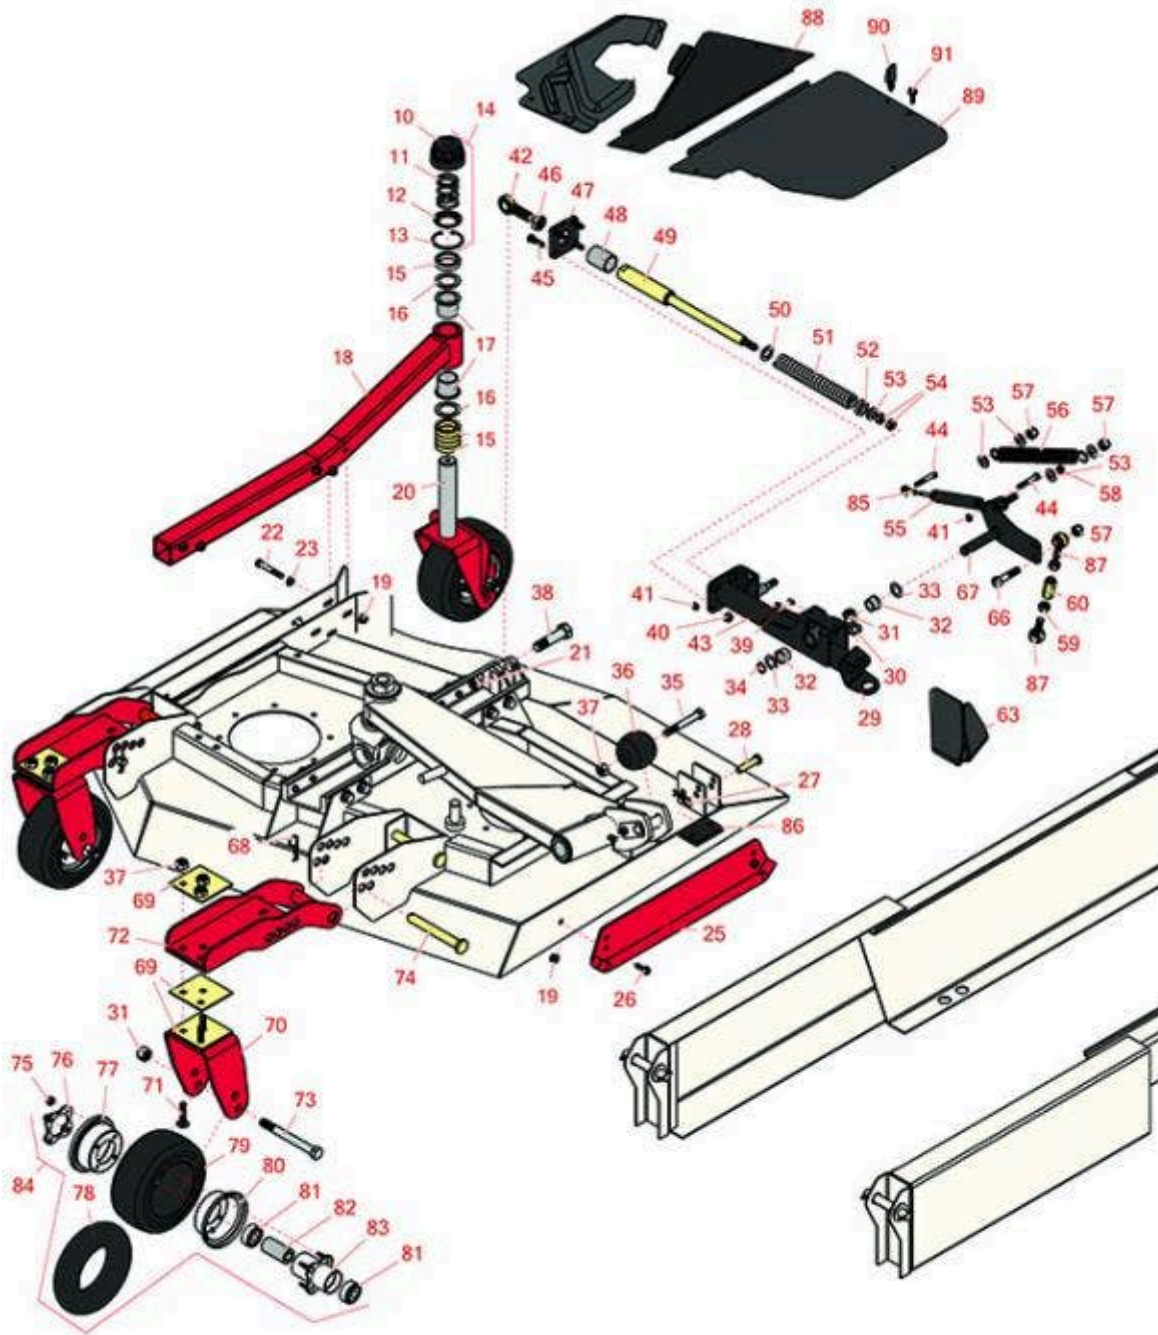

Replaces Toro Groundsmaster 4000-D Parts

Rotary Mower - Model 30609

Right-Hand Deck Caster Arms and Wheels

All original equipment manufacturers names and part numbers are used for identification purposes only, and we are in no way implying that our products are original equipment parts. Prices subject to change without notice.

Replaces Toro Groundsmaster 4000-D Parts

Rotary Mower - Model 30609
Right-Hand Deck Caster Arms and Wheels

Item No	R&R Part No.	OEM Part No.	Description	Qty Req	Order Quantity
10	R92-8861	92-5582, 92-8861	Cap - HOC	1	
11	R92-9726	92-9726	Spring - Compression	1	
12	R92-5583	92-5583	Washer- Cap	1	
13	R92-5581	92-5581	Ring - Retaining	1	
14	R92-9727	92-9727	Cap Assy - HOC	1	
15	R69-1510	69-1510	Spacer - 1/2 Caster Fork	5	
16	R69-6860	69-6860	Washer - 1/8 - Caster Wheel	2	
17	R69-6470	69-6470	Bushing - Flanged	2	
18	R100-8093	100-8093, 127-3741	Castor Arm Assy - Incl Bushings	1	
<i>Tech Note: Ser# 313000001-313999999:</i>					
18	R127-3740	127-3740	Side Castor Arm Assy - Incl Bushings	1	
<i>Tech Note: Ser# 314000001-316999999:</i>					
18	R132-6167	132-6167	Side Castor Arm Assy - Incl Bushings	1	
<i>Tech Note: Ser# 400000000-411699999:</i>					
19	R104-8301	104-8301, 104-9301, 109-6658, 133-7570	Locknut - 3/8-16 Nylon Flanged	9	
20	R104-0762-01	104-0762-01	Caster Fork	1	
<i>Tech Note: Ser# 313000001-316000500:</i>					
20	R130-2736-01	130-2736-01	Caster Fork	1	
<i>Tech Note: Ser# 400000000-411699999:</i>					