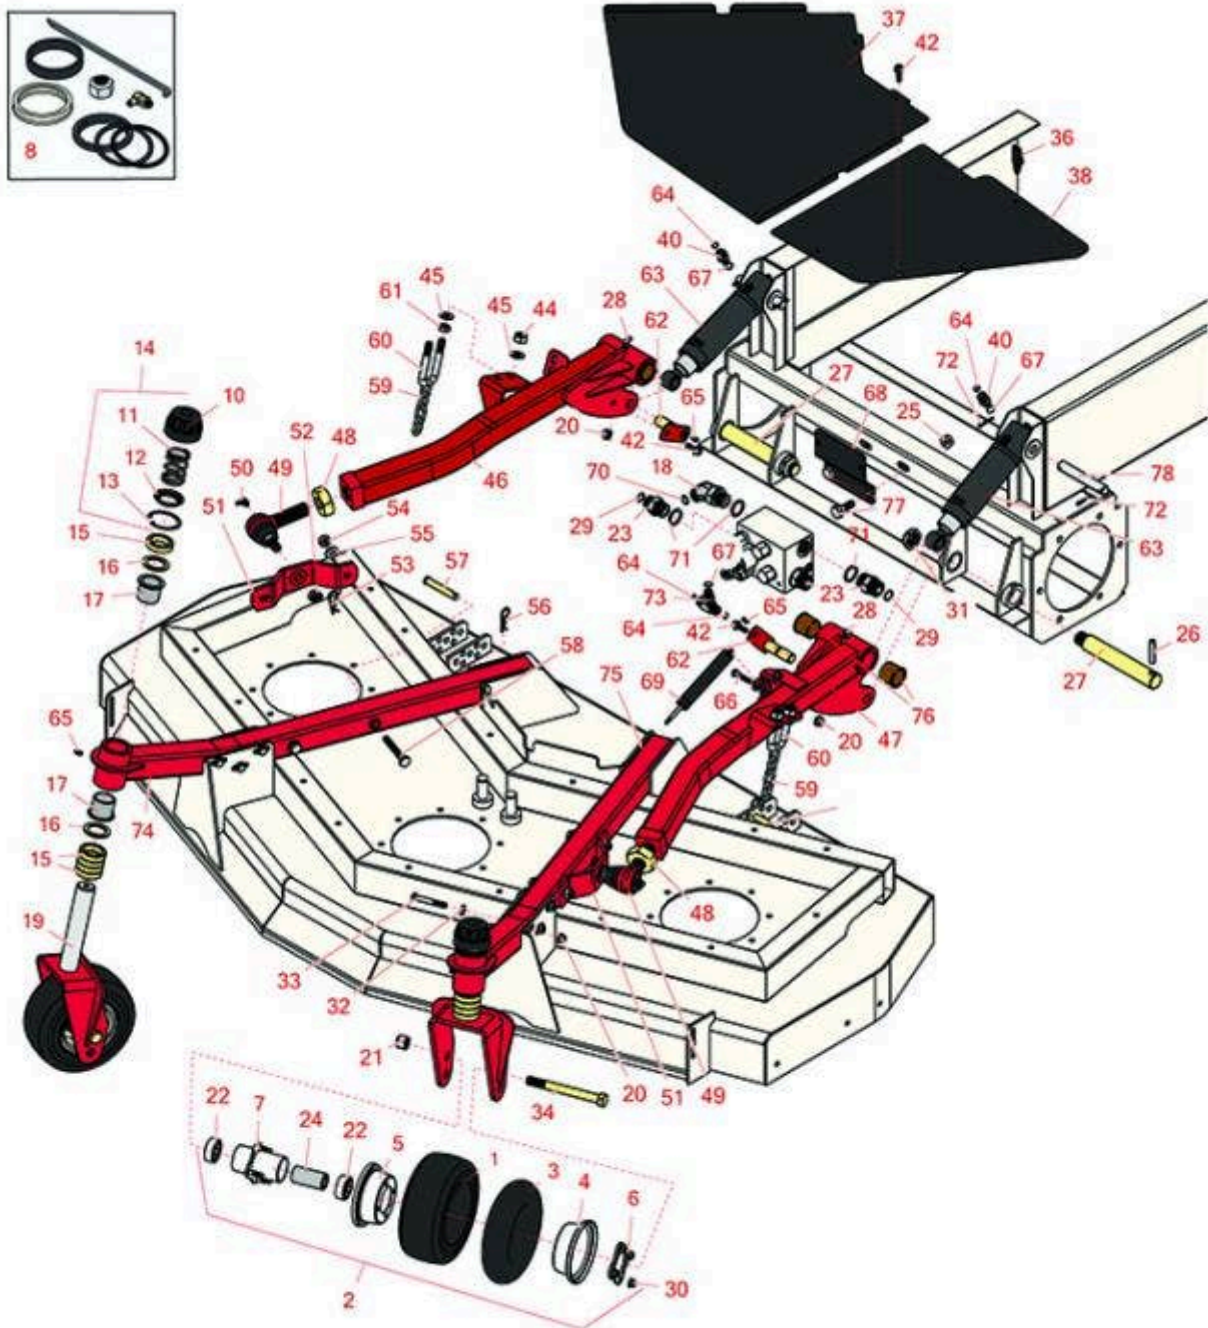

Replaces Toro Groundsmaster 4000-D

Parts

Rotary Mower - Model 30609

Front Deck Lift Arms

All original equipment manufacturers names and part numbers are used for identification purposes only, and we are in no way implying that our products are original equipment parts. Prices subject to change without notice.

Replaces Toro Groundsmaster 4000-D Parts

Rotary Mower - Model 30609
Front Deck Lift Arms

Item No	R&R Part No.	OEM Part No.	Description	Qty Req	Order Quantity
8	R125-4301	125-4301	Kit - Seal	1	
Tires					
1	R150615	136-4424, 137-5924	Tire - Foam Filled 8-3.5 x 4 Sm 4 Ply	2	
1	R93-9939	93-9939, 98-2877	Tire - 8x3.50-4 (4 Ply) Sm Pneu	2	
2	R137-5529	137-5529, 93-5974, 93-9574, 137-5529	Wheel Assy - Foam Filled 8x3.5-4SM	2	
2	R93-9938	86-0020, 93-9938	Wheel Assy - Castor - Pneu 8x3.50-4	2	
3	R68-8950	68-8950	Tube - Castor Wheel 9x3.50-4 TR87	2	
4	R95-2741	137-5552, 95-2741	Rim - Wheel Half w/o Valve Hole	2	
5	R93-4239	93-4239	Rim - Wheel Half w/Valve Hole	2	
6	R93-4242	93-4242	Plate - Caster Wheel	2	
7	R93-5980	93-4238, 93-5980	Hub Assy - w/o Bearings/Spacer	2	
Other Parts Available					
10	R92-8861	92-5582, 92-8861	Cap - HOC	2	
11	R92-9726	92-9726	Spring - Compression	2	
12	R92-5583	92-5583	Washer- Cap	2	
13	R92-5581	92-5581	Ring - Retaining	2	
14	R92-9727	92-9727	Cap Assy - HOC	2	