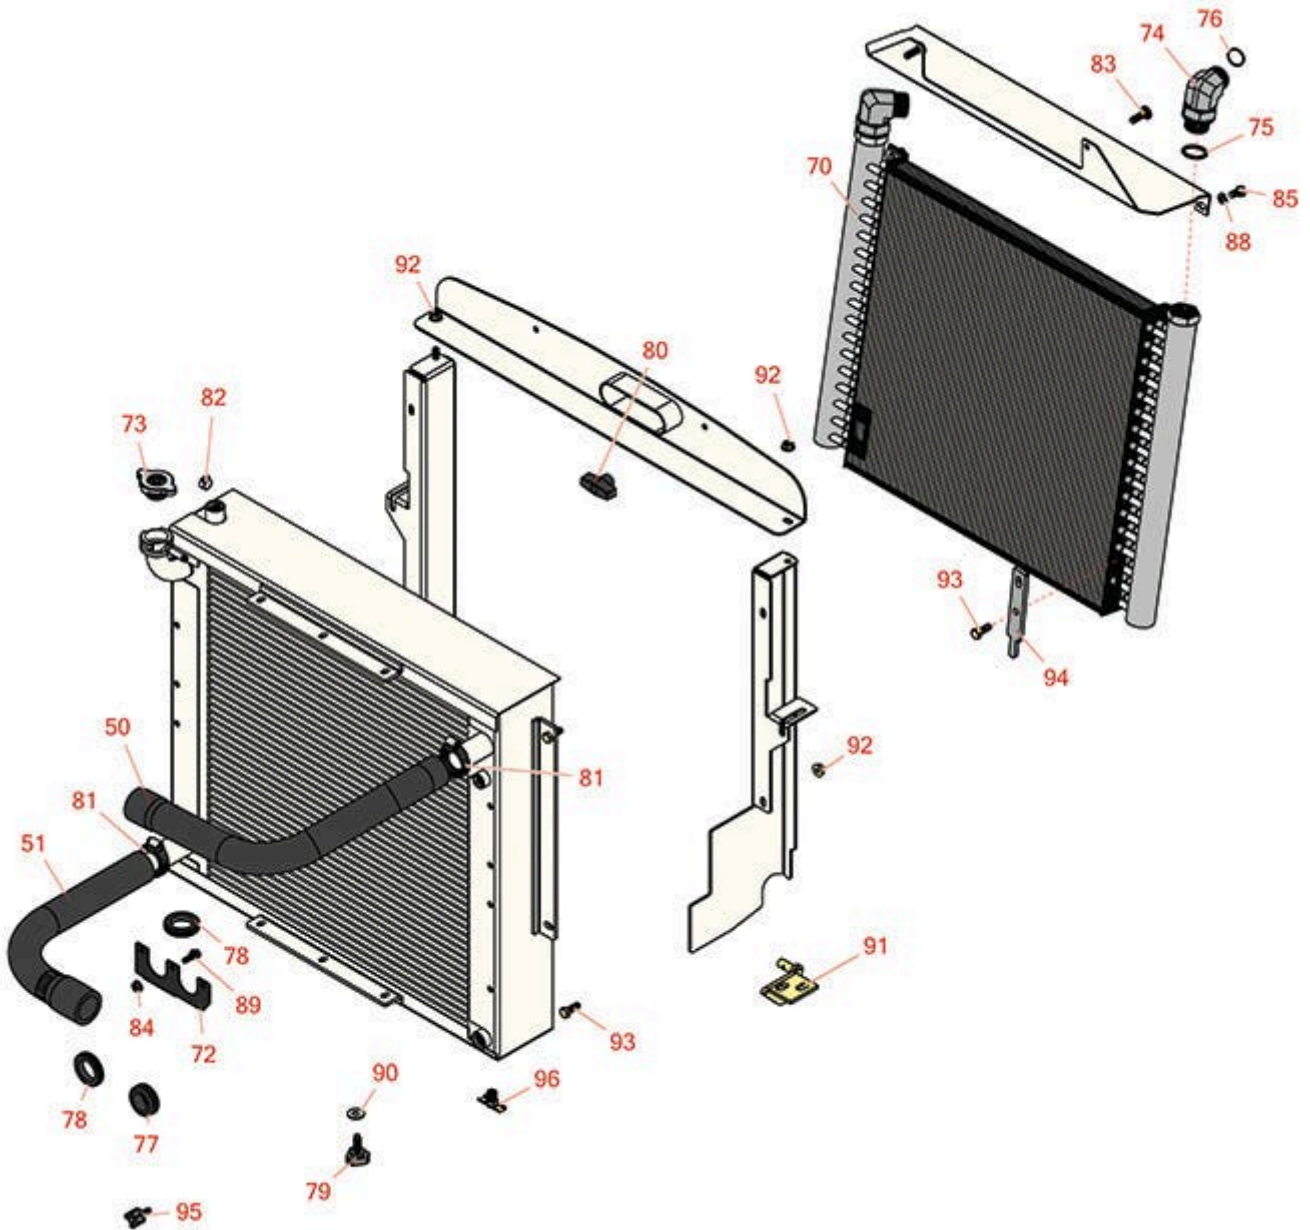

Replaces Toro Groundsmaster 4000-D

Parts

Rotary Mower - Model 30412
Radiator & Air Intake

All original equipment manufacturers names and part numbers are used for identification purposes only, and we are in no way implying that our products are original equipment parts. Prices subject to change without notice.

Replaces Toro Groundsmaster 4000-D Parts

Rotary Mower - Model 30412
Radiator & Air Intake

Item No	R&R Part No.	OEM Part No.	Description	Qty Req	Order Quantity
Hoses					
50	R114-3831	114-3831	Hose- Radiator - Upper	1	
51	R114-3832	114-3832	Hose - Radiator - Lower	1	
Other Parts Available					
70	R150955	110-0485	Cooler - Hydraulic Oil	1	
72	R106-6773-03	104-8311, 106-6773-03	Plate	2	
73	R93-5957	93-5957	Cap - Radiator	1	
74	R104-3796	104-3796, 104-8315	Hydraulic Fitting - 90 Deg	2	
75	R237-81	237-81, 237.81, 327-81	O-Ring	2	
76	R340-65	340-65	O-Ring	2	
77	R237-165	237-165	Grommet	2	
78	R240-3	240-3	Grommet- Rubber	1	
79	R95-9648	95-9648	Knob - 3/8-16 Thread	2	
80	R98-7134	20-0860, 98-7134, Aug-90, Dec-10	Knob - Handle	2	
81	R2412-111	2412-111	Clamp - Hose - Worm	4	
82	R92-2379	92-2379	Clamp - Hose	3	
83	R3230-22	3230-22, R3230-22	Bolt - Carriage 5/16-18 x 1	2	
84	R32128-33	32128-33	Nut - 1/4-20 Flanged Serr	4	