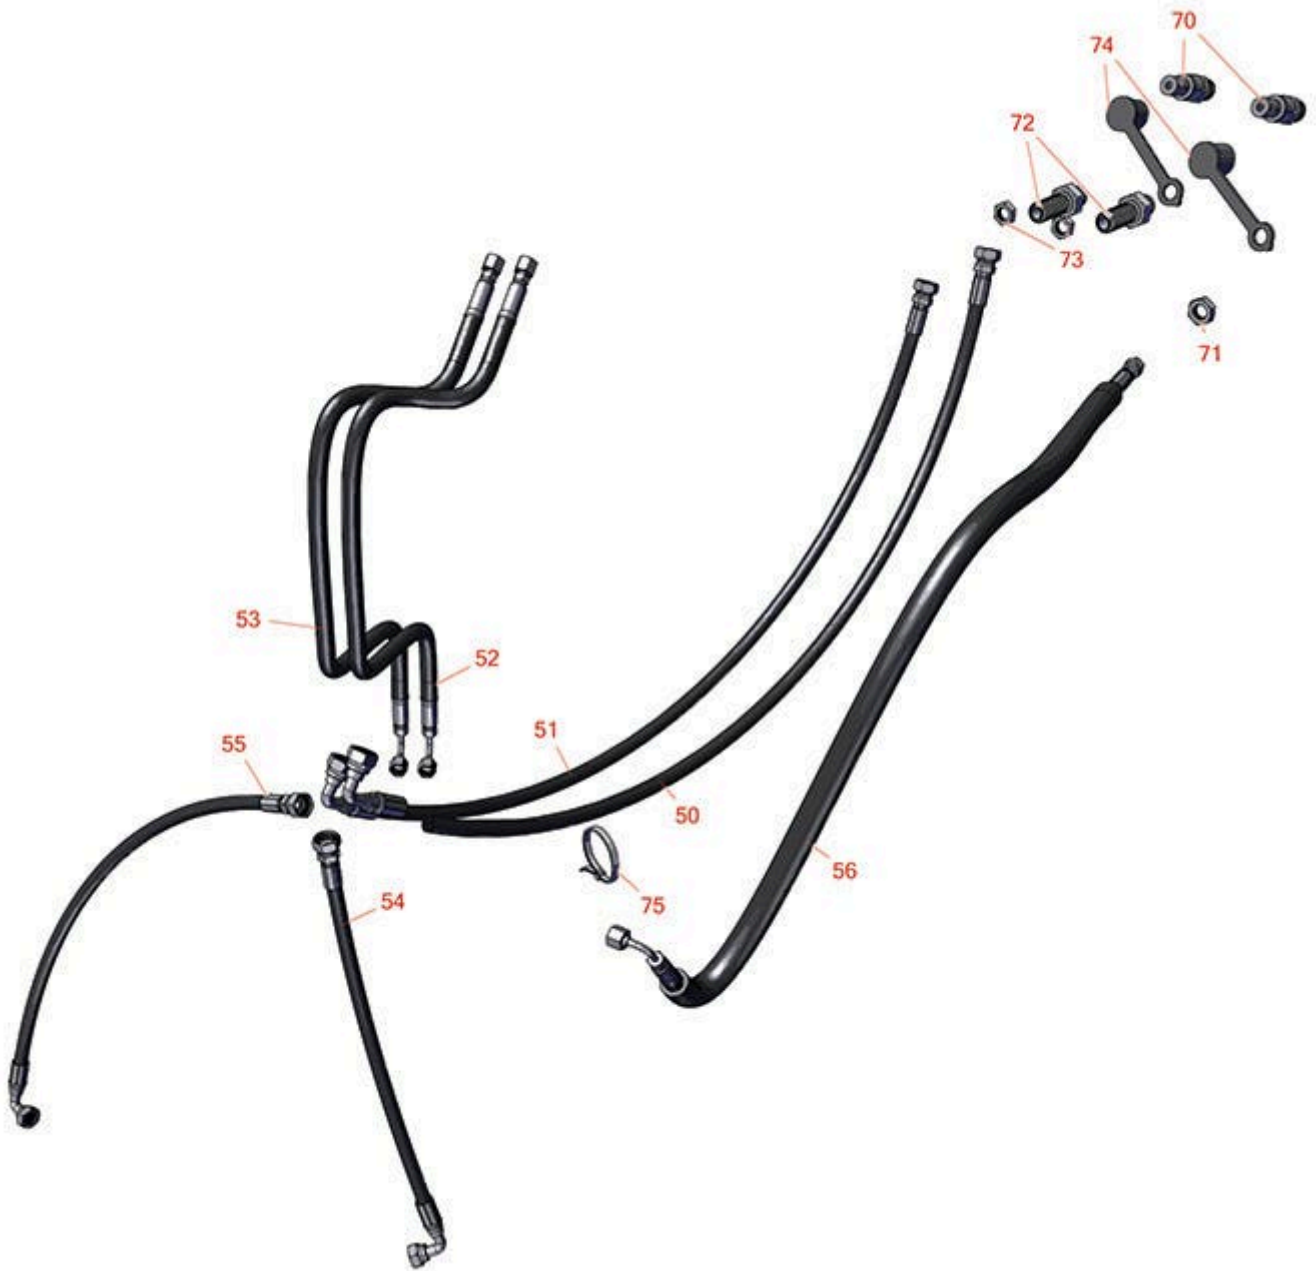

Replaces Toro Groundsmaster 4000-D Parts

*Rotary Mower - Model 30605
Lift, Steer and Fan Hydraulic Assembly*

All original equipment manufacturers names and part numbers are used for identification purposes only, and we are in no way implying that our products are original equipment parts. Prices subject to change without notice.

Replaces Toro Groundsmaster 4000-D Parts

Rotary Mower - Model 30605
Lift, Steer and Fan Hydraulic Assembly

Item No	R&R Part No.	OEM Part No.	Description	Qty Req	Order Quantity
Hoses					
50	R127-3737	127-3737	Hydraulic Hose Assy	1	
51	R127-3738	127-3738	Hydraulic Hose Assy	1	
52	R127-3736	127-3736	Hydraulic Hose Assy	1	
53	R100-3833	100-3833	Hydraulic Hose Assy	1	
54	R121-1567	121-1567	Hydraulic Hose Assy	1	
55	R121-1566	121-1566	Hydraulic Hose Assy	1	
56	R106-3692	106-3692	Hydraulic Hose Assy	1	
Other Parts Available					
70	R59-7410	59-7410	Tip-Nipple	2	
71	R340-127	340-127	Nut - Bulkhead	2	
72	R340-71	340-71	Fitting - Straight	2	
73	R340-70	340-70	Nut - Lock	2	
74	R354-79	354-79	Cap-Dust	2	
75	R3290-378	30-1740, 3290-378, 52-6570, 60-4340	Cable Tie	7	