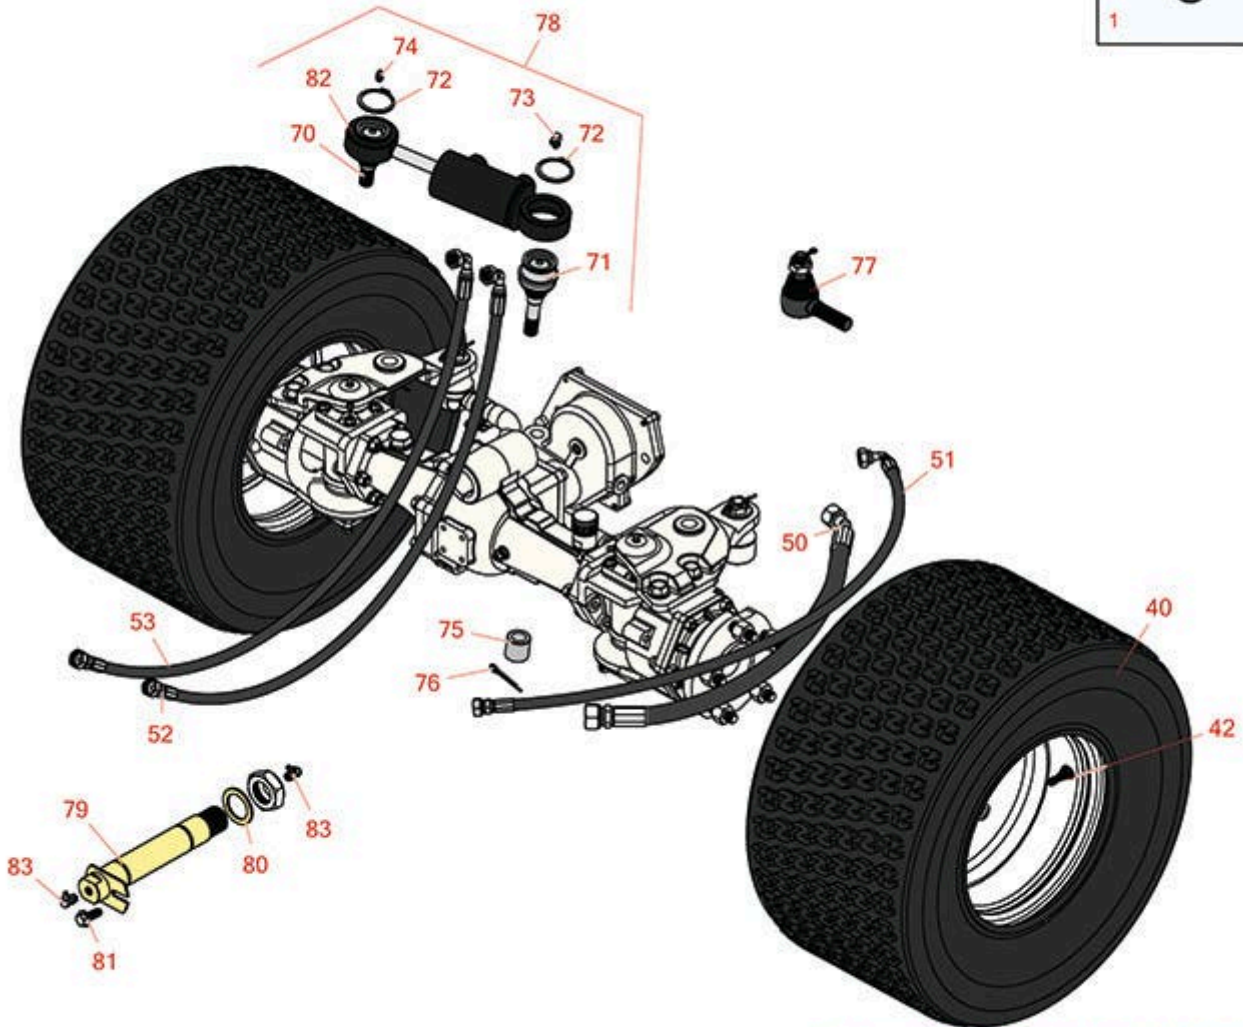

Replaces Toro Groundsmaster 4000-D

Parts

Rotary Mower - Model 30605

Rear Wheels

FOR MORE TIRE SELECTIONS PLEASE
CLICK ON THE TIRE ICON ABOVE

All original equipment manufacturers names and part numbers are used for identification purposes only, and we are in no way implying that our products are original equipment parts. Prices subject to change without notice.

Replaces Toro Groundsmaster 4000-D

Parts

Rotary Mower - Model 30605
Rear Wheels

Item No	R&R Part No.	OEM Part No.	Description	Qty Req	Order Quantity
---------	--------------	--------------	-------------	---------	----------------

Overhaul Kits and Service Tools

1	R125-4302	125-4302	Seal Kit - Cylinder Fits R121-1534 & R121-1535	1	
---	------------------	----------	--	---	--

Tires

40	RTK1010-6TF-I	120-8910	Tire - 20x10.00-10 (6 Ply) Kenda Super Turf	2	
42	R232-27	232-27, 232-31	Stem - Valve w/ Cap	2	

Replaces Toro Groundsmaster 4000-D Parts

Rotary Mower - Model 30605
Rear Wheels

Item No	R&R Part No.	OEM Part No.	Description	Qty Req	Order Quantity
74	R302-5	21-6010, 302-11, 302-37, 302-47, 302-5, 302-57, 302-58, 302-6, 31-0300, 32-9660, 60-0800, 62-3880, 92-4181	Fitting - Grease	3	
75	R100-3796	100-3796	Spacer - Ball Joint	1	
76	R3272-12	01-151-0090, 28-19-D, 3272-12	Pin - Cotter 1/8 x 1-1/4	1	
77	R106-1113	100-3852, 106-1113	Tie Rod End Assy RH Thread	2	
78	R121-1535	121-1535	Steering Cylinder Assy - Includes Ball Joints	1	
79	R98-7077	98-7077	Axle Pin - Rear	1	
80	R92-1765	92-1765	Washer - Thrust	1	
81	R32144-14	32104-32, 32104-49, 32144-14	Bolt - Hex Washer 5/16-18 x 5/8	1	
82	R121-1534	121-1534	Steering Cylinder	1	
83	R323016	302-33, 323016	Zerk - Grease	2	