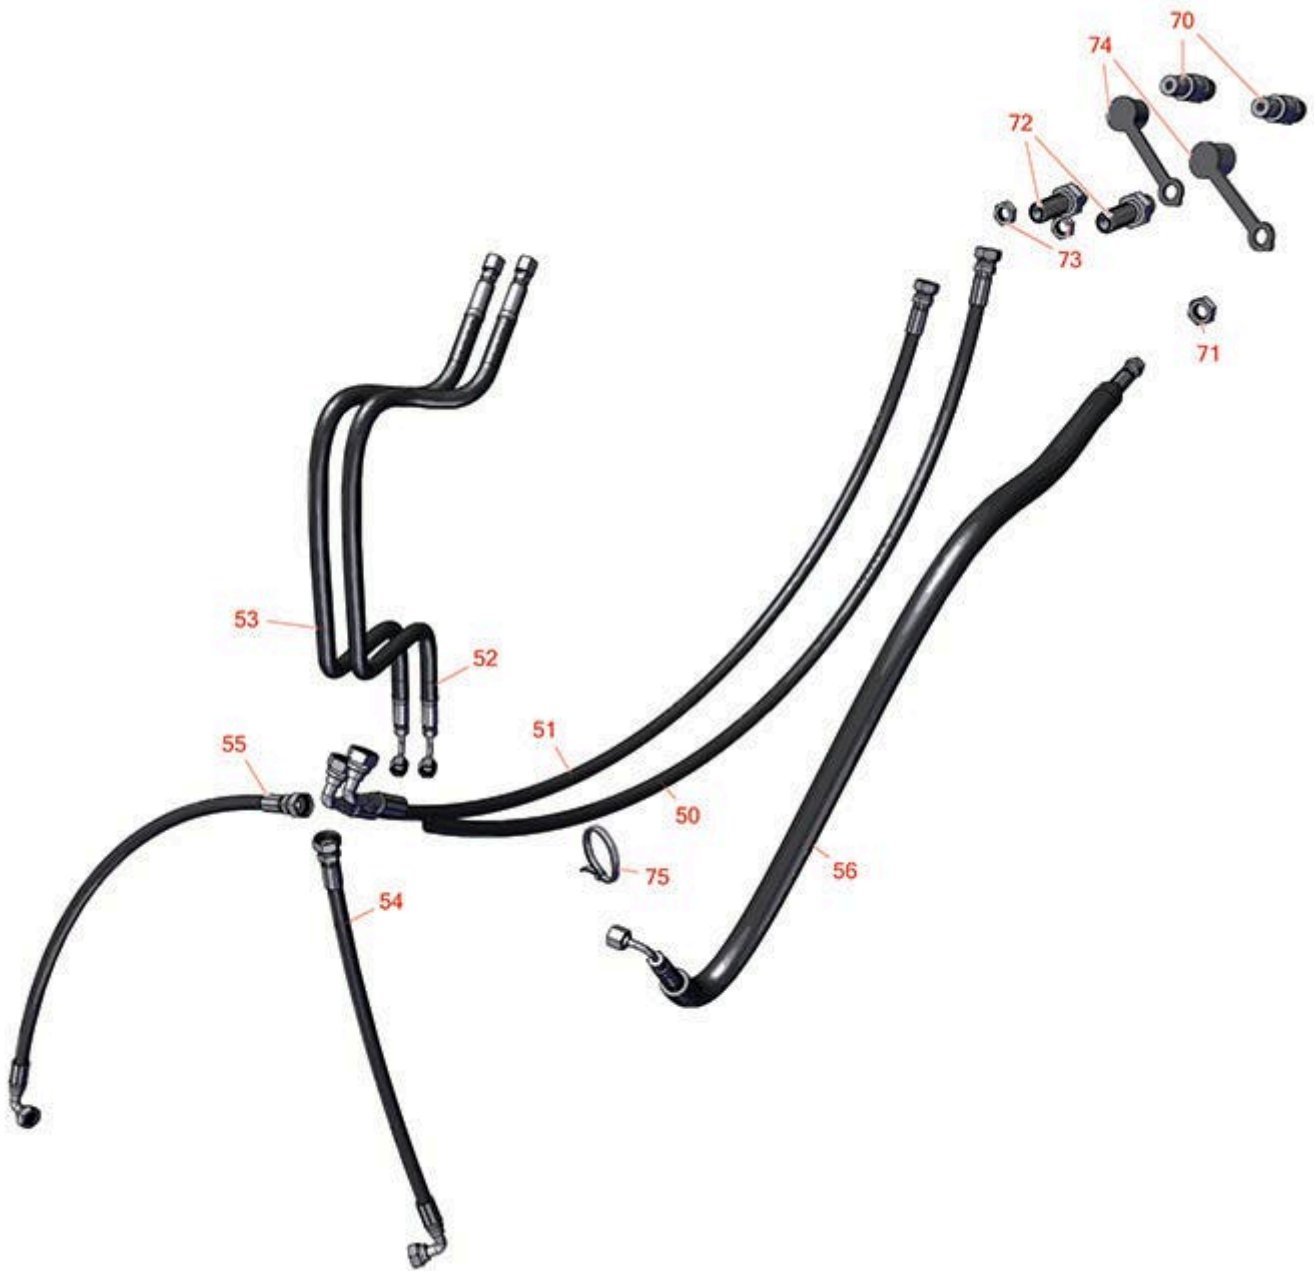

Replaces Toro Groundsmaster 4000-D Parts

Rotary Mower - Model 30609
Lift, Steer and Fan Hydraulic Assembly

All original equipment manufacturers names and part numbers are used for identification purposes only, and we are in no way implying that our products are original equipment parts. Prices subject to change without notice.

Replaces Toro Groundsmaster 4000-D Parts

Rotary Mower - Model 30609
Lift, Steer and Fan Hydraulic Assembly

Item No	R&R Part No.	OEM Part No.	Description	Qty Req	Order Quantity
Hoses					
50	R127-3737	127-3737	Hydraulic Hose Assy	1	
51	R127-3738	127-3738	Hydraulic Hose Assy	1	
52	R127-3736	127-3736	Hydraulic Hose Assy	1	
53	R100-3833	100-3833	Hydraulic Hose Assy	1	
54	R121-1567	121-1567	Hydraulic Hose Assy	1	
55	R121-1566	121-1566	Hydraulic Hose Assy	1	
56	R106-3692	106-3692	Hydraulic Hose Assy	1	
Other Parts Available					
70	R59-7410	59-7410	Tip-Nipple	2	
71	R340-127	340-127	Nut - Bulkhead	2	
72	R340-71	340-71	Fitting - Straight	2	
73	R340-70	340-70	Nut - Lock	2	
74	R354-79	354-79	Cap-Dust	2	
75	R3290-378	30-1740, 3290-378, 52-6570, 60-4340	Cable Tie	7	