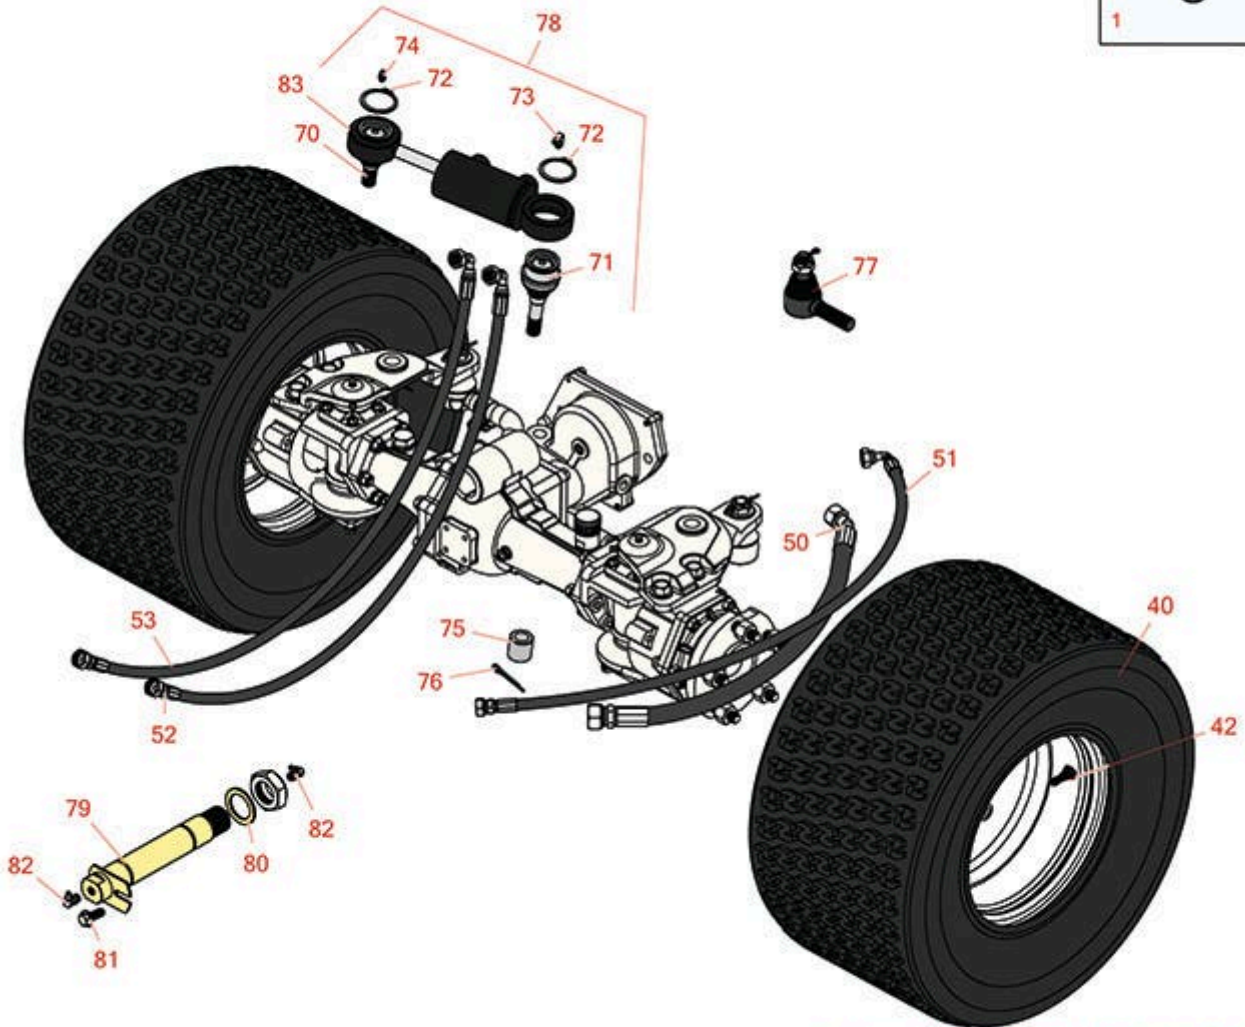

Replaces Toro Groundsmaster 4000-D

Parts

Rotary Mower - Model 30609

Rear Wheels

FOR MORE TIRE SELECTIONS PLEASE
CLICK ON THE TIRE ICON ABOVE

All original equipment manufacturers names and part numbers are used for identification purposes only, and we are in no way implying that our products are original equipment parts. Prices subject to change without notice.

Replaces Toro Groundsmaster 4000-D Parts

Rotary Mower - Model 30609
Rear Wheels

Item No	R&R Part No.	OEM Part No.	Description	Qty Req	Order Quantity
---------	--------------	--------------	-------------	---------	----------------

Overhaul Kits and Service Tools

1	R125-4302	125-4302	Seal Kit - Cylinder Fits R121-1534 & R121-1535	1	
---	------------------	----------	--	---	--

Tires

40	RTK1010-6TF-I	120-8910	Tire - 20x10.00-10 (6 Ply) Kenda Super Turf	2	
42	R232-27	232-27, 232-31	Stem - Valve w/ Cap	2	

Replaces Toro Groundsmaster 4000-D Parts

Rotary Mower - Model 30609
Rear Wheels

Item No	R&R Part No.	OEM Part No.	Description	Qty Req	Order Quantity
74	R302-5	21-6010, 302-11, 302-37, 302-47, 302-5, 302-57, 302-58, 302-6, 31-0300, 32-9660, 60-0800, 62-3880, 92-4181	Fitting - Grease	3	
75	R100-3796	100-3796	Spacer - Ball Joint	1	
76	R3272-12	01-151-0090, 28-19-D, 3272-12	Pin - Cotter 1/8 x 1-1/4	1	
77	R106-1113	100-3852, 106-1113	Tie Rod End Assy RH Thread	2	
78	R121-1535	121-1535	Steering Cylinder Assy - Includes Ball Joints	1	
79	R98-7077	98-7077	Axle Pin - Rear	1	
80	R92-1765	92-1765	Washer - Thrust	1	
81	R32144-14	32104-32, 32104-49, 32144-14	Bolt - Hex Washer 5/16-18 x 5/8	1	
82	R323016	302-33, 323016	Zerk - Grease	2	
83	R121-1534	121-1534	Steering Cylinder	1	