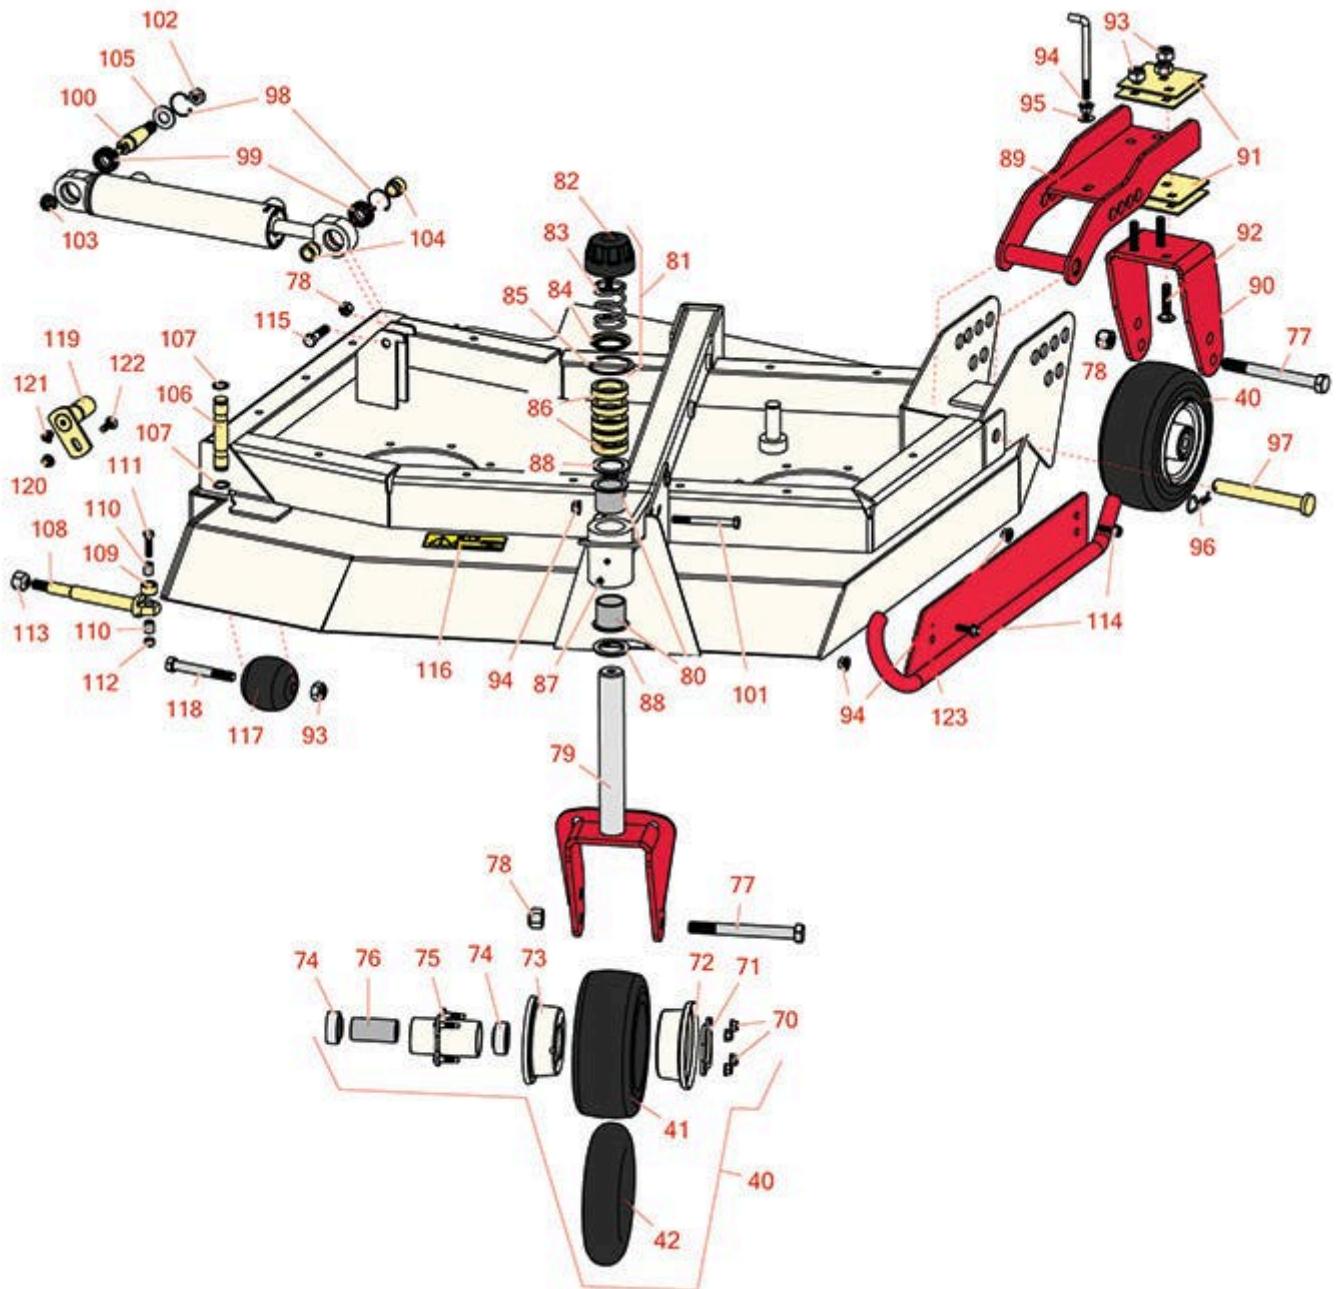

Replaces Toro Groundsmaster 4100-D

Parts

Rotary Mower - Model 30413

Left-Hand Deck Caster Arms and Wheels

All original equipment manufacturers names and part numbers are used for identification purposes only, and we are in no way implying that our products are original equipment parts. Prices subject to change without notice.

Replaces Toro Groundsmaster 4100-D Parts

Rotary Mower - Model 30413

Left-Hand Deck Caster Arms and Wheels

Item No	R&R Part No.	OEM Part No.	Description	Qty Req	Order Quantity
Tires & Wheels					
40	R93-9938	86-0020, 93-9938	Wheel Assy - Castor - Pneu 8x3.50-4	2	
41	R93-9939	93-9939, 98-2877	Tire - 8x3.50-4 (4 Ply) Sm Pneu	2	
41	R150615	136-4424, 137-5924	Tire - Foam Filled 8-3.5 x 4 Sm 4 Ply	2	
42	R68-8950	68-8950	Tube - Castor Wheel 9x3.50-4 TR87	2	
Other Parts Available					
70	R32128-16	32128-16	Locknut - 5/16-24 Flanged Top	8	
71	R93-4242	93-4242	Plate - Caster Wheel	2	
72	R95-2741	137-5552, 95-2741	Rim - Wheel Half w/o Valve Hole	2	
73	R93-4239	93-4239	Rim - Wheel Half w/Valve Hole	2	
74	R93-4237	93-4237	Bearing	4	
75	R93-5980	93-4238, 93-5980	Hub Assy - w/o Bearings/Spacer	2	
76	R93-4241	93-4241	Spacer - Caster Wheel	2	
77	R327-24	327-24	Bolt - Hex HD 5/8-11 x 6	2	
78	R3296-53	3296-53	Locknut - 5/8-11 ESNA Yellow	3	
79	R92-7750-01	86-2410, 92-7750, 92-7750-01	Fork - Castor	1	
80	R69-6470	69-6470	Bushing - Flanged	2	
81	R92-9727	92-9727	Cap Assy - HOC	1	