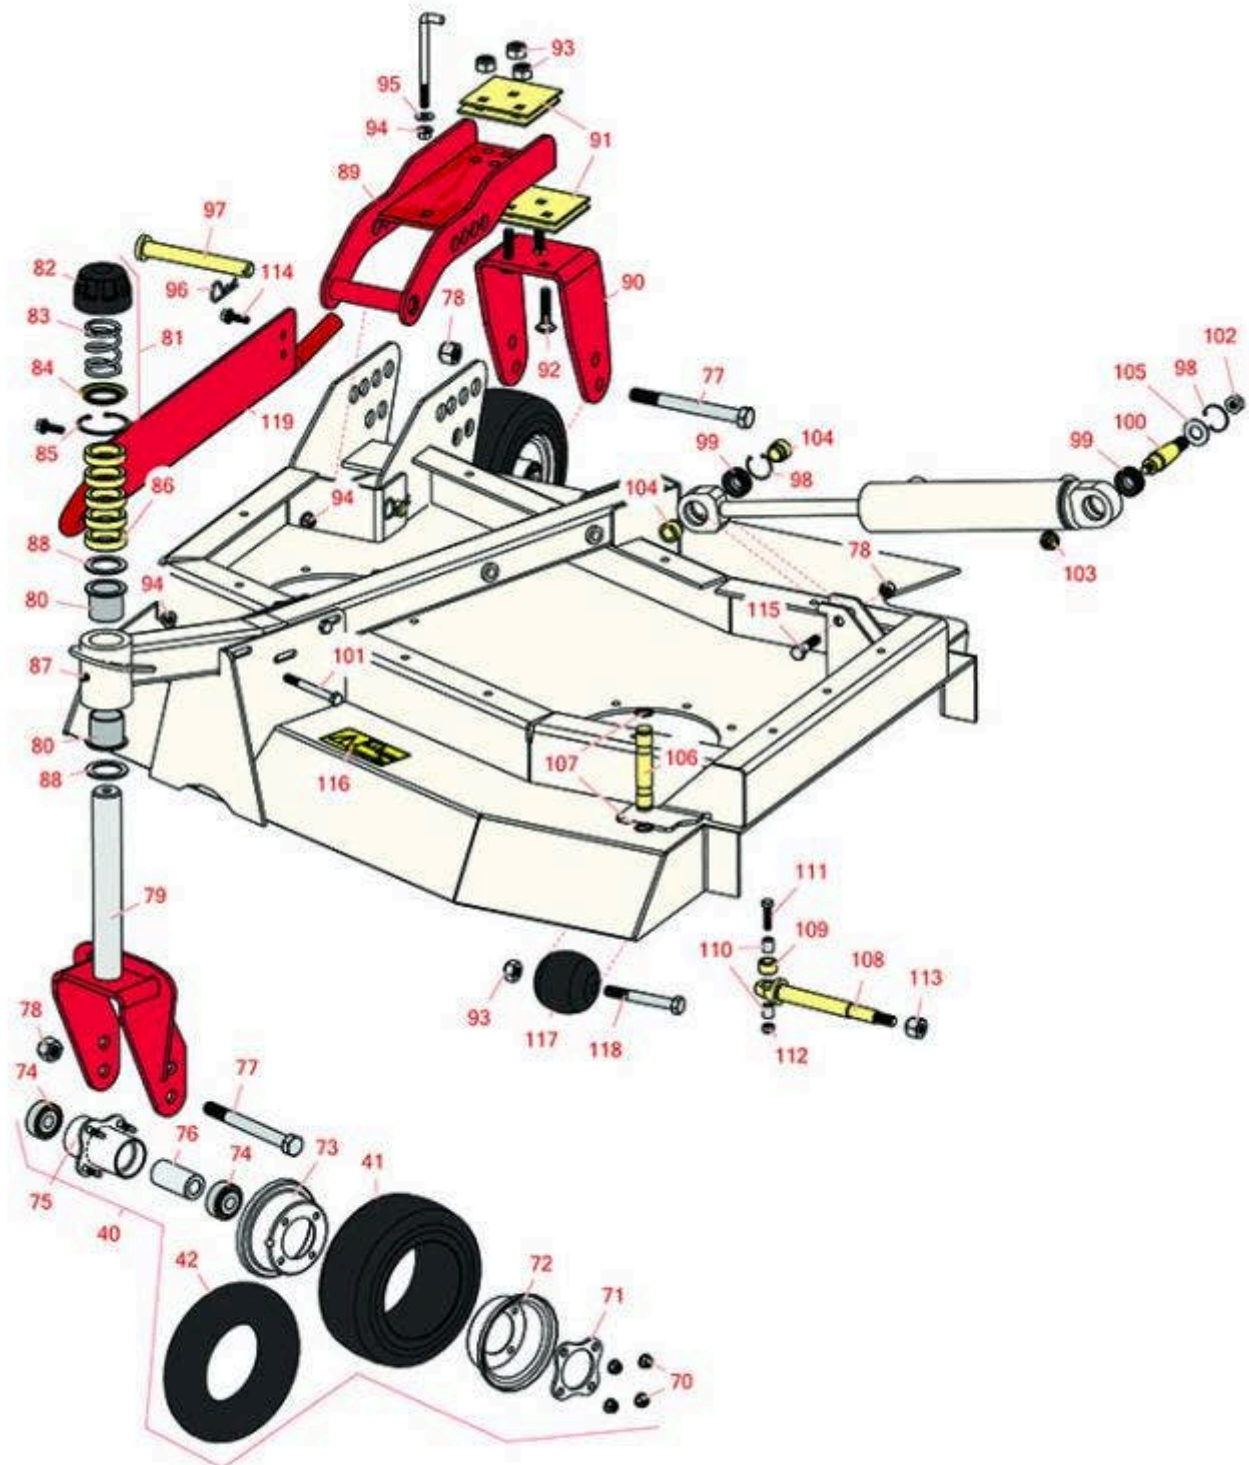

# Replaces Toro Groundsmaster 4100-D

## Parts

Rotary Mower - Model 30413

Right-Hand Deck Caster Arms and Wheels

All original equipment manufacturers names and part numbers are used for identification purposes only, and we are in no way implying that our products are original equipment parts. Prices subject to change without notice.

# Replaces Toro Groundsmaster 4100-D Parts

Rotary Mower - Model 30413  
Right-Hand Deck Caster Arms and Wheels

Item No	R&R Part No.	OEM Part No.	Description	Qty Req	Order Quantity
<b>Tires &amp; Wheels</b>					
40	<b>R93-9938</b>	86-0020, 93-9938	Wheel Assy - Castor - Pneu 8x3.50-4	2	
40	<b>R137-5529</b>	137-5529, 93-5974, 93-9574, 137-5529	Wheel Assy - Foam Filled 8x3.5-4SM	0	
41	<b>R93-9939</b>	93-9939, 98-2877	Tire - 8x3.50-4 (4 Ply) Sm Pneu	2	
41	<b>R150615</b>	136-4424, 137-5924	Tire - Foam Filled 8-3.5 x 4 Sm 4 Ply	2	
42	<b>R68-8950</b>	68-8950	Tube - Castor Wheel 9x3.50-4 TR87	2	
<b>Other Parts Available</b>					
70	<b>R32128-16</b>	32128-16	Locknut - 5/16-24 Flanged Top	8	
71	<b>R93-4242</b>	93-4242	Plate - Caster Wheel	2	
72	<b>R95-2741</b>	137-5552, 95-2741	Rim - Wheel Half w/o Valve Hole	2	
73	<b>R93-4239</b>	93-4239	Rim - Wheel Half w/Valve Hole	2	
74	<b>R93-4237</b>	93-4237	Bearing	4	
75	<b>R93-5980</b>	93-4238, 93-5980	Hub Assy - w/o Bearings/Spacer	2	
76	<b>R93-4241</b>	93-4241	Spacer - Caster Wheel	2	
77	<b>R327-24</b>	327-24	Bolt - Hex HD 5/8-11 x 6	2	
78	<b>R3296-53</b>	3296-53	Locknut - 5/8-11 ESNA Yellow	3	
79	<b>R92-7750-01</b>	86-2410, 92-7750, 92-7750-01	Fork - Castor	1	