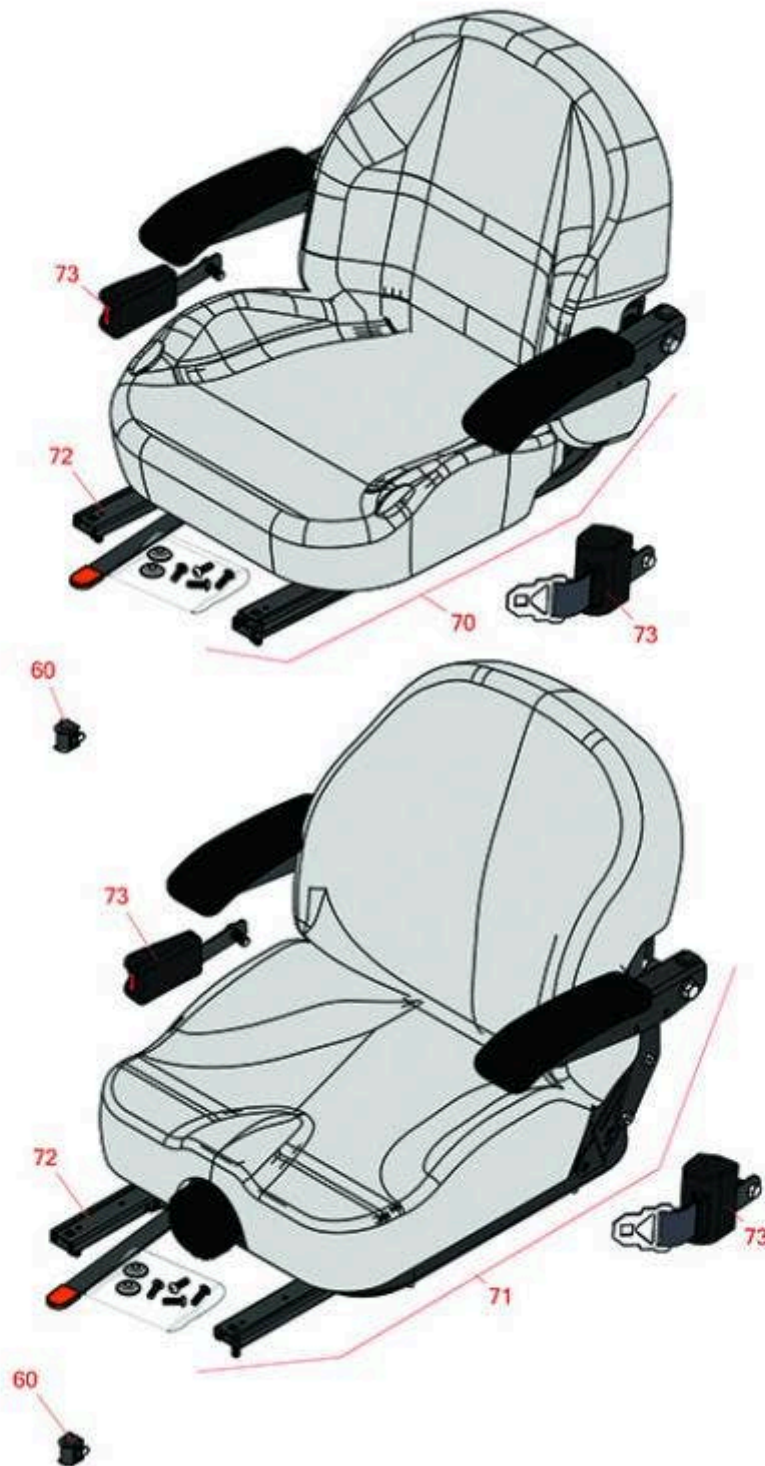

# Replaces Toro Z Master Professional 5000 Parts

Zero Turn Mower with 72in deck - Model 74916  
Seat

All original equipment manufacturers names and part numbers are used for identification purposes only, and we are in no way implying that our products are original equipment parts. Prices subject to change without notice.

# Replaces Toro Z Master Professional 5000 Parts

Zero Turn Mower with 72in deck - Model 74916  
Seat

Item No	R&R Part No.	OEM Part No.	Description	Qty Req	Order Quantity
60	<b>R150229</b>	82-2190	Switch - Operator Presence	1	
70	<b>R750205</b>	116-0035, 116-0038	Seat - Light Grey Deluxe w/Arms & Track Set	1	
71	<b>R750210</b>	121-7595, 125-3107, 127-3305, 130-0801	Seat - Light Grey Deluxe w/Arms w/Suspension	1	
<i>Tech Note: INCL SUSPENSION &amp; TRACK SET:</i>					
72	<b>R109-9801</b>	109-9801	Seat Track Set	1	
73	<b>R109-9805</b>	109-9805	Seat Belt Kit	1	