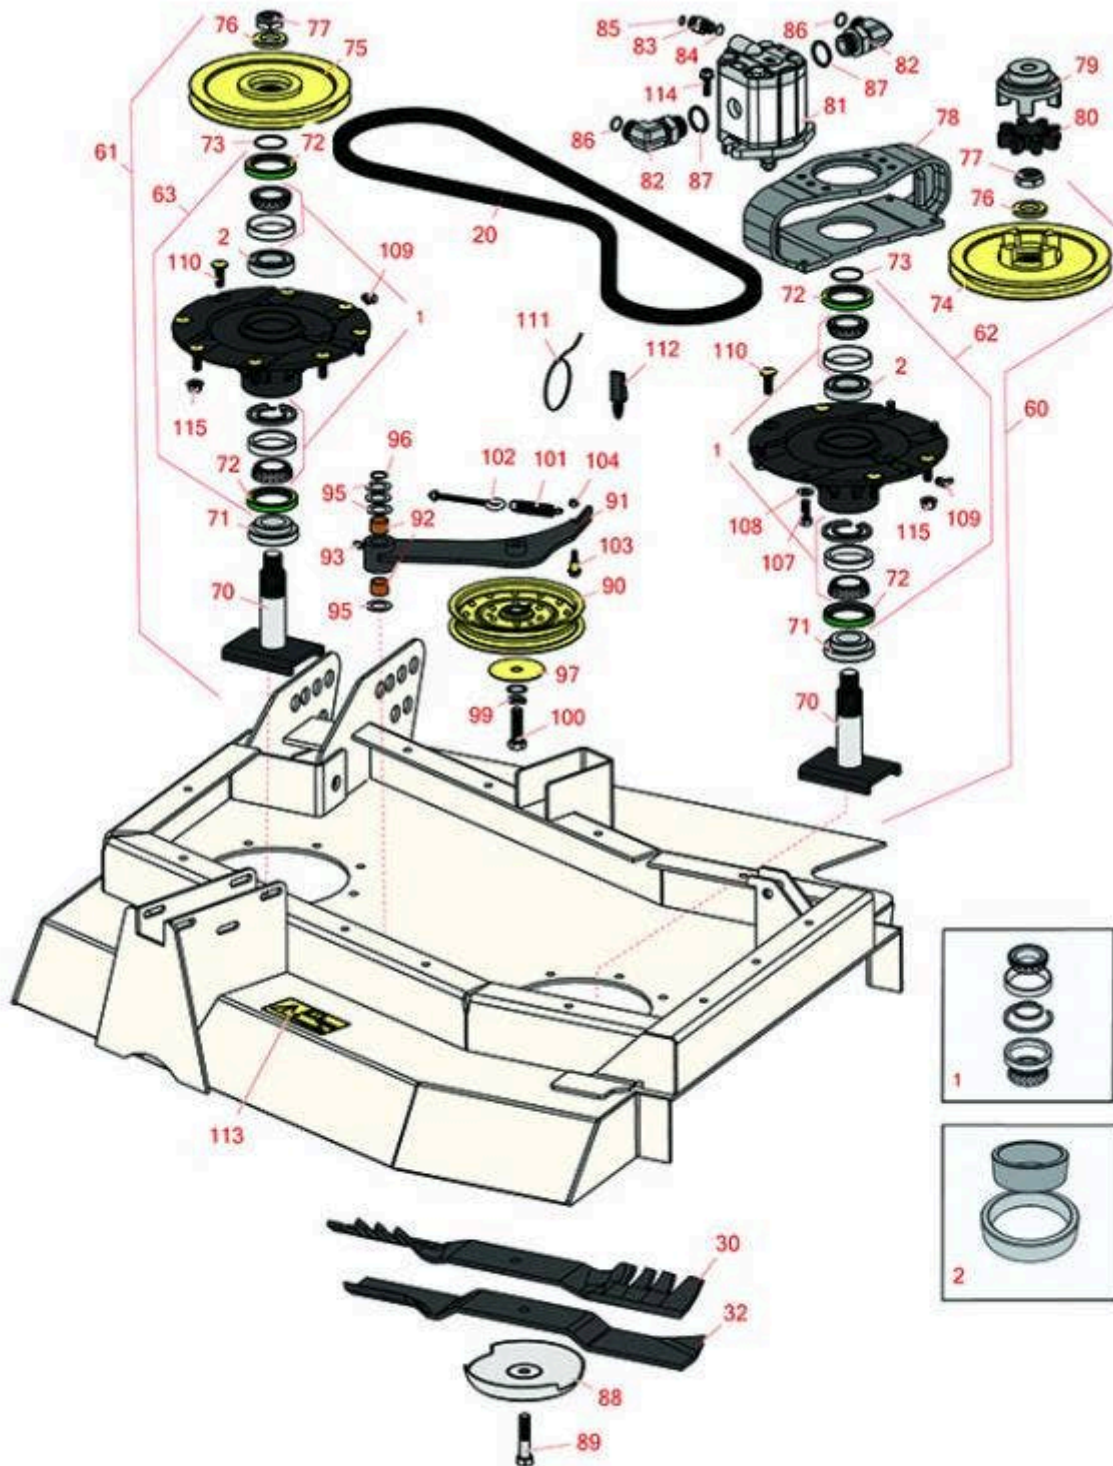

Replaces Toro Groundsmaster 4100-D Parts

Rotary Mower - Model 30413
Right-Hand Deck Lift Arms and Spindle

All original equipment manufacturers names and part numbers are used for identification purposes only, and we are in no way implying that our products are original equipment parts. Prices subject to change without notice.

Replaces Toro Groundsmaster 4100-D Parts

Rotary Mower - Model 30413
Right-Hand Deck Lift Arms and Spindle

Item No	R&R Part No.	OEM Part No.	Description	Qty Req	Order Quantity
Overhaul Kits					
1	R110-8297	110-8297, 26-1830	Bearing Set w/Retaining Rings - Spindle	2	
2	R104-3549	104-3549	Spacer Set - Spindle Bearing	2	
Belts					
20	R108-8077	105-7438, 108-8077	V-Belt - Deck	1	
Rotary Blades					
30	R107-0215-03	107-0215-03	Mower Blade - Mulcher - 19 in	2	
32	R106-7166-03	106-7166-03	Mower Blade - Combo - 19 in	2	
Other Parts Available					
60	R119-4547	104-3529, 119-4547, 139-1035	Driving Spindle Assy	1	
61	R119-4776	104-3532, 119-4776	Spindle Assy	1	
62	R119-4546	104-3552, 119-3552, 119-4546	Spindle Housing Assy	1	
63	R119-4775	119-4775	Spindle Housing Assy	1	
70	R104-3554	104-3554	Shaft - Spindle Assy.	2	
71	R92-9800	69-6950, 69-6980, 92-9800	Spacer - Spindle	2	
72	R253-154	253-154	Seal - Spindle	4	
73	R106-7159	106-7159	O-Ring	2	
74	R104-3545	104-3545	Pulley - Drive	1	