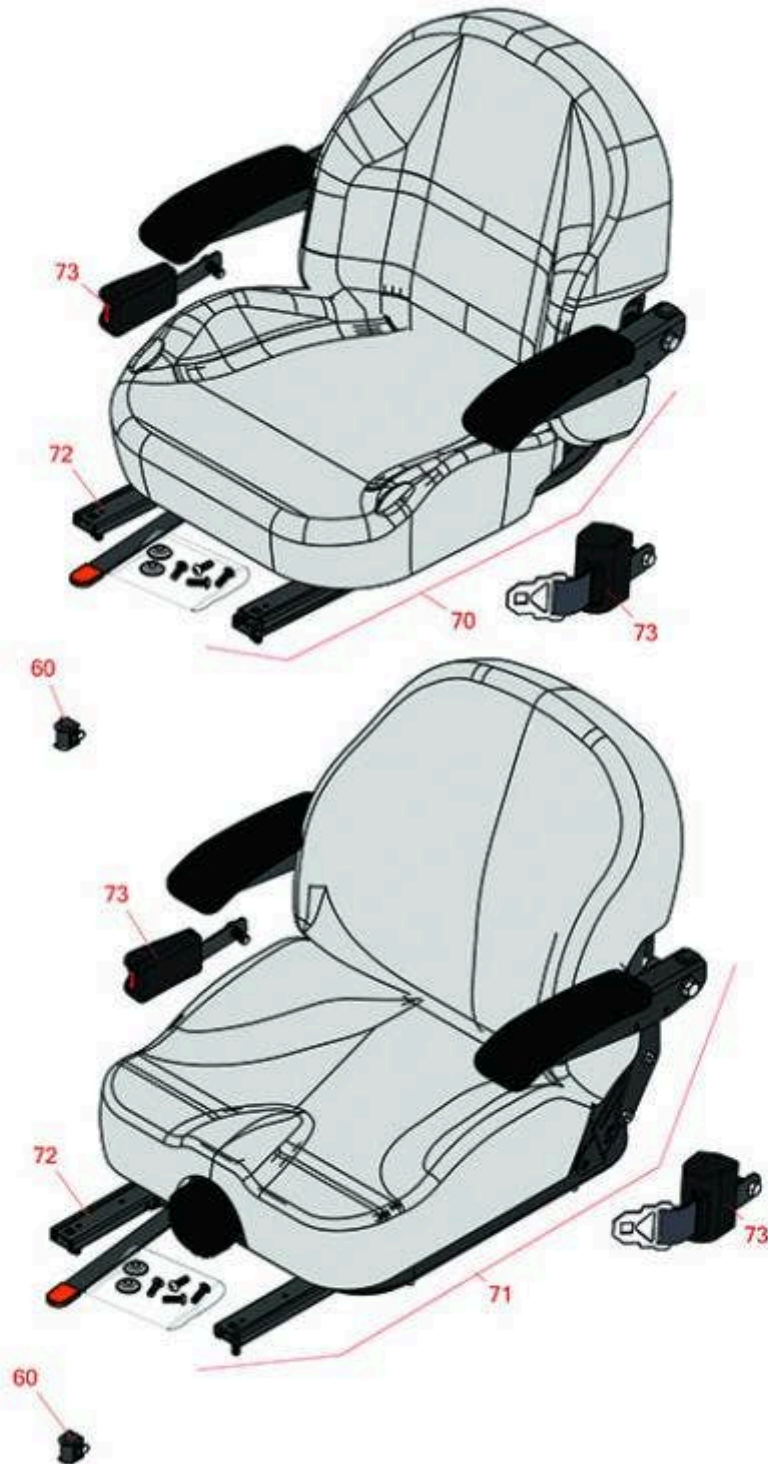

Replaces Toro Z Master Professional 5000 Parts

Zero Turn Mower with 48in deck - Model 74901
Seat

All original equipment manufacturers names and part numbers are used for identification purposes only, and we are in no way implying that our products are original equipment parts. Prices subject to change without notice.

Replaces Toro Z Master Professional 5000 Parts

Zero Turn Mower with 48in deck - Model 74901
Seat

Item No	R&R Part No.	OEM Part No.	Description	Qty Req	Order Quantity
60	R150229	82-2190	Switch - Operator Presence	1	
70	R750205	116-0035, 116-0038	Seat - Light Grey Deluxe w/Arms & Track Set	1	
71	R750210	121-7595, 125-3107, 127-3305, 130-0801	Seat - Light Grey Deluxe w/Arms w/Suspension	1	
<i>Tech Note: INCL SUSPENSION & TRACK SET:</i>					
72	R109-9801	109-9801	Seat Track Set	1	
73	R109-9805	109-9805	Seat Belt Kit	1	